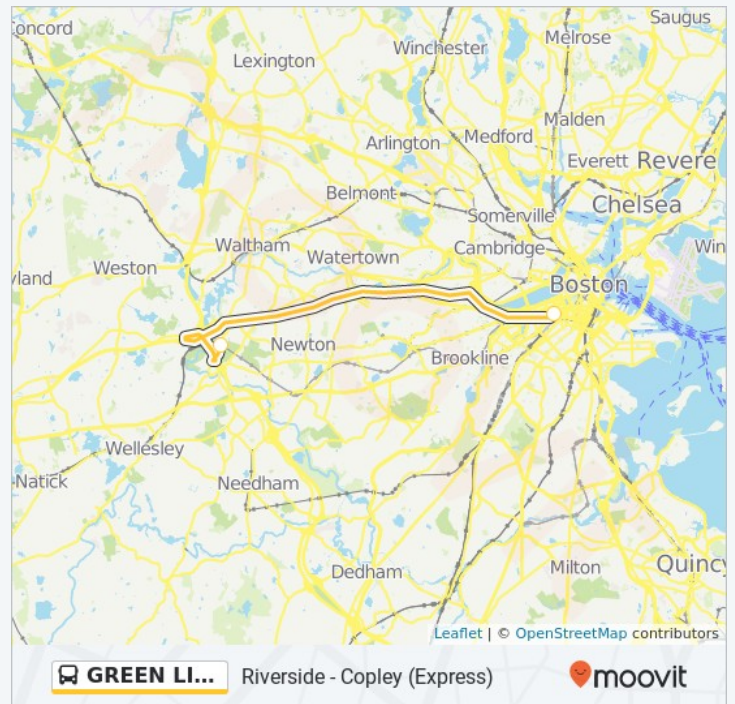

Direction: Copley (Express Shuttle)

2 stops

[VIEW LINE SCHEDULE](#)

Riverside

Saint James Ave @ Dartmouth St

GREEN LINE D SHUTTLE bus Time Schedule

Copley (Express Shuttle) Route Timetable:

Sunday	Not Operational
Monday	6:00 AM - 7:00 PM
Tuesday	6:00 AM - 10:00 AM
Wednesday	6:00 AM - 10:00 AM
Thursday	6:00 AM - 10:00 AM
Friday	6:00 AM - 10:00 AM
Saturday	Not Operational

GREEN LINE D SHUTTLE bus Info**Direction:** Copley (Express Shuttle)**Stops:** 2**Trip Duration:** 40 min**Line Summary:** Riverside, Saint James Ave @ Dartmouth St

 **GREEN LI...**

Riverside - Copley (Express)

 **moovit**

Direction: Riverside (Express Shuttle)

2 stops

[VIEW LINE SCHEDULE](#)

Saint James Ave @ Dartmouth St

Riverside

GREEN LINE D SHUTTLE bus Time Schedule

Riverside (Express Shuttle) Route Timetable:

Direction: Riverside (Express Shuttle)

Stops: 2

Trip Duration: 40 min

Line Summary: Saint James Ave @ Dartmouth St, Riverside

GREEN LINE D SHUTTLE bus time schedules and route maps are available in an offline PDF at moovitapp.com. Use the [Moovit App](#) to see live bus times, train schedule or subway schedule, and step-by-step directions for all public transit in Boston.