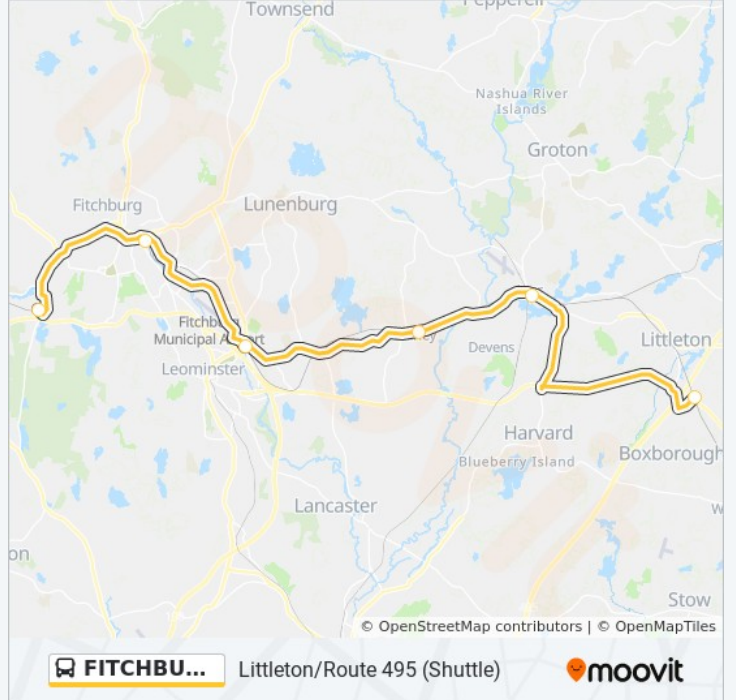

(1) Littleton/Route 495 (Shuttle): 4:23 AM - 8:17 PM (2) Wachusett (Shuttle): 12:00 AM - 9:40 PM

Use the Moovit App to find the closest FITCHBURG LINE SHUTTLE bus station near you and find out when is the next FITCHBURG LINE SHUTTLE bus arriving.

Direction: Littleton/Route 495 (Shuttle)

6 stops

[VIEW LINE SCHEDULE](#)

Wachusett

Fitchburg

100 Main Street, Fitchburg

North Leominster

34 Nashua Street, Leominster

Shirley

42 Ayer Road, Shirley

Ayer

70 Main Street, Ayer

Littleton/Rte 495

FITCHBURG LINE SHUTTLE bus Time Schedule

Littleton/Route 495 (Shuttle) Route Timetable:

Sunday	4:23 AM - 8:17 PM
Monday	Not Operational
Tuesday	Not Operational
Wednesday	Not Operational
Thursday	Not Operational
Friday	Not Operational
Saturday	4:23 AM - 8:17 PM

FITCHBURG LINE SHUTTLE bus Info**Direction:** Littleton/Route 495 (Shuttle)**Stops:** 6**Trip Duration:** 69 min**Line Summary:**

Direction: Wachusett (Shuttle)

6 stops

[VIEW LINE SCHEDULE](#)

Littleton/Rte 495