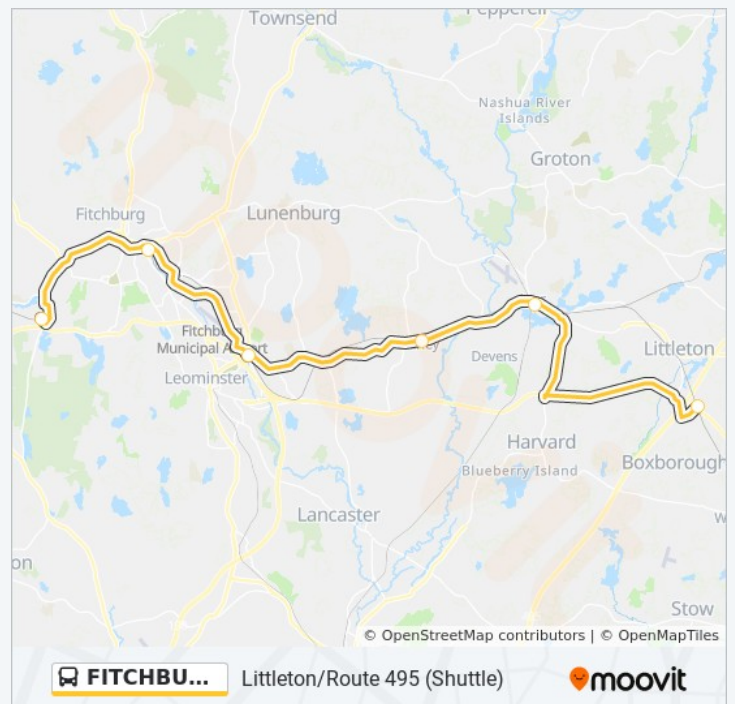

Direction: Littleton/Route 495 (Shuttle)

6 stops

[VIEW LINE SCHEDULE](#)

Wachusett

Fitchburg

100 Main Street, Fitchburg

North Leominster

34 Nashua Street, Leominster

FITCHBURG LINE SHUTTLE bus Info**Direction:** Littleton/Route 495 (Shuttle)**Stops:** 6**Trip Duration:** 69 min**Line Summary:**

Direction: Wachusett (Shuttle)

6 stops

[VIEW LINE SCHEDULE](#)

Littleton/Rte 495

Wachusett

FITCHBURG LINE SHUTTLE bus Time Schedule

Wachusett (Shuttle) Route Timetable:

Sunday	12:00 AM - 9:40 PM
Monday	12:00 AM
Tuesday	Not Operational
Wednesday	Not Operational
Thursday	Not Operational
Friday	Not Operational
Saturday	8:25 AM - 9:40 PM

FITCHBURG LINE SHUTTLE bus Info

Direction: Wachusett (Shuttle)

Stops: 6

Trip Duration: 71 min

Line Summary:

FITCHBURG LINE SHUTTLE bus time schedules and route maps are available in an offline PDF at moovitapp.com. Use the [Moovit App](#) to see live bus times, train schedule or subway schedule, and step-by-step directions for all public transit in Boston.