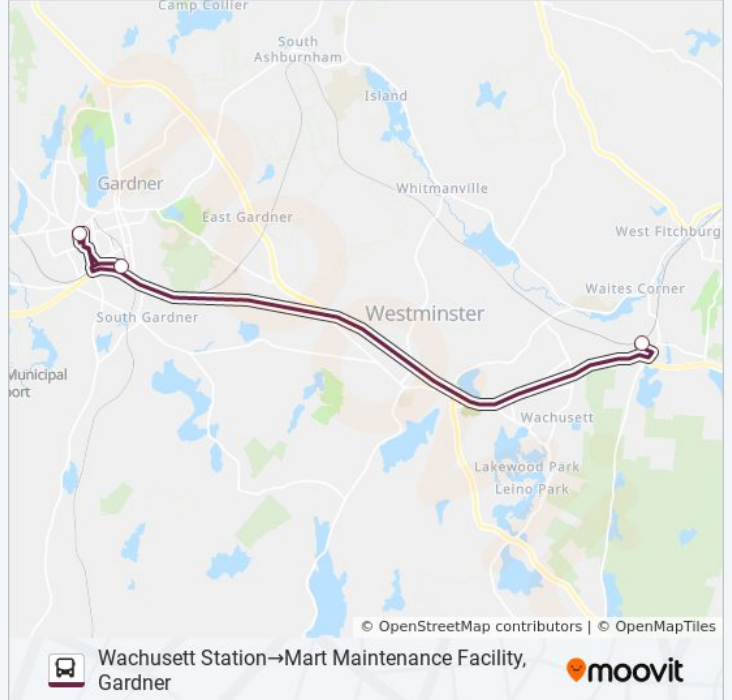

WACHUSETT COMMUTER SHUTTLE bus Info
Direction: Mart Intermodal Transportation Center, Fitchburg → Mart Maintenance Facility, Gardner
Stops: 3
Trip Duration: 30 min
Line Summary:

**Direction: Mart Maintenance Facility,
Gardner→Mart Intermodal Transportation
Center, Fitchburg**

Direction: Mart Maintenance Facility, Gardner→Wachusett Station

Stops: 3

Trip Duration: 20 min

Line Summary:

Direction: Wachusett Station→Mart Maintenance Facility, Gardner

3 stops

[VIEW LINE SCHEDULE](#)

Wachusett Station

Gardner City Hall (Rear)/Connors Street

Mart Maintenance Facility, Gardner

WACHUSETT COMMUTER SHUTTLE bus Time Schedule

Wachusett Station→Mart Maintenance Facility, Gardner Route Timetable:

Sunday	Not Operational
Monday	6:20 AM - 5:20 PM
Tuesday	6:20 AM - 5:20 PM
Wednesday	6:20 AM - 5:20 PM
Thursday	6:20 AM - 5:20 PM
Friday	6:20 AM - 5:20 PM
Saturday	Not Operational

WACHUSETT COMMUTER SHUTTLE bus Info

Direction: Wachusett Station→Mart Maintenance Facility, Gardner

Stops: 3

Trip Duration: 20 min

Line Summary:

WACHUSETT COMMUTER SHUTTLE bus time schedules and route maps are available in an offline PDF at moovitapp.com. Use the [Moovit App](#) to see live bus times, train schedule or subway schedule, and step-by-step directions for all public transit in Boston.