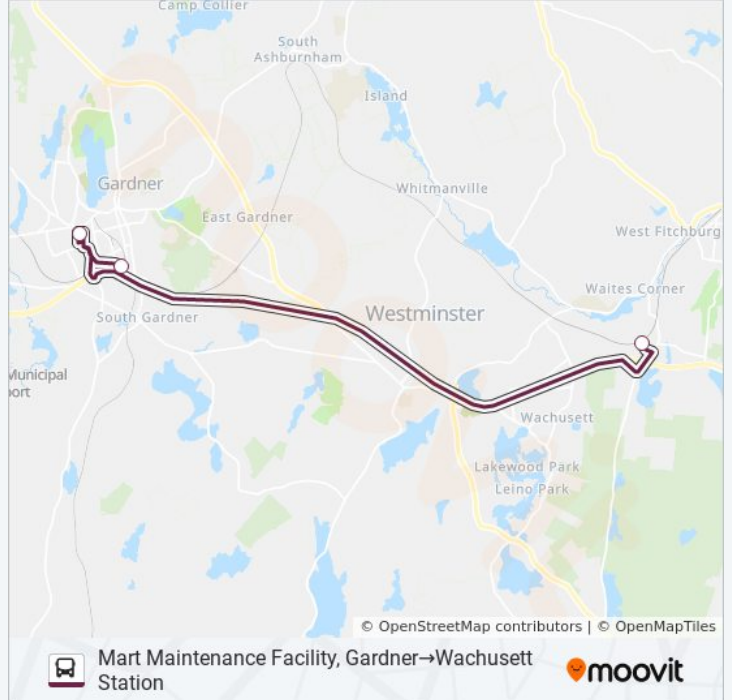

WACHUSETT COMMUTER SHUTTLE bus Info
Direction: Mart Intermodal Transportation Center, Fitchburg → Mart Maintenance Facility, Gardner
Stops: 3
Trip Duration: 30 min
Line Summary:

**Direction: Mart Maintenance Facility,
Gardner→Mart Intermodal Transportation
Center, Fitchburg**

WACHUSETT COMMUTER SHUTTLE bus Info

Direction: Mart Maintenance Facility,
Gardner→Mart Intermodal Transportation Center,
Fitchburg

Stops: 4

Trip Duration: 28 min

Line Summary:

Direction: Mart Maintenance Facility, Gardner→Wachusett Station

Direction: Mart Maintenance Facility, Gardner→Wachusett Station

Stops: 3

Trip Duration: 20 min

Line Summary:

Direction: Wachusett Station→Mart Maintenance Facility, Gardner

3 stops

[VIEW LINE SCHEDULE](#)

Wachusett Station