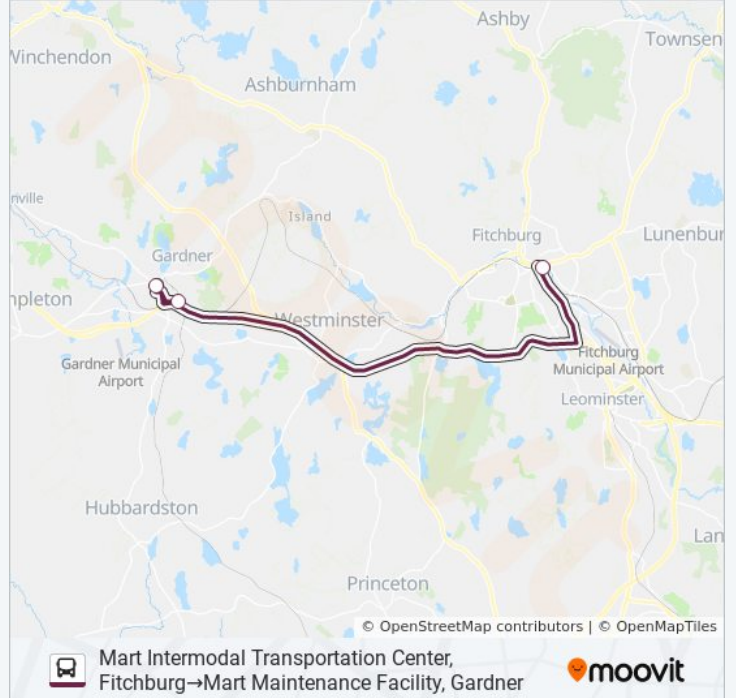

WACHUSETT COMMUTER SH...

Mart Intermodal Transportation Center, Fitchburg → Mart Maintenance Facility, Gardner

[Get The App](#)

The WACHUSETT COMMUTER SHUTTLE bus line (Mart Intermodal Transportation Center, Fitchburg → Mart Maintenance Facility, Gardner) has 4 routes. For regular weekdays, their operation hours are:
 (1) Mart Intermodal Transportation Center, Fitchburg → Mart Maintenance Facility, Gardner: 8:25 AM - 6:25 PM
 (2) Mart Maintenance Facility, Gardner → Mart Intermodal Transportation Center, Fitchburg: 7:55 AM - 5:55 PM
 (3) Mart Maintenance Facility, Gardner → Wachusett Station: 5:55 AM - 4:55 PM
 (4) Wachusett Station → Mart Maintenance Facility, Gardner: 6:20 AM - 5:20 PM
 Use the Moovit App to find the closest WACHUSETT COMMUTER SHUTTLE bus station near you and find out when is the next WACHUSETT COMMUTER SHUTTLE bus arriving.

Direction: Mart Intermodal Transportation Center, Fitchburg → Mart Maintenance Facility, Gardner
 3 stops
[VIEW LINE SCHEDULE](#)

- Mart Intermodal Transportation Center, Fitchburg
- Gardner City Hall (Rear)/Connors Street
- Mart Maintenance Facility, Gardner

WACHUSETT COMMUTER SHUTTLE bus Info
Direction: Mart Intermodal Transportation Center, Fitchburg → Mart Maintenance Facility, Gardner
Stops: 3
Trip Duration: 30 min
Line Summary:

**Direction: Mart Maintenance Facility,
Gardner→Mart Intermodal Transportation
Center, Fitchburg**