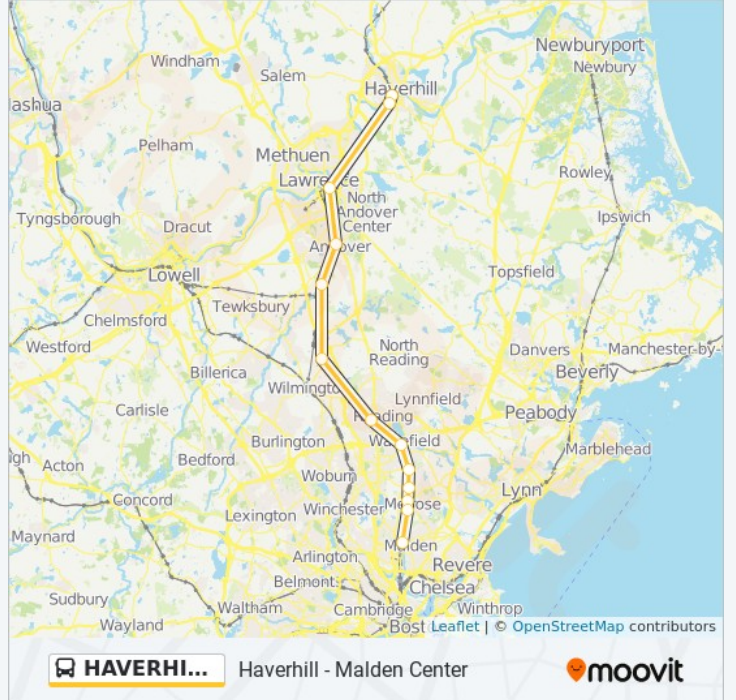

497 Franklin Street, Melrose

Greenwood

907 Main Street, Melrose

Wakefield

25 Tuttle Street, Wakefield

Reading

57 High Street, Reading

North Wilmington

370 Middlesex Avenue, Wilmington

Ballardvale

195 Andover Street, Andover

Andover

17 Railroad Street, Andover

Lawrence

211 Merrimack Street, Lawrence

Bradford

10 Railroad Avenue, Haverhill

Haverhill

Railroad Square, Haverhill

HAVERHILL LINE SHUTTLE bus Time Schedule

Haverhill (Shuttle) Route Timetable:

Sunday	7:11 AM - 11:06 PM
Monday	Not Operational
Tuesday	Not Operational
Wednesday	Not Operational
Thursday	Not Operational
Friday	Not Operational
Saturday	7:11 AM - 11:06 PM

HAVERHILL LINE SHUTTLE bus Info
Direction: Haverhill (Shuttle)

Stops: 13

Trip Duration: 58 min

Line Summary: Malden Center, Wyoming Hill, Melrose/Cedar Park, Melrose Highlands, Greenwood, Wakefield, Reading, North Wilmington, Ballardvale, Andover, Lawrence, Bradford, Haverhill