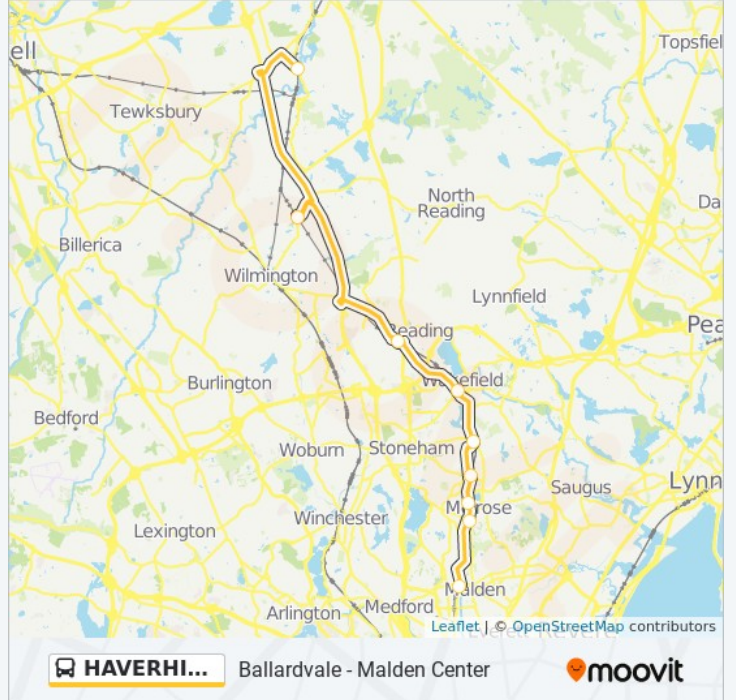

9 stops

[VIEW LINE SCHEDULE](#)**Ballardvale**

195 Andover Street, Andover

North Wilmington

370 Middlesex Avenue, Wilmington

Reading

35 Lincoln Street, Reading

Wakefield

25 Tuttle Street, Wakefield

Greenwood

907 Main Street, Melrose

Melrose Highlands

497 Franklin Street, Melrose

Melrose/Cedar Park

230 Essex Street, Melrose

Wyoming Hill

40 West Wyoming Avenue, Melrose

Malden Center

25 Commercial Street, Malden

HAVERHILL LINE SHUTTLE bus Time Schedule

Malden Center (Shuttle) Route Timetable:

Sunday	Not Operational
Monday	Not Operational
Tuesday	Not Operational
Wednesday	Not Operational
Thursday	8:48 AM - 4:18 PM
Friday	8:48 AM - 4:18 PM
Saturday	Not Operational

HAVERHILL LINE SHUTTLE bus Info**Direction:** Malden Center (Shuttle)**Stops:** 9**Trip Duration:** 31 min**Line Summary:** Ballardvale, North Wilmington, Reading, Wakefield, Greenwood, Melrose Highlands, Melrose/Cedar Park, Wyoming Hill, Malden Center