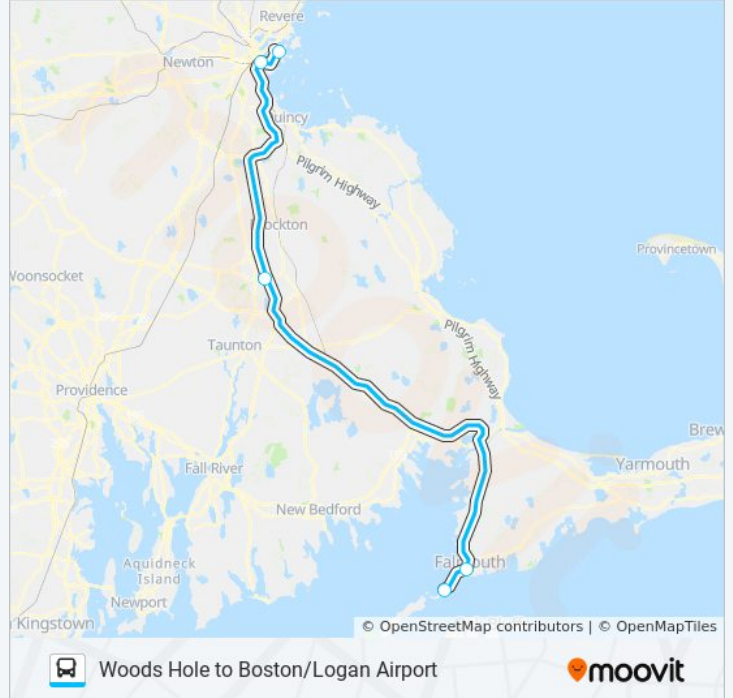

Use the Moovit App to find the closest WOODS HOLE TO BOSTON/LOGAN AIRPORT bus station near you and find out when is the next WOODS HOLE TO BOSTON/LOGAN AIRPORT bus arriving.

**Direction: Logan International Airport**

4 stops

[VIEW LINE SCHEDULE](#)

- Woods Hole Terminal
- Falmouth Bus Depot
- South Station Transp. Ctr
- Logan International Airport

**WOODS HOLE TO BOSTON/LOGAN AIRPORT bus Time Schedule**

Logan International Airport Route Timetable:

Sunday	7:00 AM - 3:30 PM
Monday	7:00 AM - 3:30 PM
Tuesday	7:00 AM - 3:30 PM
Wednesday	7:00 AM - 3:30 PM
Thursday	7:00 AM - 3:30 PM
Friday	7:00 AM - 3:30 PM
Saturday	7:00 AM - 3:30 PM

**WOODS HOLE TO BOSTON/LOGAN AIRPORT bus Info**

**Direction:** Logan International Airport

**Stops:** 4

**Trip Duration:** 120 min

**Line Summary:**

**Direction: Woods Hole Terminal**

4 stops

[VIEW LINE SCHEDULE](#)

Logan International Airport