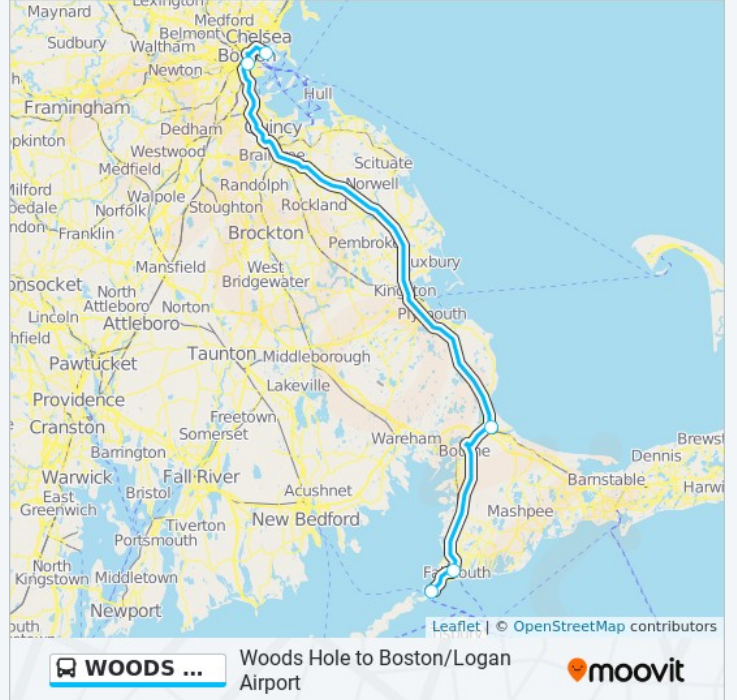

Use the Moovit App to find the closest WOODS HOLE TO BOSTON/LOGAN AIRPORT bus station near you and find out when is the next WOODS HOLE TO BOSTON/LOGAN AIRPORT bus arriving.

**Direction: Logan International Airport**

**Direction:** Logan International Airport

**Stops:** 4

**Trip Duration:** 120 min

**Line Summary:**

**Direction: Woods Hole Terminal**

4 stops

[VIEW LINE SCHEDULE](#)

Logan International Airport

South Station Transp. Ctr

Falmouth Bus Depot

Woods Hole Terminal

**WOODS HOLE TO BOSTON/LOGAN AIRPORT  
bus Time Schedule**

Woods Hole Terminal Route Timetable:

Sunday	10:00 AM - 6:00 PM
Monday	10:00 AM - 6:00 PM
Tuesday	10:00 AM - 6:00 PM
Wednesday	10:00 AM - 6:00 PM
Thursday	10:00 AM - 6:00 PM
Friday	10:00 AM - 6:00 PM
Saturday	10:00 AM - 6:00 PM

**WOODS HOLE TO BOSTON/LOGAN AIRPORT  
bus Info**

**Direction:** Woods Hole Terminal

**Stops:** 4

**Trip Duration:** 135 min

**Line Summary:**

WOODS HOLE TO BOSTON/LOGAN AIRPORT bus time schedules and route maps are available in an offline PDF at [moovitapp.com](https://moovitapp.com). Use the [Moovit App](#) to see live bus times, train schedule or subway schedule, and step-by-step directions for all public transit in Boston.