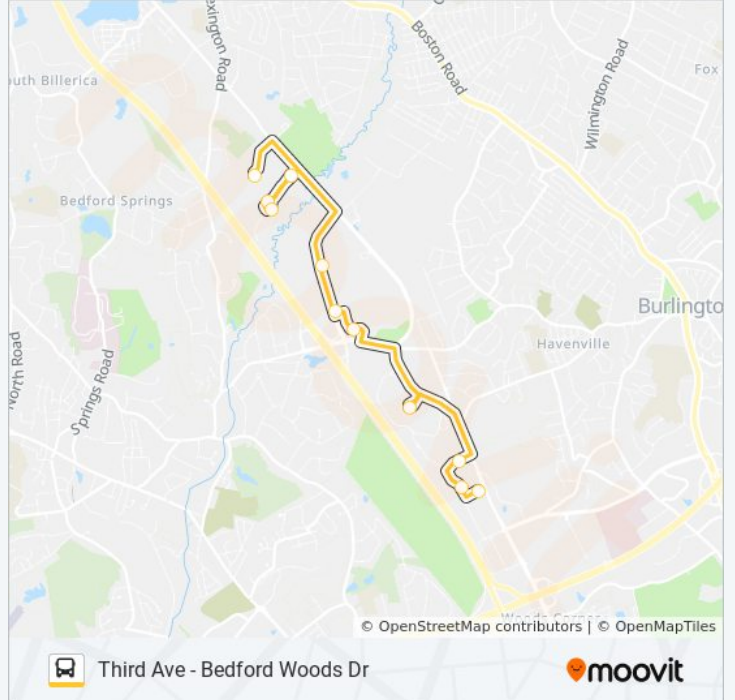

Use the Moovit App to find the closest 351 bus station near you and find out when is the next 351 bus arriving.

Direction: Bedford Woods Dr

11 stops

[VIEW LINE SCHEDULE](#)

Third Ave @ Middlesex Trnpg
32 Third Ave
23 Fourth Ave
Blue Sky Drive
Mitre Corp Inner Rd
9 Crosby Dr
Opp 28-30 Crosby Dr
3 Oak Park Dr
7 Oak Park Dr
10 Oak Park Dr
Bedford Woods Dr @ Bldg 174

351 bus Info

Direction: Bedford Woods Dr

Stops: 11

Trip Duration: 19 min

Line Summary:

Direction: Bedford Woods Dr Via Emd Sero

5 stops

[VIEW LINE SCHEDULE](#)

Stops: 5

Trip Duration: 12 min

Line Summary:

Direction: Third Ave

15 stops

[VIEW LINE SCHEDULE](#)

Bedford Woods Dr @ Bldg 174

3 Oak Park Dr

351 bus Info

Direction: Third Ave

Stops: 15

Trip Duration: 19 min

Line Summary:

Direction: Third Ave Via Emd Serono

3 stops

[VIEW LINE SCHEDULE](#)