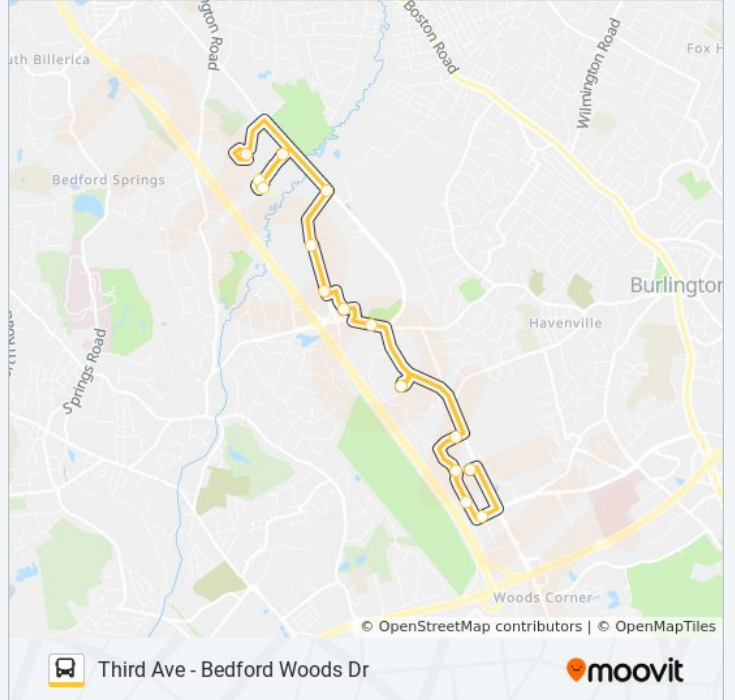

Stops: 5

Trip Duration: 12 min

Line Summary:

Direction: Third Ave

15 stops

[VIEW LINE SCHEDULE](#)

Bedford Woods Dr @ Bldg 174

3 Oak Park Dr

2-4 Fourth Ave

53 Third Ave

Opp 32 Second Ave

Second Ave @ South Ave

Third Ave @ Middlesex Trnpg

351 bus Time Schedule

Third Ave Route Timetable:

Sunday	Not Operational
Monday	3:27 PM - 6:17 PM
Tuesday	3:27 PM - 6:17 PM
Wednesday	3:27 PM - 6:17 PM
Thursday	3:27 PM - 6:17 PM
Friday	3:27 PM - 6:17 PM
Saturday	Not Operational

351 bus Info

Direction: Third Ave

Stops: 15

Trip Duration: 19 min

Line Summary:

Direction: Third Ave Via Emd Serono

3 stops

[VIEW LINE SCHEDULE](#)