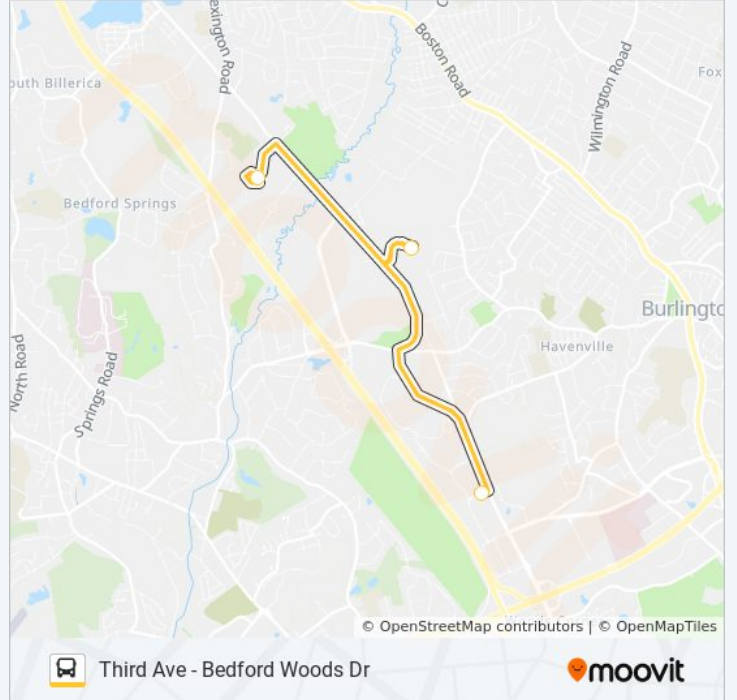

Stops: 5

Trip Duration: 12 min

Line Summary:

Direction: Third Ave

15 stops

[VIEW LINE SCHEDULE](#)

Bedford Woods Dr @ Bldg 174

3 Oak Park Dr

351 bus Info

Direction: Third Ave

Stops: 15

Trip Duration: 19 min

Line Summary:

Direction: Third Ave Via Emd Serono

3 stops

[VIEW LINE SCHEDULE](#)

Bedford Woods Dr @ Bldg 174

Dawes Drive

Third Ave @ Middlesex TrnPk

351 bus Time Schedule

Third Ave Via Emd Serono Route Timetable:

Sunday	Not Operational
Monday	6:52 AM - 8:52 AM
Tuesday	6:52 AM - 8:52 AM
Wednesday	6:52 AM - 8:52 AM
Thursday	6:52 AM - 8:52 AM
Friday	6:52 AM - 8:52 AM
Saturday	Not Operational

351 bus Info

Direction: Third Ave Via Emd Serono

Stops: 3

Trip Duration: 14 min

Line Summary:

351 bus time schedules and route maps are available in an offline PDF at moovitapp.com. Use the [Moovit App](#) to see live bus times, train schedule or subway schedule, and step-by-step directions for all public transit in Boston.