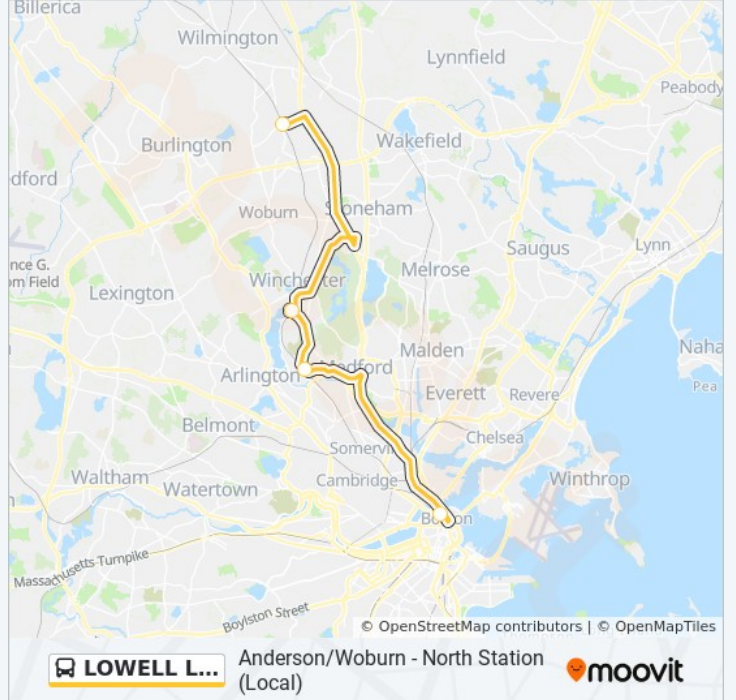

(1) Anderson/Woburn (Local Shuttle): 6:30 AM - 11:00 PM (2) North Station (Local Shuttle): 5:49 AM - 9:49 PM

Use the Moovit App to find the closest LOWELL LINE SHUTTLE bus station near you and find out when is the next LOWELL LINE SHUTTLE bus arriving.

Direction: Anderson/Woburn (Local Shuttle)

4 stops

[VIEW LINE SCHEDULE](#)**North Station**

125 Causeway Street, Boston

West Medford

485 High Street, Medford

Wedgemere**Anderson/Woburn**

217 New Boston Street, Woburn

LOWELL LINE SHUTTLE bus Info**Direction:** Anderson/Woburn (Local Shuttle)**Stops:** 4**Trip Duration:** 21 min**Line Summary:**

 **LOWELL L...**

Anderson/Woburn - North Station
(Local)

Direction: North Station (Local Shuttle)

4 stops

[VIEW LINE SCHEDULE](#)

Anderson/Woburn

217 New Boston Street, Woburn

Wedgemere

West Medford

485 High Street, Medford

North Station