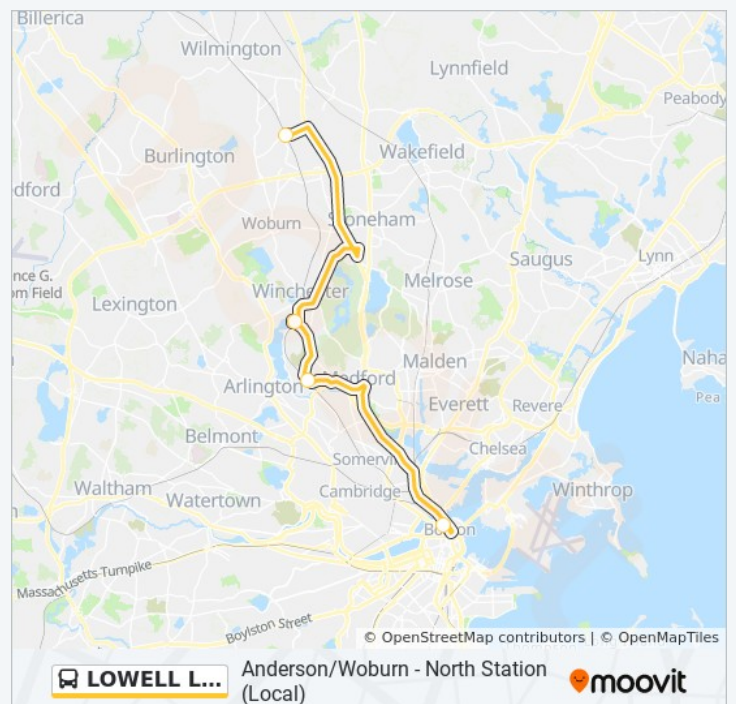

Direction: Anderson/Woburn (Local Shuttle)

4 stops

[VIEW LINE SCHEDULE](#)**North Station**

125 Causeway Street, Boston

West Medford

485 High Street, Medford

Wedgemere**Anderson/Woburn**

217 New Boston Street, Woburn

4 stops

[VIEW LINE SCHEDULE](#)

Anderson/Woburn

217 New Boston Street, Woburn

Wedgemere

West Medford

485 High Street, Medford

North Station

125 Causeway Street, Boston

LOWELL LINE SHUTTLE bus Time Schedule

North Station (Local Shuttle) Route Timetable:

Sunday	5:49 AM - 9:49 PM
Monday	Not Operational
Tuesday	Not Operational
Wednesday	Not Operational
Thursday	Not Operational
Friday	Not Operational
Saturday	5:49 AM - 9:49 PM

LOWELL LINE SHUTTLE bus Info

Direction: North Station (Local Shuttle)

Stops: 4

Trip Duration: 24 min

Line Summary:

LOWELL LINE SHUTTLE bus time schedules and route maps are available in an offline PDF at moovitapp.com. Use the [Moovit App](#) to see live bus times, train schedule or subway schedule, and step-by-step directions for all public transit in Boston.