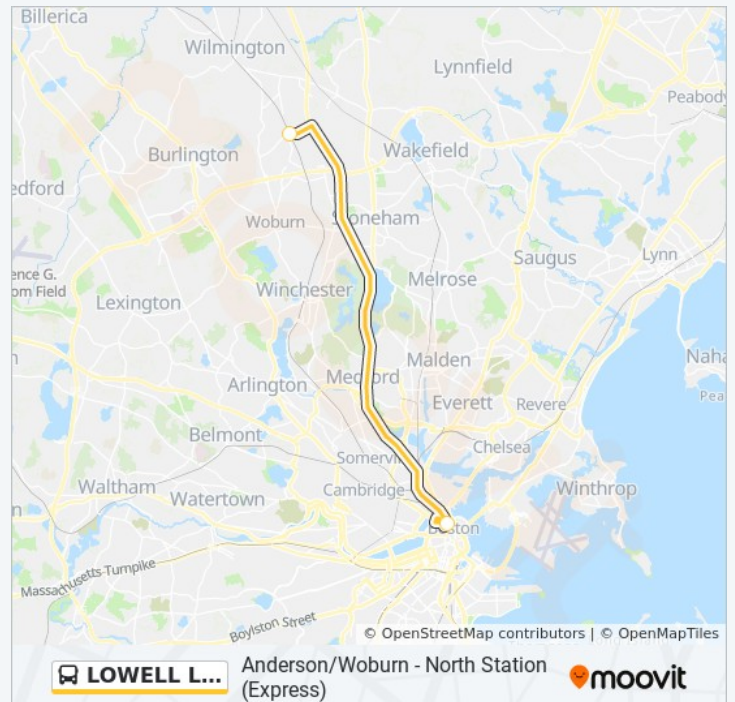

(1) Anderson/Woburn (Express Shuttle): 6:30 AM - 11:00 PM (2) North Station (Express Shuttle): 5:49 AM - 9:49 PM

Use the Moovit App to find the closest LOWELL LINE SHUTTLE bus station near you and find out when is the next LOWELL LINE SHUTTLE bus arriving.

Direction: Anderson/Woburn (Express Shuttle)

2 stops

[VIEW LINE SCHEDULE](#)**North Station**

125 Causeway Street, Boston

Anderson/Woburn

217 New Boston Street, Woburn

LOWELL LINE SHUTTLE bus Time Schedule

Anderson/Woburn (Express Shuttle) Route

Direction: North Station (Express Shuttle)

2 stops

[VIEW LINE SCHEDULE](#)

Anderson/Woburn

217 New Boston Street, Woburn

North Station

125 Causeway Street, Boston

LOWELL LINE SHUTTLE bus Time Schedule

LOWELL LINE SHUTTLE bus Info

Direction: North Station (Express Shuttle)

Stops: 2

Trip Duration: 24 min

Line Summary:

LOWELL LINE SHUTTLE bus time schedules and route maps are available in an offline PDF at moovitapp.com. Use the [Moovit App](#) to see live bus times, train schedule or subway schedule, and step-by-step directions for all public transit in Boston.