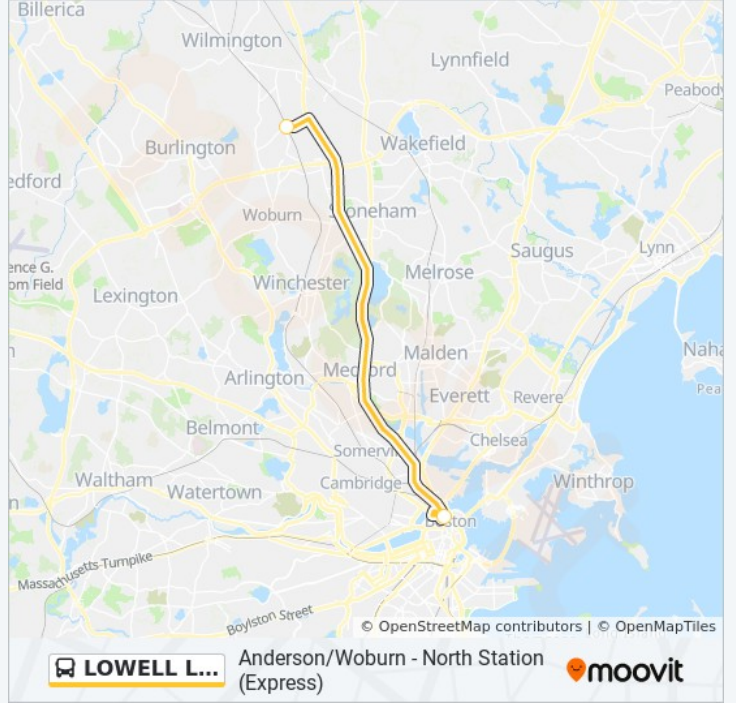

LOWELL LINE SHUTTLE**Anderson/Woburn - North Station (Express)**[View In Website Mode](#)

The LOWELL LINE SHUTTLE bus line (Anderson/Woburn - North Station (Express)) has 2 routes. For regular weekdays, their operation hours are:

(1) Anderson/Woburn (Express Shuttle): 6:30 AM - 11:00 PM (2) North Station (Express Shuttle): 5:49 AM - 9:49 PM

Use the Moovit App to find the closest LOWELL LINE SHUTTLE bus station near you and find out when is the next LOWELL LINE SHUTTLE bus arriving.

Direction: Anderson/Woburn (Express Shuttle)

2 stops

[VIEW LINE SCHEDULE](#)**North Station**

125 Causeway Street, Boston

Anderson/Woburn

217 New Boston Street, Woburn

LOWELL LINE SHUTTLE bus Time Schedule

Anderson/Woburn (Express Shuttle) Route

Direction: North Station (Express Shuttle)

2 stops

[VIEW LINE SCHEDULE](#)

Anderson/Woburn

217 New Boston Street, Woburn

North Station

125 Causeway Street, Boston

LOWELL LINE SHUTTLE bus Time Schedule