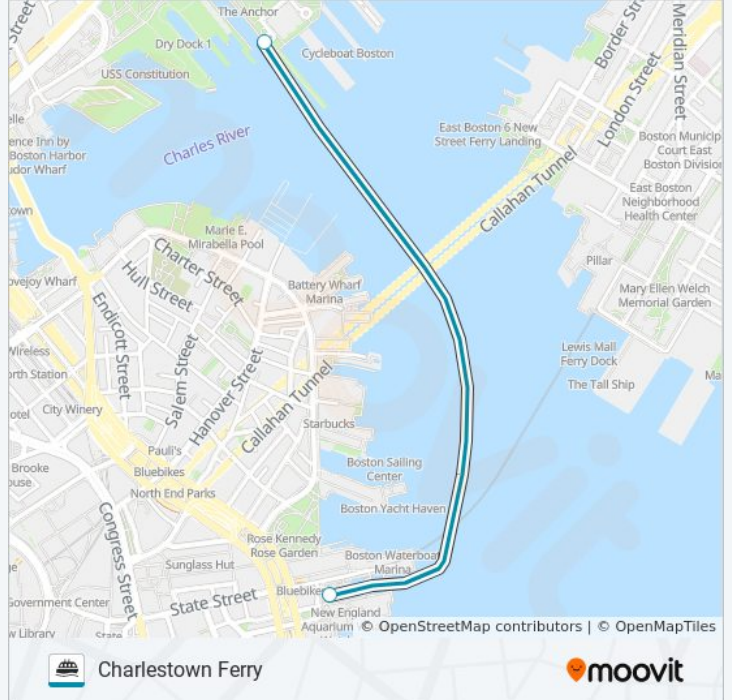

Use the Moovit App to find the closest CHARLESTOWN FERRY ferry station near you and find out when is the next CHARLESTOWN FERRY ferry arriving.

Direction: Charlestown Navy Yard

2 stops

[VIEW LINE SCHEDULE](#)

CHARLESTOWN FERRY ferry Info**Direction:** Charlestown Navy Yard**Stops:** 2**Trip Duration:** 10 min**Line Summary:**

Direction: Long Wharf

2 stops

[VIEW LINE SCHEDULE](#)

Charlestown Navy Yard

Long Wharf (South)

CHARLESTOWN FERRY ferry Time Schedule

Long Wharf Route Timetable:

Sunday	10:15 AM - 6:15 PM
Monday	6:45 AM - 8:15 PM
Tuesday	6:45 AM - 8:15 PM
Wednesday	6:45 AM - 8:15 PM
Thursday	6:45 AM - 8:15 PM
Friday	6:45 AM - 8:15 PM
Saturday	10:15 AM - 6:15 PM

CHARLESTOWN FERRY ferry Info

Direction: Long Wharf

Stops: 2

Trip Duration: 10 min

Line Summary:

CHARLESTOWN FERRY ferry time schedules and route maps are available in an offline PDF at moovitapp.com. Use the [Moovit App](#) to see live bus times, train schedule or subway schedule, and step-by-step directions for all public transit in Boston.