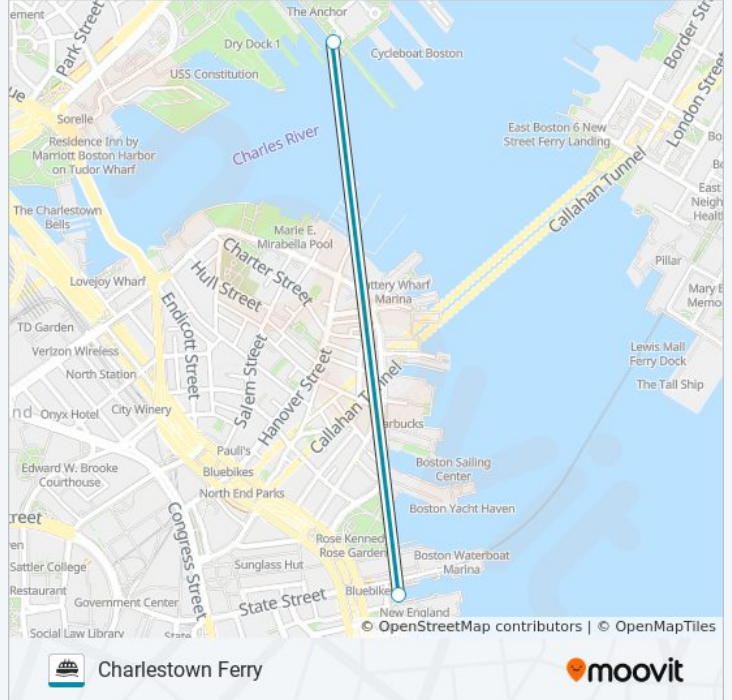

Use the Moovit App to find the closest CHARLESTOWN FERRY ferry station near you and find out when is the next CHARLESTOWN FERRY ferry arriving.

Direction: Charlestown Navy Yard

2 stops

[VIEW LINE SCHEDULE](#)

Long Wharf (South)

Charlestown Navy Yard

CHARLESTOWN FERRY ferry Time Schedule

Charlestown Navy Yard Route Timetable:

Sunday	10:00 AM - 6:00 PM
Monday	6:30 AM - 8:00 PM
Tuesday	6:30 AM - 8:00 PM
Wednesday	6:30 AM - 8:00 PM
Thursday	6:30 AM - 8:00 PM
Friday	6:30 AM - 8:00 PM
Saturday	10:00 AM - 6:00 PM

CHARLESTOWN FERRY ferry Info**Direction:** Charlestown Navy Yard**Stops:** 2**Trip Duration:** 10 min**Line Summary:**

Direction: Long Wharf

2 stops

[VIEW LINE SCHEDULE](#)

Charlestown Navy Yard

Long Wharf (South)

CHARLESTOWN FERRY ferry Time Schedule

Long Wharf Route Timetable:

Sunday	10:15 AM - 6:15 PM
Monday	6:45 AM - 8:15 PM
Tuesday	6:45 AM - 8:15 PM
Wednesday	6:45 AM - 8:15 PM
Thursday	6:45 AM - 8:15 PM
Friday	6:45 AM - 8:15 PM
Saturday	10:15 AM - 6:15 PM