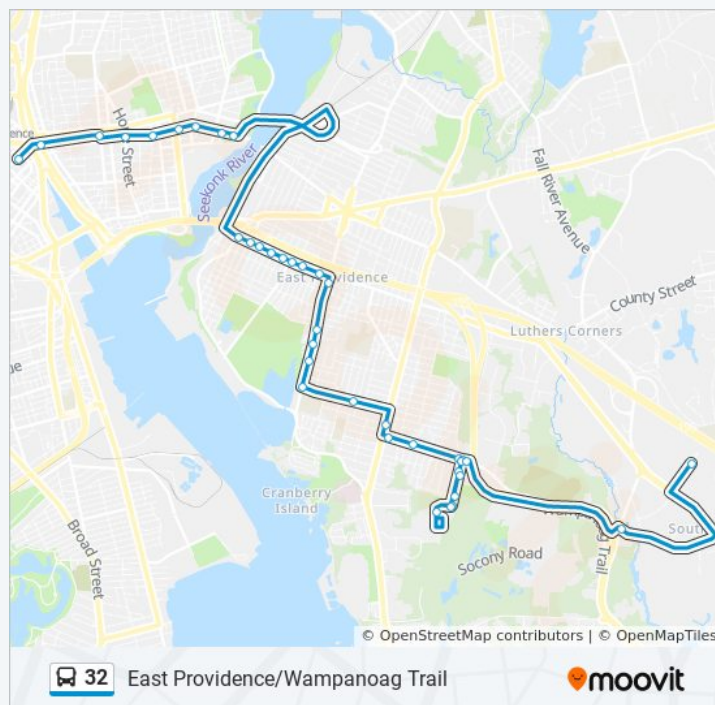

Use the Moovit App to find the closest 32 bus station near you and find out when is the next 32 bus arriving.

Direction: Kennedy Plaza Via Martin St

40 stops

[VIEW LINE SCHEDULE](#)

- Seekonk Square Mall (Commerce Way)
- 900 Wampanoag
- 610 Wampanoag
- Lifespan East Providence (Brown Medicine)
- Wampanoag Opposite Tripps
- Tripps Opposite Citizens Bank
- Tripps Before Citizens
- Citizens Bank Operations Center (East Providence)
- Citizens Before Tripps
- Tripps Opposite Madeline
- 15 Tripps
- Tripps Before Wampanoag
- Wampanoag Before Pickett
- Wampanoag Opposite Buckthorne
- Pawtucket Opposite Vincent
- Martin Before Brown
- Martin Opposite Dodge
- South Broadway & Martin (Before Jenks)
- Broadway Before Lee
- S Broadway Opposite Seth
- 1192 S Broadway

Direction: Seekonk Sq (Mass) Via Martin St

38 stops

[VIEW LINE SCHEDULE](#)

Kennedy Plaza (Stop H)
 S Main Ns Washington
 Tunnel & Thayer (Before Thayer)
 Waterman Before Hope
 Waterman After Governor
 Waterman After Gano
 Waterman After Wayland
 Waterman & Butler (After Butler)
 Waterman at Henderson Bridge On-Ramp
 Massasoit Opp Sutton

32 bus Info

Direction: Seekonk Sq (Mass) Via Martin St

Stops: 38

Trip Duration: 30 min

Line Summary:

Warren After First
Warren & Potter
Warren Before Sixth
Warren Before Eighth
Warren Before Tenth
Warren After Lyon
Warren Before Berkeley
Warren & South Broadway (Before Fraser)
S Broadway Opposite Winsor
S Broadway After Fort
S Broadway After Seth
S Broadway Opposite Lee
South Broadway & Martin
Martin Opposite Angell
Pawtucket After Vincent
Wampanoag After Pawtucket
Wampanoag Before Buckthorne
Wampanoag After Garden
Tripps Opposite Citizens Bank
Tripps Before Citizens
Citizens Bank Operations Center (East Providence)
Citizens Before Tripps
Tripps Opposite Madeline
15 Tripps
Tripps Before Wampanoag
Wampanoag After Tripps
River After Mink
Seekonk Square Mall (Commerce Way)