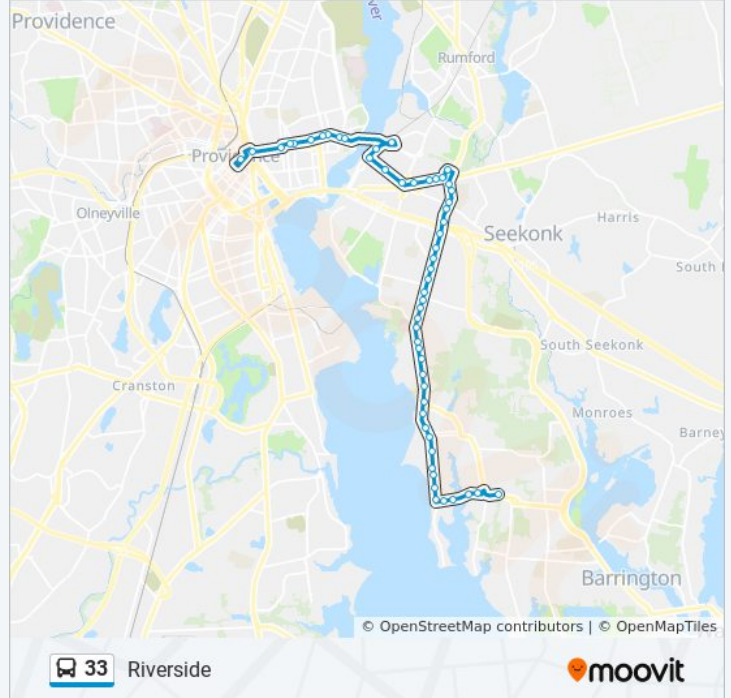

Direction: Kennedy Plaza

53 stops

[VIEW LINE SCHEDULE](#)

- Shaw's (Willett Ave - Riverside)
- Crescent View After Alden
- Crescent View Before Claire
- Crescent View After Beacon Park
- Crescent View Before Providence
- Bullocks Point & Crescent View
- Bullocks Point at Oldham Elementary School
- Bullocks Point Before Sherman
- Bullocks Point Before River
- 396 Bullocks Point
- Bullocks Point Before Lincoln
- Bullocks Point After Washington
- 110 Bullocks Point
- Bullocks Point After Willett
- Pawtucket at Bank Of America
- 3340 Pawtucket
- Pawtucket After Wheeler
- Pawtucket Opposite Waterview
- Pawtucket at Bayview School
- Veterans Parkway & Pawtucket (At 3044 Pawtucket)
- Pawtucket Opposite Mountain

Waterman After James

Waterman Before Birch

Massasoit After Sutton

120 S Angell

S Angell After Butler

Angell After Wayland

Angell & Elmgrove (After Elmgrove)

Angell Opposite Ives

Angell Before Hope

Angell at Prescott Library

Tunnel & Thayer (After Thayer)

Tunnel Before S Main

Kennedy Plaza (Stop H)

Direction: Shaw's (Riverside)

51 stops

[VIEW LINE SCHEDULE](#)

Kennedy Plaza (Stop H)
S Main Ns Washington
Tunnel & Thayer (Before Thayer)
Waterman Before Hope
Waterman After Governor
Waterman After Gano
Waterman After Wayland
Waterman & Butler (After Butler)
Waterman at Henderson Bridge On-Ramp
Massasoit Opp Sutton
Waterman Before Summit
Waterman Before James
John Before Russell
Taunton & Waterman (Opposite Russell)
Waterman After Gurney
Hall After Kensington
Taunton Opposite Goldsmith
525 Taunton
Wampanoag Mall (At Stop & Shop)
Pawtucket Before 585 Taunton
Pawtucket Opposite East Providence High School
Pawtucket Before Waterman
Pawtucket Before Grosvenor
Warren & Pawtucket (Opposite Baldwin)
Pawtucket Before Hillside
Pawtucket Before Brightridge
Pawtucket Opposite Walmer
Pawtucket Before Unity
Pawtucket After Vincent