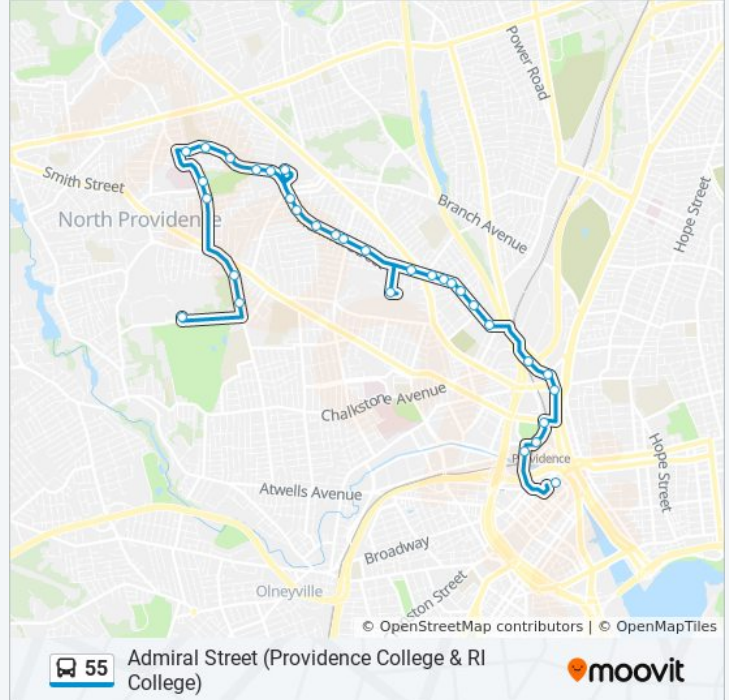

### 55 bus Info

**Direction:** Kennedy Plaza

**Stops:** 36

**Trip Duration:** 29 min

**Line Summary:**

Providence College (Huxley Gate)

Admiral Before Grape

Admiral Opposite Tappan

Gaspee & Smith (After Smith)

Gaspee Opposite Providence Station

Providence Place Mall

Kennedy Plaza (Stop I)

### Direction: Rhode Island College Via Admiral St

38 stops

[VIEW LINE SCHEDULE](#)

Kennedy Plaza (Stop I)

Memorial After Exchange

Francis After Finance

Gaspee at Providence Station

Gaspee & Smith (Before Smith)

### 55 bus Info

**Direction:** Rhode Island College Via Admiral St

**Stops:** 38

**Trip Duration:** 26 min

**Line Summary:**

[55 bus Line Map](#)

Admiral Before Dante  
Providence College (Huxley Gate)  
Admiral Opposite Huxley  
Admiral After Devonshire  
Admiral Before Crandall  
Admiral Before Seamans  
Admiral Before Phebe  
Admiral Opposite Kentland  
Admiral Opposite Winona  
Admiral Opposite Wanskuck  
Shaw's (North Providence)  
Smithfield After Shaw's Entrance  
Smithfield Before Palou  
Smithfield Before Salem  
Opposite 250 Smithfield  
Smithfield Opposite Colonial  
High Service Before Stanley  
High Service & Fatima Drive  
High Service Opposite Sherman  
High Service Before Worcester  
Smith Opposite Capital View  
Mt Pleasant Opposite Old  
Mt Pleasant Before College  
Rhode Island College (Roberts Hall)