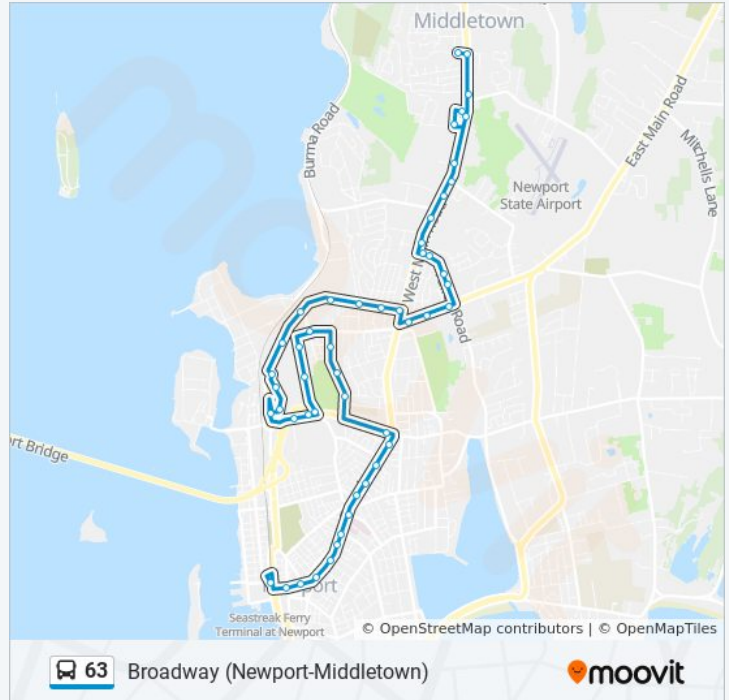

8:30 AM - 4:00 PM

63 bus Info

Direction: Oxbow Apartments

Stops: 53

Trip Duration: 35 min

Line Summary:

E Main Opposite Rego

E Main & Valley

Valley Opposite Chestnut Hill

Opposite 15 Valley

Opposite 7 Valley

Valley Before W Main

W Main After Woolsey

W Main at All Saints Academy

999 W Main

W Main After Forest

1259 W Main

1397 W Main

Browns Before Bennys

Stop & Shop (West Main - Middletown)

W Main After Oliphant

W Main Before Thelma

Oxbow Farms Apartments

Direction: Stop & Shop (Middletown)