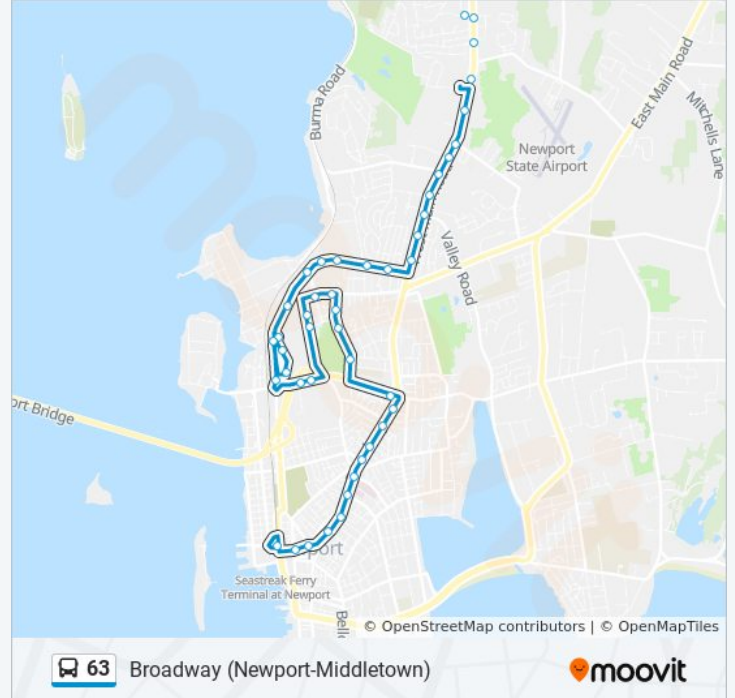

Broadway Opposite Equality Park

Broadway & Collins (Newport Police Department)

Marlborough Before Farewell

Marlborough Opposite Duke

Newport Transit Center (Stop B)

Broadway (Newport-Middletown)

Direction: Oxbow Apartments

53 stops

[VIEW LINE SCHEDULE](#)

Newport Transit Center (Stop B)

Marlborough Before Thames

Marlborough Before Farewell

Newport City Hall

63 bus Time Schedule

Oxbow Apartments Route Timetable: