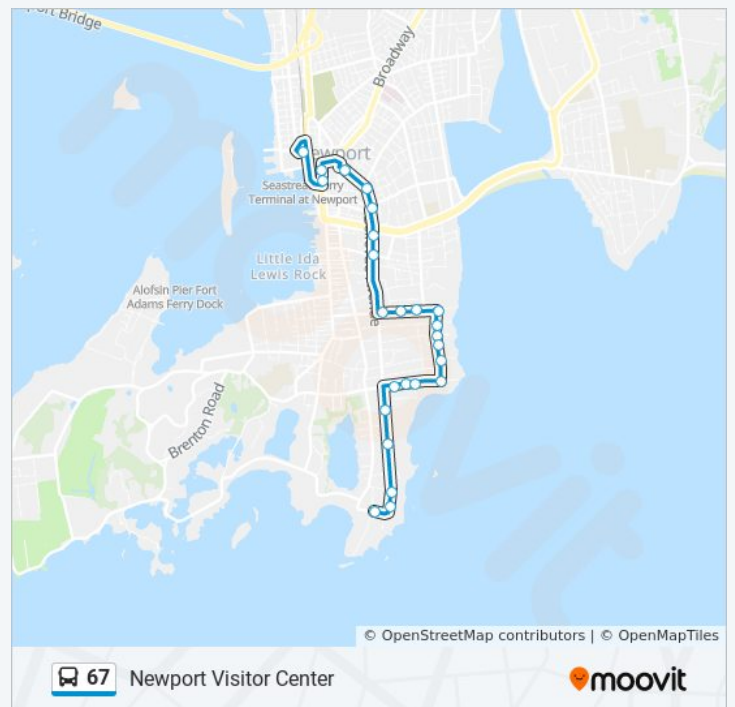

27 stops

[VIEW LINE SCHEDULE](#)

- Bellevue & Ledge
- Bellevue After Rough Point
- Bellevue Before Lakeview
- Marble House (On Bellevue)
- Opposite 541 Bellevue
- Bellevue & Ruggles (Opposite Stoneacre House)
- Ruggles at Carey Mansion
- Ruggles at Wetmore
- Ruggles Before Ochre Point
- Salve Regina University (Ochre Point/Sheppard)
- Ochre Pont at Mcauley Hall
- Ochre Point Before Leroy
- Ochre Point Before Webster
- Ochre Point Before Narragansett
- Narragansett at Narragansett Hall
- Narragansett Before Bellevue
- Bellevue After Parker
- Bellevue at Bellevue Plaza
- Bellevue & Memorial Blvd (At Tennis Hall Of Fame)
- Bellevue After Downing
- Bellevue After Catherine
- Kay After Brinley
- Kay & Mann
- Broadway & Collins (Newport Police Department)
- Marlborough Before Farewell
- Marlborough Opposite Duke
- Newport Transit Center (Stop A)

Newport Transit Center Route Timetable:

Sunday	9:50 AM - 7:45 PM
Monday	7:45 AM - 7:45 PM
Tuesday	7:45 AM - 7:45 PM
Wednesday	7:45 AM - 7:45 PM
Thursday	7:45 AM - 7:45 PM
Friday	7:45 AM - 7:45 PM
Saturday	8:45 AM - 6:50 PM

67 bus Info

Direction: Newport Transit Center

Stops: 27

Trip Duration: 21 min

Line Summary:

67 bus time schedules and route maps are available in an offline PDF at moovitapp.com. Use the [Moovit App](#) to see live bus times, train schedule or subway schedule, and step-by-step directions for all public transit in Boston.

[About Moovit](#) · [MaaS Solutions](#) · [Supported Countries](#) ·

Check Live Arrival Times