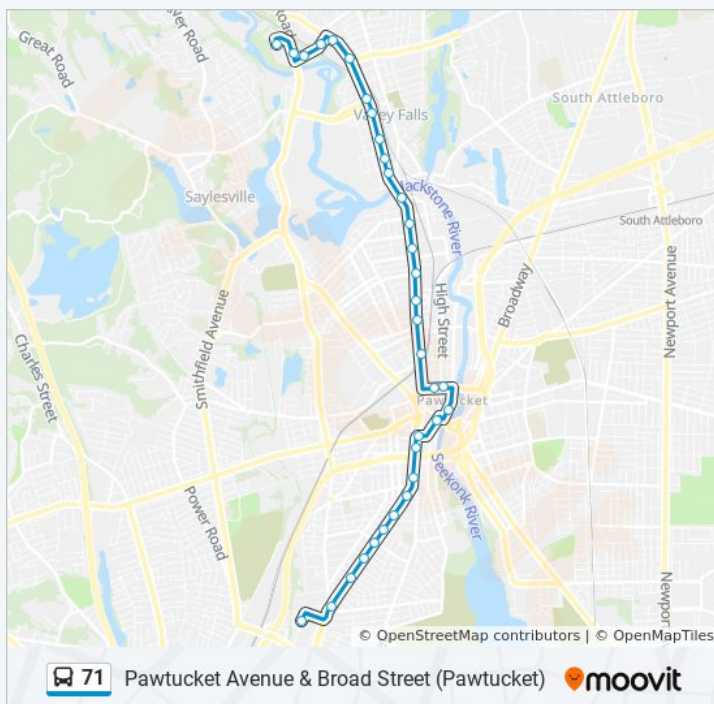

Broad & Barton (After Nickerson)

Broad After Barton

Goff Avenue

Pawtucket-Central Falls Transit Center (Stop A)

**Direction: Stop & Shop (Cumberland)**

31 stops

[VIEW LINE SCHEDULE](#)

Job Lot (Pawtucket)

Hunt & Broad (Opposite 1190 Broad)

Broad After High

Broad Opposite Currier Playlot

Broad Before Chapel

Broad Opposite Jones

Broad & John (Opposite 232 Broad)

**71 bus Time Schedule**

Stop & Shop (Cumberland) Route Timetable:

Sunday	7:15 AM - 5:45 PM
Monday	6:13 AM - 6:53 PM
Tuesday	6:13 AM - 6:53 PM
Wednesday	6:13 AM - 6:53 PM
Thursday	6:13 AM - 6:53 PM
Friday	6:13 AM - 6:53 PM
Saturday	7:15 AM - 6:30 PM

**71 bus Info**

**Direction:** Stop & Shop (Cumberland)

**Stops:** 31

**Trip Duration:** 12 min

**Line Summary:**

Broad Before Church

Broad Before Lafayette

Broad After Dexter

Ann & Hope Way & Broad

Ann & Hope Way After Main