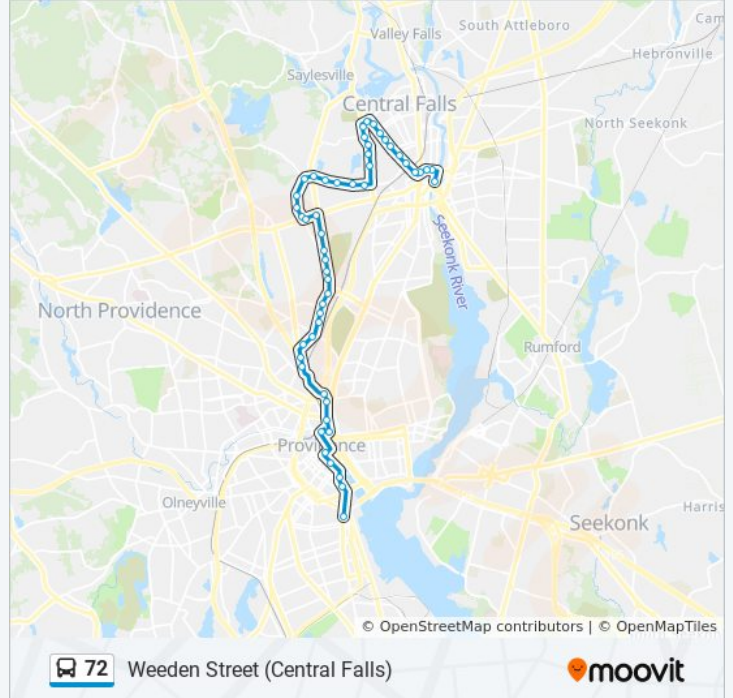

Silver Spring Before Grafton

146 Silver Spring

Walmart (Providence)

Opposite 387 Charles

Admiral & Charles (Opposite 356 Charles)

Opposite 53 Ashburton

Ashburton Before Randall

Charles After Orms

Canal After Smith

Roger Williams National Memorial

Providence Station (Park Row W Before Exchange)

Kennedy Plaza (Stop B)

Dorrance Before Pine

Dyer Before Ship

Eddy & South

Hospital District (Southbound)

Direction: Pawtucket Transit Center Via Weeden St

48 stops

72 bus Time Schedule

Pawtucket Transit Center Via Weeden St Route
Timetable:

Hospital District (Northbound)

Eddy & South

Dyer After Ship

Dorrance Before Pine

Kennedy Plaza (Stop G)

Providence Station (Exchange Before Park Row W)

Roger Williams National Memorial

N Main After Church

Charles Before Orms

201 Charles

Charles Before W River

Admiral & Charles (Opposite Admiral)