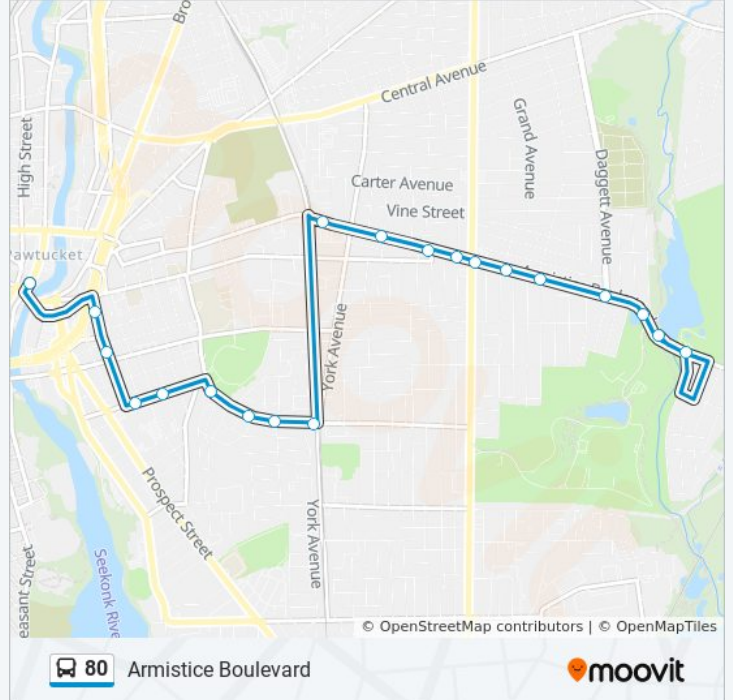

80 bus Info

Direction: Pawtucket Transit Center

Stops: 21

Trip Duration: 19 min

Line Summary:

Direction: Slater Park (Armistice Blvd)

23 stops

[VIEW LINE SCHEDULE](#)

- Pawtucket-Central Falls Transit Center (Stop B)
- Exchange After Broad
- Roosevelt Avenue
- Exchange Before Exchange Ct
- Summit After Walcott
- Summit Before Division
- Memorial Hospital
- Pond Before Young
- Columbus After Pond
- Columbus Before Hazard
- Columbus Before Memorial
- Columbus & George Bennett
- Armistice After George Bennett
- Armistice & York (After Rosemont)
- Armistice Before Bloomfield
- Armistice Before Littlefield
- Armistice & Newport
- Armistice Before Greenslitt

80 bus Info

Direction: Slater Park (Armistice Blvd)

Stops: 23

Trip Duration: 17 min

Line Summary:

Armistice Before Slater Park

Armistice Before Felsmere

Armistice Opposite Parkside

Armistice Opposite Alexander McGregor

Slater Park (Armistice Blvd)

80 bus time schedules and route maps are available in an offline PDF at moovitapp.com. Use the [Moovit App](#) to see live bus times, train schedule or subway schedule, and step-by-step directions for all public transit in Boston.