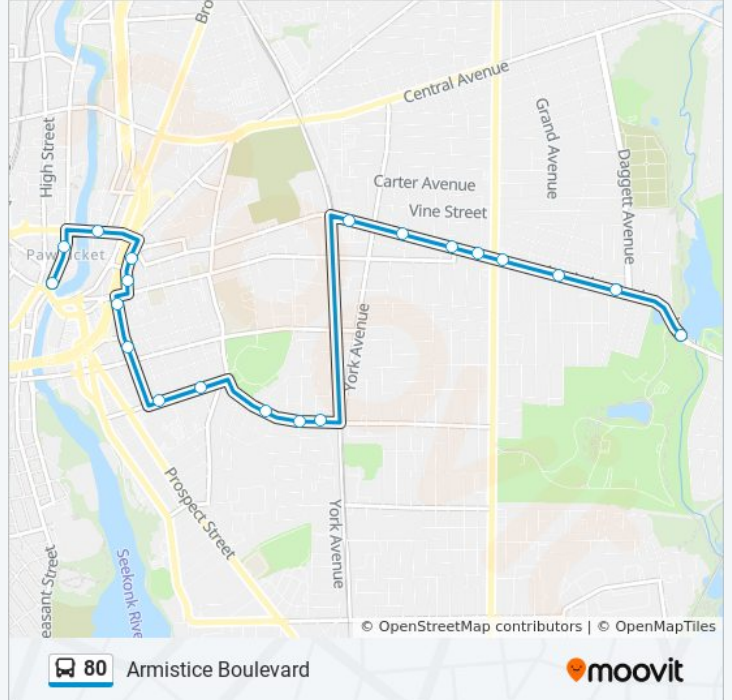

Direction: Pawtucket Transit Center

21 stops

[VIEW LINE SCHEDULE](#)

- Slater Park (Armistice Blvd)
- Armistice After Daggett
- Armistice After Orient
- Armistice & Newport
- Armistice After Littlefield
- Armistice Before Perrin
- Armistice After Rosemont
- Armistice & York (After Alden)
- Columbus & George Bennett (Before Birch)
- Columbus Opposite Memorial
- Columbus Opposite Orth
- Pond After Arch
- Memorial Hospital
- Summit Before Johnson
- Summit Before Walcott
- Underwood After Walcott
- Underwood Before Grove
- Exchange at Tolman High School
- Exchange After Roosevelt
- Goff Avenue
- Pawtucket-Central Falls Transit Center (Stop B)

80 bus Info

Direction: Pawtucket Transit Center

Stops: 21

Trip Duration: 19 min

Line Summary:

Direction: Slater Park (Armistice Blvd)

23 stops

[VIEW LINE SCHEDULE](#)

- Pawtucket-Central Falls Transit Center (Stop B)
- Exchange After Broad
- Roosevelt Avenue
- Exchange Before Exchange Ct
- Summit After Walcott
- Summit Before Division
- Memorial Hospital
- Pond Before Young
- Columbus After Pond
- Columbus Before Hazard
- Columbus Before Memorial
- Columbus & George Bennett
- Armistice After George Bennett
- Armistice & York (After Rosemont)
- Armistice Before Bloomfield
- Armistice Before Littlefield
- Armistice & Newport
- Armistice Before Greenslitt

80 bus Info

Direction: Slater Park (Armistice Blvd)

Stops: 23

Trip Duration: 17 min

Line Summary:

Armistice Before Slater Park

Armistice Before Felsmere

Armistice Opposite Parkside