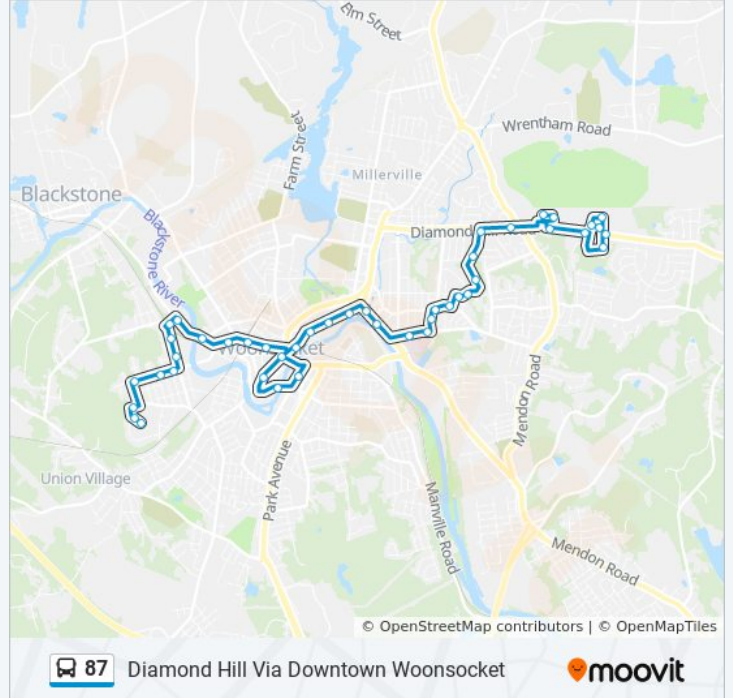

Direction: Diamond Hill Plaza

43 stops

[VIEW LINE SCHEDULE](#)

- Memorial Drive
- Memorial Before Bourdon
- Mason Opposite Tenth
- Fairmount After Ninth
- Fairmount After Fifth
- Fairmount After Third
- Second After Chestnut
- 525 Second
- Second & River
- River After Second
- River Opposite Blackstone
- Verry Opposite Ymca
- Railroad Before Arnold
- Opposite 147 Railroad
- Main Street (Municipal Parking Lot)
- Main Between Ascension & Arnold
- Bernon Opposite Allen
- 100 Front
- 113 Clinton
- Clinton Opposite Veterans
- Clinton at Strip Mall
- Clinton at Kennedy Manor

87 bus Time Schedule

Diamond Hill Plaza Route Timetable:

Sunday	6:50 AM - 9:30 PM
Monday	6:07 AM - 9:32 PM
Tuesday	6:07 AM - 9:32 PM
Wednesday	6:07 AM - 9:32 PM
Thursday	6:07 AM - 9:32 PM
Friday	6:07 AM - 9:32 PM
Saturday	6:50 AM - 9:30 PM

87 bus Info

Direction: Diamond Hill Plaza

Stops: 43

Trip Duration: 32 min

Line Summary:

- Cumberland After Clinton
- Cumberland Before Kendrick
- Cass & Dulude
- 255 Cass
- Sweet Opposite Stanley
- Elm Opposite Winthrop
- Elm Opposite Florida
- 715 Robinson
- 263 Morin Heights
- Linden Before Hayes
- Linden Before Diamond Hill
- Diamond Hill After Morris
- Walnut Hill Plaza (Savers)
- Walnut Hill Plaza (Planet Fitness)
- Diamond Hill Opposite Walnut Hill
- Diamond Hill Before Rock Ridge
- Job Lot (Woonsocket)
- Service Rd (Pricerite)
- Diamond Hill Plaza (Pricerite)
- Diamond Hill Plaza (Dollar Tree)
- Diamond Hill Plaza (Mcdonald'S)

Direction: Memorial Drive

39 stops

[VIEW LINE SCHEDULE](#)

- Diamond Hill Plaza (Mcdonald'S)
- Diamond Hill Plaza (Pricerite)
- Diamond Hill Plaza (Dollar Tree)
- Diamond Hill at Diamond Hill Plaza
- Job Lot (Woonsocket)
- Diamond Hill at Diamond Hill Plaza
- 1500 Diamond Hill
- Walnut Hill Plaza (Savers)