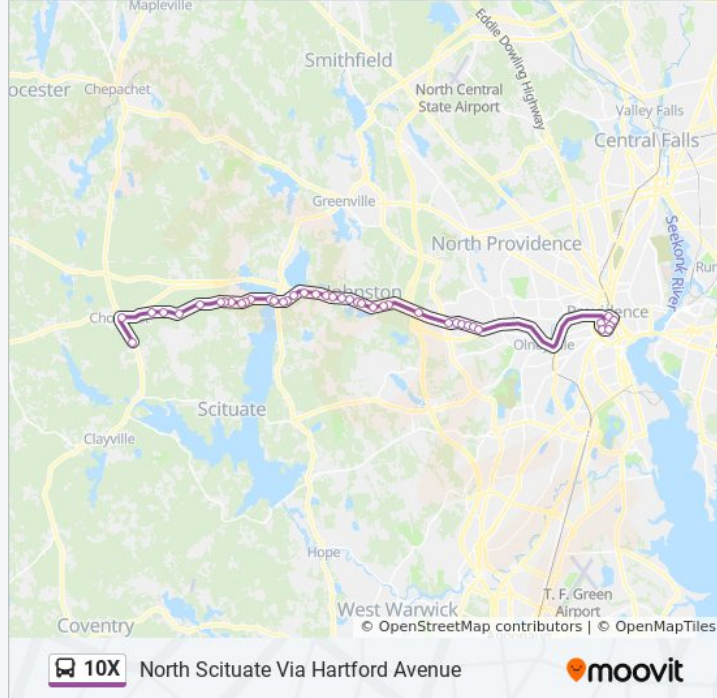

Stops: 42

Trip Duration: 50 min

Line Summary:

Hartford at Scituate Village

After 33 Danielson

Danielson Before Institute

Danielson Opposite Sholes

155 Danielson

Direction: Providence

41 stops

[VIEW LINE SCHEDULE](#)

Foster (Foster Center Baptist Church)

Scituate Senior Center

Chopmist Hill Fire Station

945 Danielson

864 Danielson