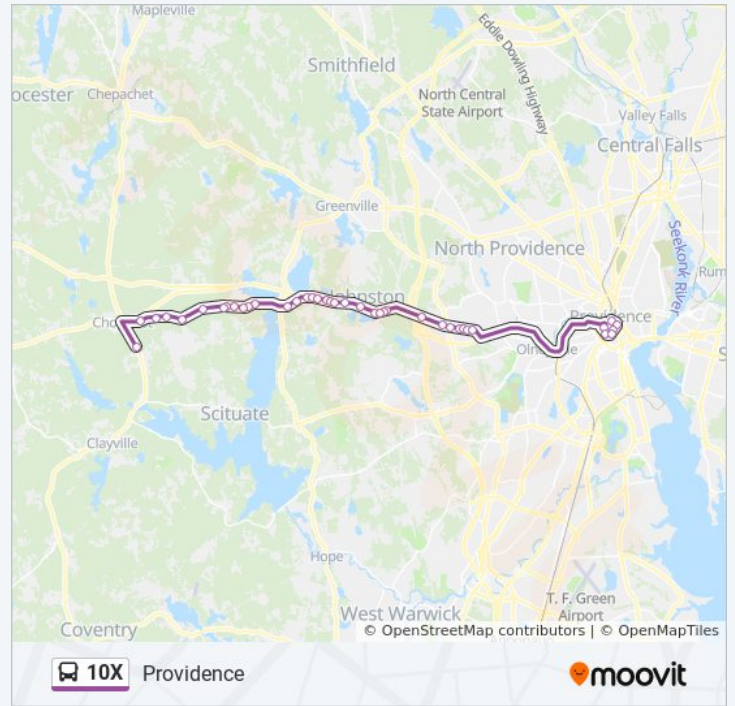

Direction: Providence

41 stops

[VIEW LINE SCHEDULE](#)

Foster (Foster Center Baptist Church)

Scituate Senior Center

Chopmist Hill Fire Station

945 Danielson

864 Danielson

Danielson Before Suddard

Danielson Opposite St Mary

Opposite 493 Danielson

Opposite 449 Danielson

10X bus Time Schedule

Providence Route Timetable:

Sunday	Not Operational
Monday	7:00 AM
Tuesday	7:00 AM
Wednesday	7:00 AM
Thursday	7:00 AM
Friday	7:00 AM
Saturday	Not Operational

10X bus Info

Direction: Providence

Stops: 41

Trip Duration: 48 min
Line Summary:

- Danielson Before Dexter
- Danielson & Rockland (After Elmdale)
- Danielson Before Battey Meetinghouse
- Danielson Opposite State Police Complex
- Before 272 Danielson
- Danielson Before Sholes
- 32 Danielson
- Hartford Opposite Scituate Village
- Hartford After Ridgewood
- Opposite 525 Hartford
- Hartford Before Bishop Hill
- 2525 Hartford
- 2650 Hartford
- Hartford Before Pine Grove
- Hartford Opposite Corona
- Hartford & Reservoir (Before Reservoir)
- 265 Hartford
- 263 Hartford
- Opposite 2151 Hartford
- Hartford After I-295
- Hartford & Atwood (Before Atwood)
- Hartford After Atwood
- Hartford Opp Elsie
- Hartford After Dale
- Hartford Before Wilson
- Hartford After Dix
- Rhode Island Convention Center (Sabin)
- Westminster Street
- Weybosset Before Richmond
- Weybosset & Eddy
- Turks Head (Weybosset Before Post Office)
- Exchange Terrace (Kennedy Plaza - Stop X)