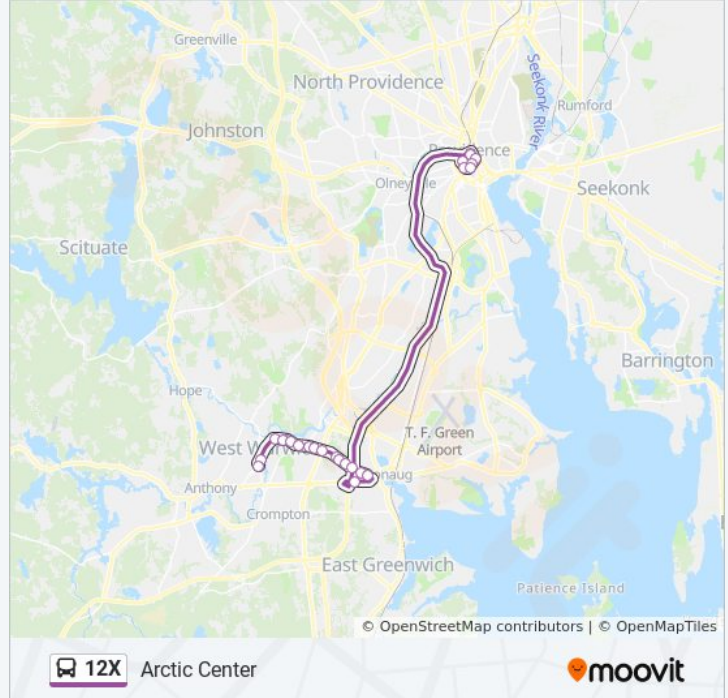

Turks Head (Weybosset Before Post Office)

Memorial After Exchange

Park & Ride (Ri-117 - Warwick)

Tollgate After Centerville

Tollgate Before Emily

215 Tollgate

330 Tollgate

Kent Hospital (On Tollgate)

Tollgate Opposite Hilary

Toll Gate After Bald Hill

979 Toll Gate Rd

Providence & Tollgate (At 1060 Tollgate)

Providence After New London

Providence Opposite Westcott Terrace

268 Providence St

230 Providence St

12X bus Info

Direction: Arctic

Stops: 27

Trip Duration: 45 min

Line Summary:

Providence Before Hay

Providence After Nichols

22 Providence St

1155 Main

Arctic Center (Main Before Washington)

Direction: Providence

16 stops

[VIEW LINE SCHEDULE](#)

Bank & Main

Arctic Center (Main Before Washington)

1387 Main