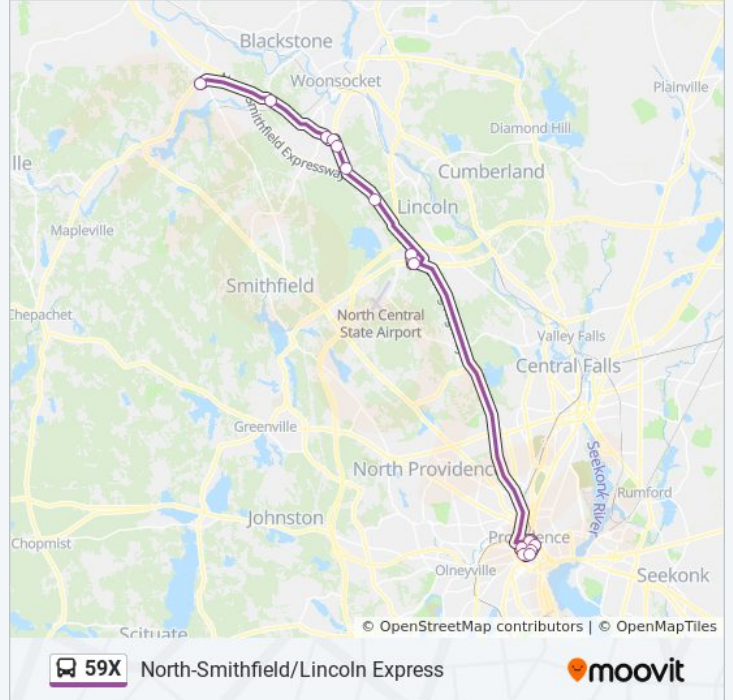

**59X bus Time Schedule**

Providence Route Timetable:

Sunday	Not Operational
Monday	6:30 AM - 7:30 AM
Tuesday	6:30 AM - 7:30 AM
Wednesday	6:30 AM - 7:30 AM
Thursday	6:30 AM - 7:30 AM
Friday	6:30 AM - 7:30 AM
Saturday	Not Operational

**59X bus Info**

**Direction:** Providence

**Stops:** 16

**Trip Duration:** 50 min

**Line Summary:**

59X bus time schedules and route maps are available in an offline PDF at [moovitapp.com](https://moovitapp.com). Use the [Moovit App](#) to see live bus times, train schedule or subway schedule, and step-by-step directions for all public transit in Boston.