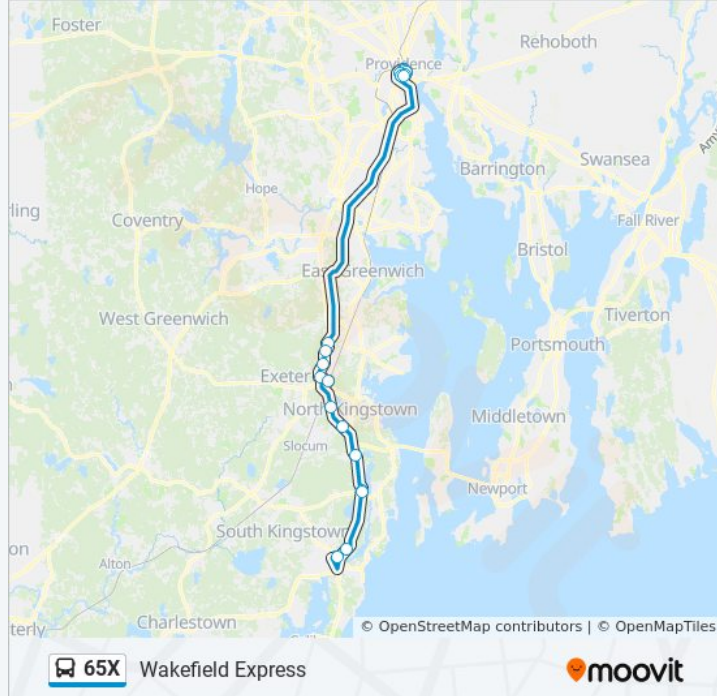

Westminster Street

Weybosset Before Richmond

Weybosset & Eddy

Turks Head (Weybosset Before Post Office)

65X bus time schedules and route maps are available in an offline PDF at moovitapp.com. Use the [Moovit App](#) to see live bus times, train schedule or subway schedule, and step-by-step directions for all public transit in Boston.

[About Moovit](#) • [MaaS Solutions](#) • [Supported Countries](#) • [Mooviter Community](#)

© 2024 Moovit - All Rights Reserved

Check Live Arrival Times