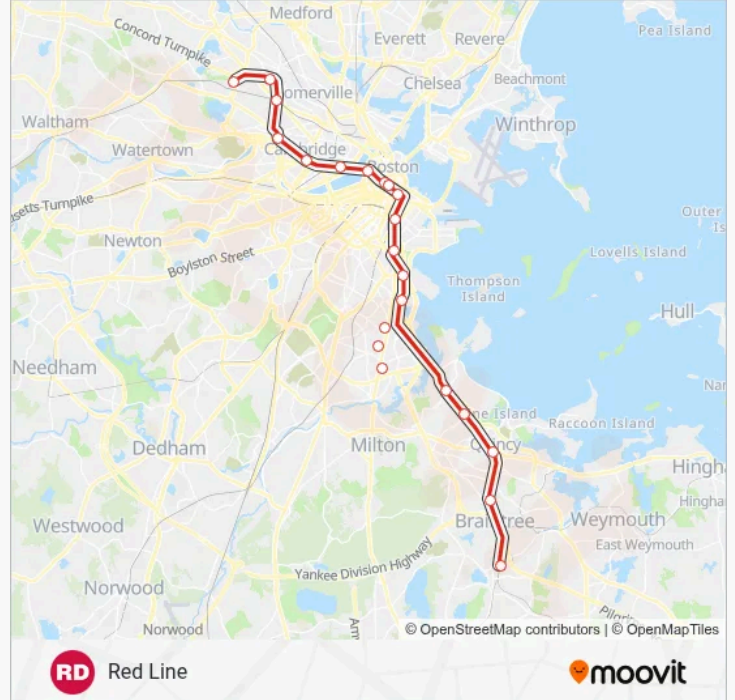

### Direction: Ashmont/Braintree

22 stops

[VIEW LINE SCHEDULE](#)

Alewife  
Davis Sq.  
Porter  
Harvard Square  
Central  
Kendall/MIT  
Charles/Mgh  
Park Street  
Downtown Crossing  
South Station  
Broadway  
Andrew  
Jfk/Umass  
Savin Hill  
Fields Corner  
Shawmut  
Ashmont / Peabody Sq.  
North Quincy  
Wollaston  
Quincy Center

### RED LINE subway Info

**Direction:** Ashmont/Braintree

**Stops:** 22

**Trip Duration:** 38 min

**Line Summary:**

Quincy Adams

Braintree

**Direction: Alewife**

22 stops

[VIEW LINE SCHEDULE](#)

Braintree

Quincy Adams

Quincy Center

Wollaston

North Quincy

Ashmont / Peabody Sq.

**RED LINE subway Info**

**Direction:** Alewife

**Stops:** 22

**Trip Duration:** 39 min

**Line Summary:**

Harvard Square

Porter

Davis Sq.