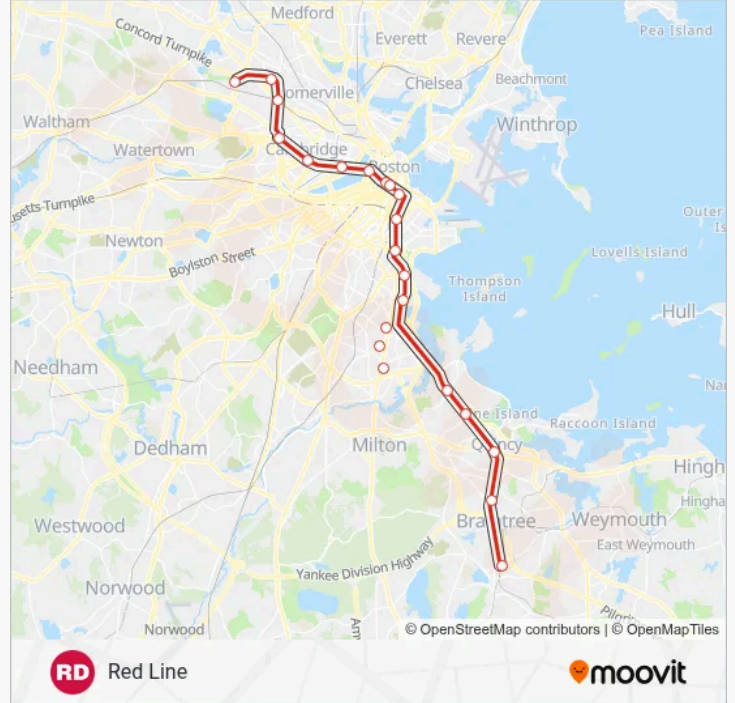

Harvard Square

Porter

Davis Sq.

Alewife

RED LINE subway time schedules and route maps are available in an offline PDF at moovitapp.com. Use the Moovit App to see live bus times, train schedule or subway schedule, and step-by-step directions for all public transit in Boston.

© 2026 Moovit - All Rights Reserved