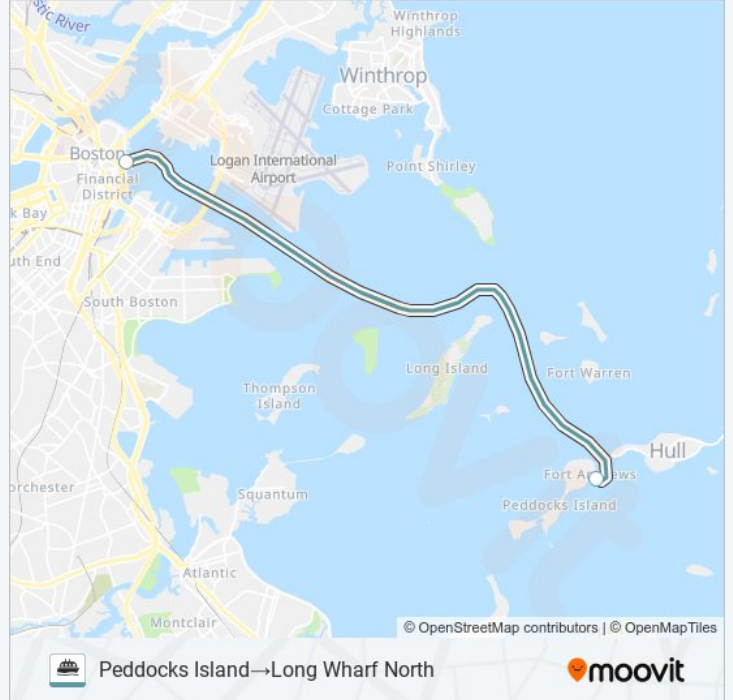

LONG WHARF FERRY ferry Info**Direction:** Georges Island → Long Wharf North**Stops:** 2**Trip Duration:** 45 min**Line Summary:**

Direction: Peddocks Island → Long Wharf North

2 stops

[VIEW LINE SCHEDULE](#)

Peddocks Island

Long Wharf North

LONG WHARF FERRY ferry Time Schedule

Peddocks Island → Long Wharf North Route

Timetable:

Sunday	4:10 PM
Monday	4:10 PM
Tuesday	4:10 PM
Wednesday	4:10 PM
Thursday	4:10 PM
Friday	4:10 PM
Saturday	4:10 PM

LONG WHARF FERRY ferry Info

Direction: Peddocks Island → Long Wharf North

Stops: 2

Trip Duration: 50 min

Line Summary:

Direction: Spectacle Island → Long Wharf North

2 stops

[VIEW LINE SCHEDULE](#)