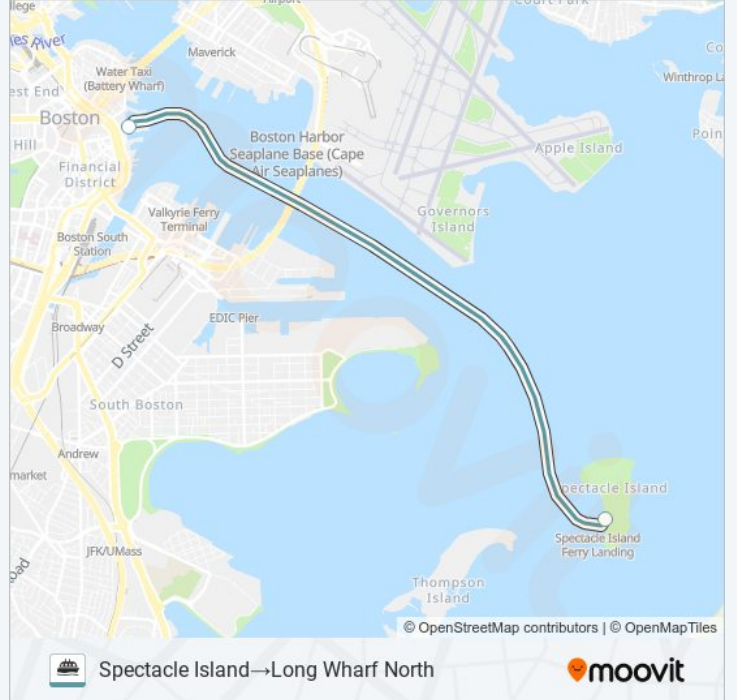

LONG WHARF FERRY ferry Info**Direction:** Georges Island → Long Wharf North**Stops:** 2**Trip Duration:** 45 min**Line Summary:**

Direction: Peddocks Island → Long Wharf North

2 stops

[VIEW LINE SCHEDULE](#)

LONG WHARF FERRY ferry Info

Direction: Peddocks Island → Long Wharf North

Stops: 2

Trip Duration: 50 min

Line Summary:

Direction: Spectacle Island → Long Wharf North

2 stops

[VIEW LINE SCHEDULE](#)

Spectacle Island

Long Wharf North

LONG WHARF FERRY ferry Time Schedule

Spectacle Island → Long Wharf North Route

Timetable:

Sunday	11:30 AM - 5:30 PM
Monday	11:30 AM - 5:30 PM
Tuesday	11:30 AM - 5:30 PM
Wednesday	11:30 AM - 5:30 PM
Thursday	11:30 AM - 5:30 PM
Friday	11:30 AM - 5:30 PM
Saturday	11:30 AM - 5:30 PM

LONG WHARF FERRY ferry Info

Direction: Spectacle Island → Long Wharf North

Stops: 2

Trip Duration: 30 min

Line Summary:

LONG WHARF FERRY ferry time schedules and route maps are available in an offline PDF at moovitapp.com. Use the [Moovit App](#) to see live bus times, train schedule or subway schedule, and step-by-step directions for all public transit in Boston.