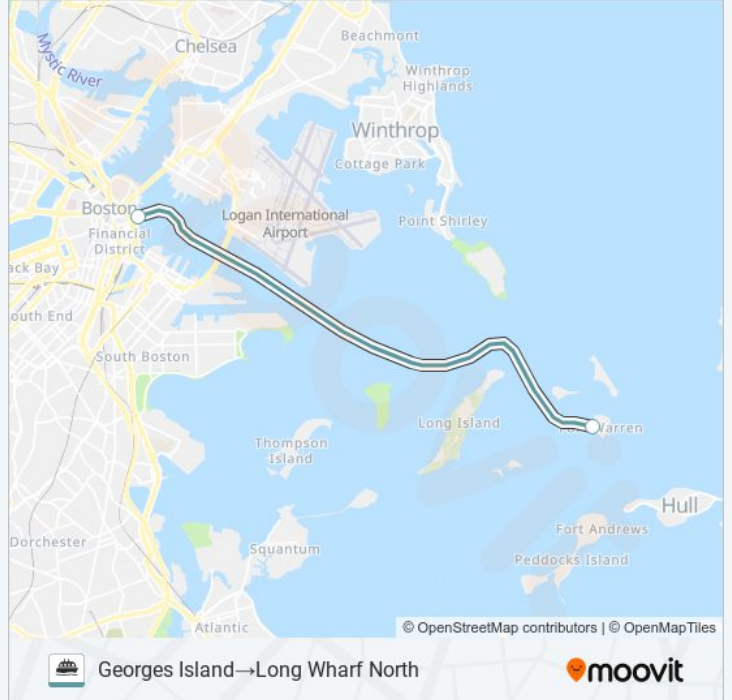

(1) Georges Island → Long Wharf North: 11:00 AM - 5:00 PM (2) Peddocks Island → Long Wharf North: 4:10 PM (3) Spectacle Island → Long Wharf North: 11:30 AM - 5:30 PM

Use the Moovit App to find the closest LONG WHARF FERRY ferry station near you and find out when is the next LONG WHARF FERRY ferry arriving.

Direction: Georges Island → Long Wharf North

2 stops

[VIEW LINE SCHEDULE](#)

Georges Island

Long Wharf North

LONG WHARF FERRY ferry Time Schedule

Georges Island → Long Wharf North Route Timetable:

Sunday	11:00 AM - 5:00 PM
Monday	11:00 AM - 5:00 PM
Tuesday	11:00 AM - 5:00 PM
Wednesday	11:00 AM - 5:00 PM
Thursday	11:00 AM - 5:00 PM
Friday	11:00 AM - 5:00 PM
Saturday	11:00 AM - 5:00 PM

LONG WHARF FERRY ferry Info**Direction:** Georges Island → Long Wharf North**Stops:** 2**Trip Duration:** 45 min**Line Summary:**

Direction: Peddocks Island → Long Wharf North

2 stops

[VIEW LINE SCHEDULE](#)

LONG WHARF FERRY ferry Info

Direction: Peddocks Island → Long Wharf North

Stops: 2

Trip Duration: 50 min

Line Summary:

Direction: Spectacle Island → Long Wharf North

2 stops

[VIEW LINE SCHEDULE](#)