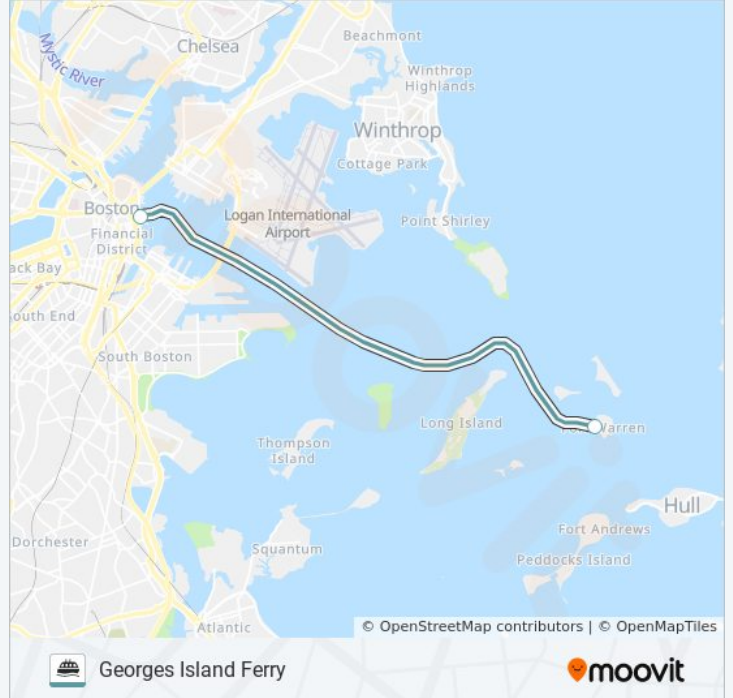

Use the Moovit App to find the closest GEORGES ISLAND FERRY ferry station near you and find out when is the next GEORGES ISLAND FERRY ferry arriving.

Direction: Hewitt's Cove→Georges Island

2 stops

[VIEW LINE SCHEDULE](#)

GEORGES ISLAND FERRY ferry Info**Direction:** Hewitt's Cove→Georges Island**Stops:** 2**Trip Duration:** 30 min**Line Summary:**

Direction: Long Wharf North→Georges Island

2 stops

[VIEW LINE SCHEDULE](#)

Long Wharf North

Georges Island

GEORGES ISLAND FERRY ferry Time Schedule

Long Wharf North→Georges Island Route Timetable:

Sunday	10:00 AM - 4:00 PM
Monday	10:00 AM - 4:00 PM
Tuesday	10:00 AM - 4:00 PM
Wednesday	10:00 AM - 4:00 PM
Thursday	10:00 AM - 4:00 PM
Friday	10:00 AM - 4:00 PM
Saturday	10:00 AM - 4:00 PM

GEORGES ISLAND FERRY ferry Info

Direction: Long Wharf North→Georges Island

Stops: 2

Trip Duration: 45 min

Line Summary:

Direction: Lovells Island → Georges Island

2 stops

[VIEW LINE SCHEDULE](#)