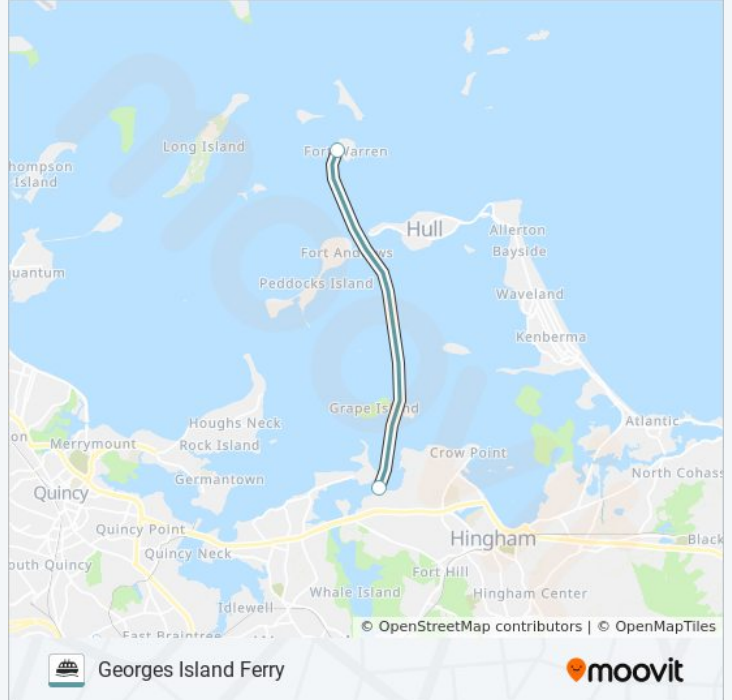

Use the Moovit App to find the closest GEORGES ISLAND FERRY ferry station near you and find out when is the next GEORGES ISLAND FERRY ferry arriving.

Direction: Hewitt's Cove→Georges Island

2 stops

[VIEW LINE SCHEDULE](#)

Hewitt's Cove

Georges Island

GEORGES ISLAND FERRY ferry Time Schedule

Hewitt's Cove→Georges Island Route Timetable:

Sunday	9:00 AM - 3:40 PM
Monday	10:00 AM - 12:00 PM
Tuesday	10:00 AM - 12:00 PM
Wednesday	10:00 AM - 12:00 PM
Thursday	10:00 AM - 12:00 PM
Friday	10:00 AM - 3:40 PM
Saturday	9:00 AM - 3:40 PM

GEORGES ISLAND FERRY ferry Info**Direction:** Hewitt's Cove→Georges Island**Stops:** 2**Trip Duration:** 30 min**Line Summary:**

Direction: Long Wharf North→Georges Island

2 stops

[VIEW LINE SCHEDULE](#)

GEORGES ISLAND FERRY ferry Info

Direction: Long Wharf North→Georges Island

Stops: 2

Trip Duration: 45 min

Line Summary:

Direction: Lovells Island → Georges Island

2 stops

[VIEW LINE SCHEDULE](#)