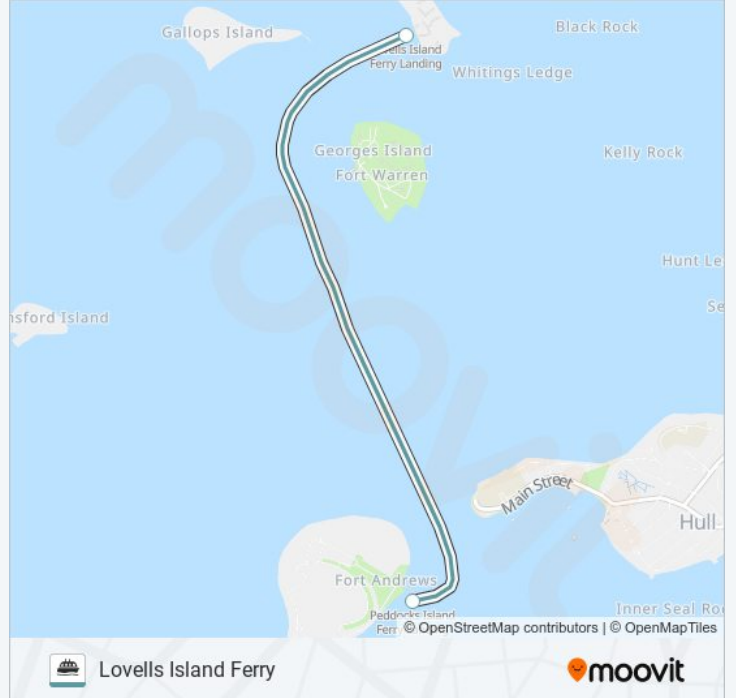

Use the Moovit App to find the closest LOVELLS ISLAND FERRY ferry station near you and find out when is the next LOVELLS ISLAND FERRY ferry arriving.

Direction: Georges Island→Lovells Island

2 stops

[VIEW LINE SCHEDULE](#)

LOVELLS ISLAND FERRY ferry Info**Direction:** Georges Island→Lovells Island**Stops:** 2**Trip Duration:** 10 min**Line Summary:**

Direction: Peddocks Island→Lovells Island

2 stops

[VIEW LINE SCHEDULE](#)

Peddocks Island

Lovells Island

LOVELLS ISLAND FERRY ferry Time Schedule

Peddocks Island→Lovells Island Route Timetable:

Sunday	11:50 AM
Monday	11:50 AM
Tuesday	11:50 AM
Wednesday	11:50 AM
Thursday	11:50 AM
Friday	11:50 AM
Saturday	11:50 AM

LOVELLS ISLAND FERRY ferry Info

Direction: Peddocks Island→Lovells Island

Stops: 2

Trip Duration: 20 min

Line Summary:

Direction: Spectacle Island → Lovells Island

2 stops

[VIEW LINE SCHEDULE](#)