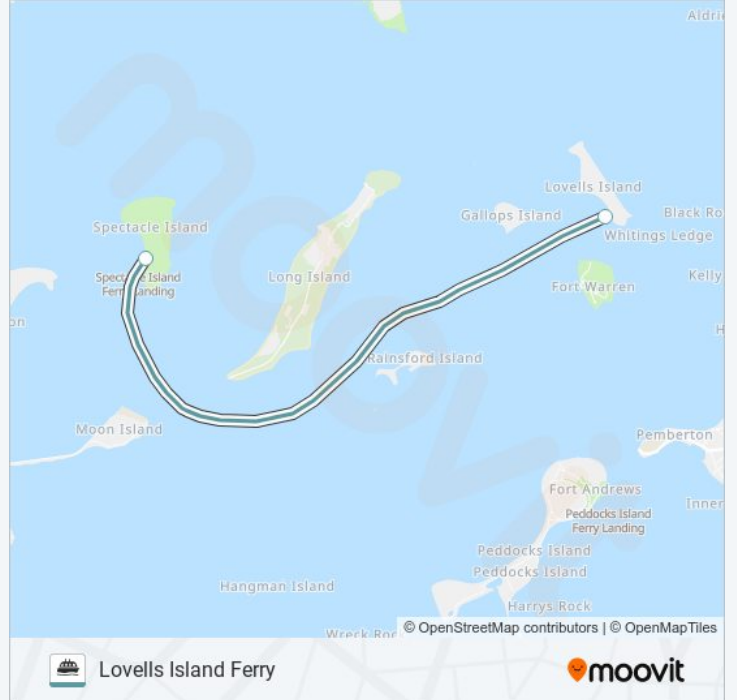

LOVELLS ISLAND FERRY ferry Info**Direction:** Georges Island→Lovells Island**Stops:** 2**Trip Duration:** 10 min**Line Summary:**

Direction: Peddocks Island→Lovells Island

2 stops

[VIEW LINE SCHEDULE](#)

LOVELLS ISLAND FERRY ferry Info

Direction: Peddocks Island→Lovells Island

Stops: 2

Trip Duration: 20 min

Line Summary:

Direction: Spectacle Island → Lovells Island

2 stops

[VIEW LINE SCHEDULE](#)

Spectacle Island

Lovells Island

LOVELLS ISLAND FERRY ferry Time Schedule

Spectacle Island → Lovells Island Route Timetable:

Sunday	2:30 PM
Monday	2:30 PM
Tuesday	2:30 PM
Wednesday	2:30 PM
Thursday	2:30 PM
Friday	2:30 PM
Saturday	2:30 PM

LOVELLS ISLAND FERRY ferry Info

Direction: Spectacle Island → Lovells Island

Stops: 2

Trip Duration: 20 min

Line Summary:

LOVELLS ISLAND FERRY ferry time schedules and route maps are available in an offline PDF at moovitapp.com. Use the Moovit App to see live bus times, train schedule or subway schedule, and step-by-step directions for all public transit in Boston.