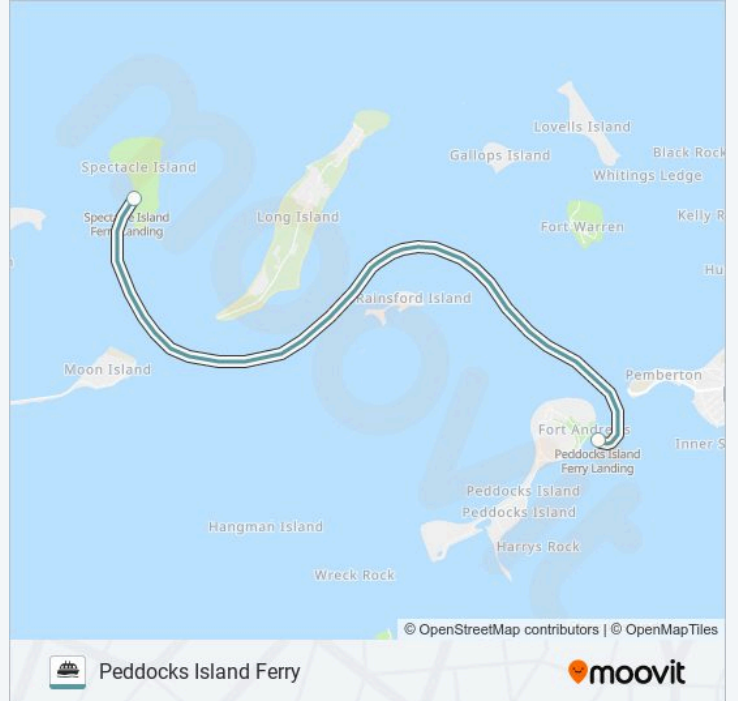

**PEDDOCKS ISLAND FERRY ferry Info**

**Direction:** Hewitt's Cove → Peddocks Island

**Stops:** 2

**Trip Duration:** 15 min

**Line Summary:**

**Direction: Lovells Island→Peddocks Island**

2 stops

[VIEW LINE SCHEDULE](#)

**PEDDOCKS ISLAND FERRY ferry Info**

**Direction:** Lovells Island→Peddocks Island

**Stops:** 2

**Trip Duration:** 20 min

**Line Summary:**

**Direction: Spectacle Island→Peddocks Island**

2 stops

[VIEW LINE SCHEDULE](#)

Spectacle Island

Peddocks Island

**PEDDOCKS ISLAND FERRY ferry Time Schedule**

Spectacle Island→Peddocks Island Route Timetable:

Sunday	9:40 AM
Monday	9:40 AM
Tuesday	9:40 AM
Wednesday	9:40 AM
Thursday	9:40 AM
Friday	9:40 AM
Saturday	9:40 AM

**PEDDOCKS ISLAND FERRY ferry Info**

**Direction:** Spectacle Island→Peddocks Island

**Stops:** 2

**Trip Duration:** 25 min

**Line Summary:**

PEDDOCKS ISLAND FERRY ferry time schedules and route maps are available in an offline PDF at [moovitapp.com](https://moovitapp.com). Use the Moovit App to see live bus times, train schedule or subway schedule, and step-by-step directions for all public transit in Boston.