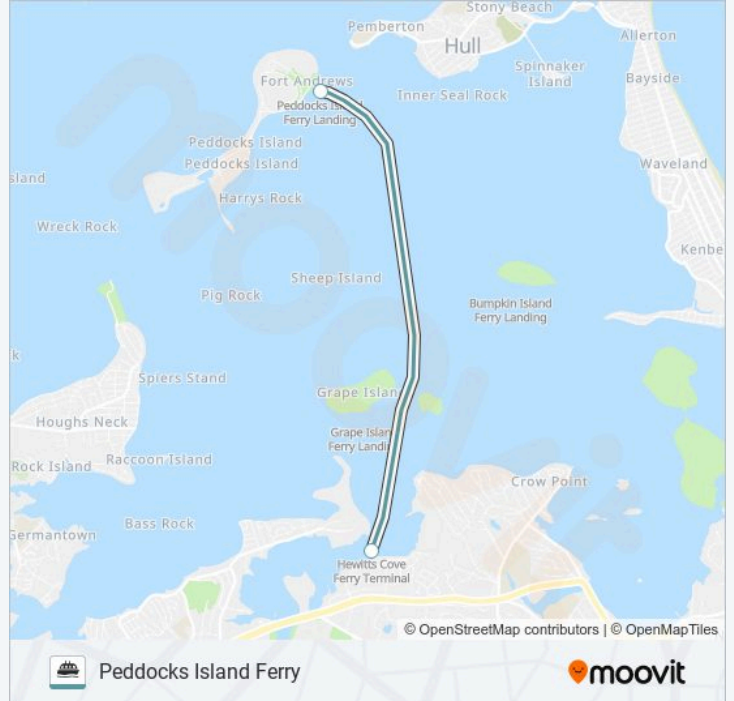

## PEDDOCKS ISLAND FERRY

**PEDDOCKS ISLAND FERRY ferry Info****Direction:** Georges Island→Peddocks Island**Stops:** 2**Trip Duration:** 15 min**Line Summary:**

**Direction: Hewitt's Cove → Peddocks Island**

2 stops

[VIEW LINE SCHEDULE](#)

Hewitt's Cove

Peddocks Island

**PEDDOCKS ISLAND FERRY ferry Time Schedule**

Hewitt's Cove → Peddocks Island Route Timetable:

Sunday	10:20 AM
Monday	Not Operational
Tuesday	Not Operational
Wednesday	Not Operational
Thursday	Not Operational
Friday	10:20 AM
Saturday	10:20 AM

**PEDDOCKS ISLAND FERRY ferry Info**

**Direction:** Hewitt's Cove → Peddocks Island

**Stops:** 2

**Trip Duration:** 15 min

**Line Summary:**

**Direction: Lovells Island→Peddocks Island**

2 stops

[VIEW LINE SCHEDULE](#)