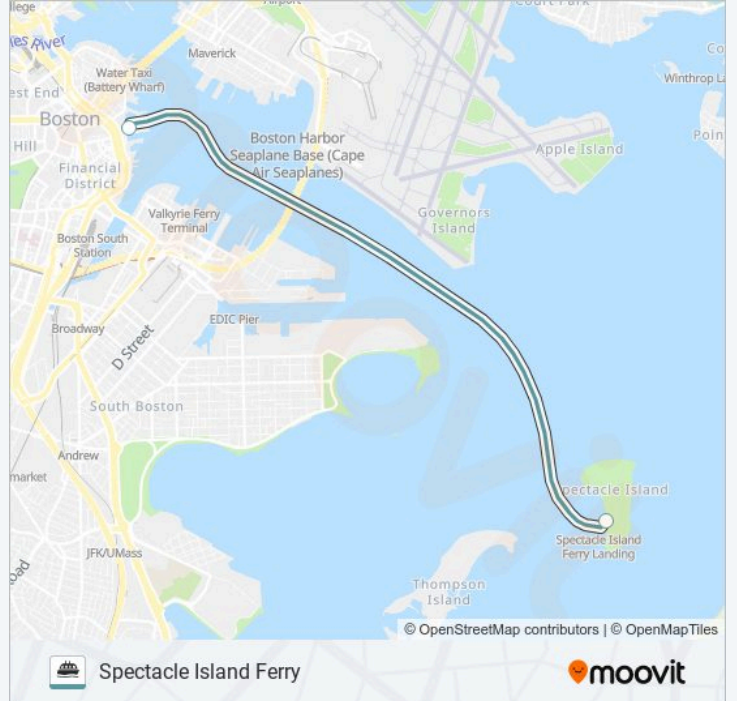

Use the Moovit App to find the closest SPECTACLE ISLAND FERRY ferry station near you and find out when is the next SPECTACLE ISLAND FERRY ferry arriving.

Direction: Long Wharf North→Spectacle Island

2 stops

[VIEW LINE SCHEDULE](#)

Long Wharf North

Spectacle Island

SPECTACLE ISLAND FERRY ferry Time Schedule

Long Wharf North→Spectacle Island Route

Timetable:

Sunday	9:00 AM - 4:30 PM
Monday	9:00 AM - 4:30 PM
Tuesday	9:00 AM - 4:30 PM
Wednesday	9:00 AM - 4:30 PM
Thursday	9:00 AM - 4:30 PM
Friday	9:00 AM - 4:30 PM
Saturday	9:00 AM - 4:30 PM

SPECTACLE ISLAND FERRY ferry Info**Direction:** Long Wharf North→Spectacle Island**Stops:** 2**Trip Duration:** 30 min**Line Summary:**

Direction: Lovells Island→Spectacle Island

2 stops

[VIEW LINE SCHEDULE](#)

SPECTACLE ISLAND FERRY ferry Info

Direction: Lovells Island→Spectacle Island

Stops: 2

Trip Duration: 25 min

Line Summary:

Direction: Peddocks Island→Spectacle Island

2 stops

[VIEW LINE SCHEDULE](#)