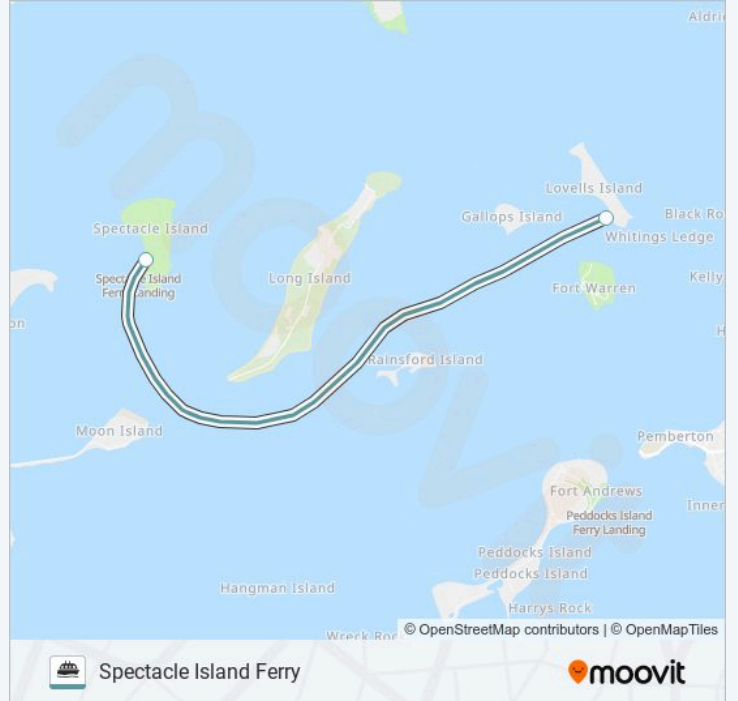

SPECTACLE ISLAND FERRY ferry Info**Direction:** Long Wharf North→Spectacle Island**Stops:** 2**Trip Duration:** 30 min**Line Summary:**

Direction: Lovells Island→Spectacle Island

2 stops

[VIEW LINE SCHEDULE](#)

Lovells Island

Spectacle Island

SPECTACLE ISLAND FERRY ferry Time Schedule

Lovells Island→Spectacle Island Route Timetable:

Sunday	12:20 PM
Monday	12:20 PM
Tuesday	12:20 PM
Wednesday	12:20 PM
Thursday	12:20 PM
Friday	12:20 PM
Saturday	12:20 PM

SPECTACLE ISLAND FERRY ferry Info

Direction: Lovells Island→Spectacle Island

Stops: 2

Trip Duration: 25 min

Line Summary:

Direction: Peddocks Island→Spectacle Island

2 stops

[VIEW LINE SCHEDULE](#)