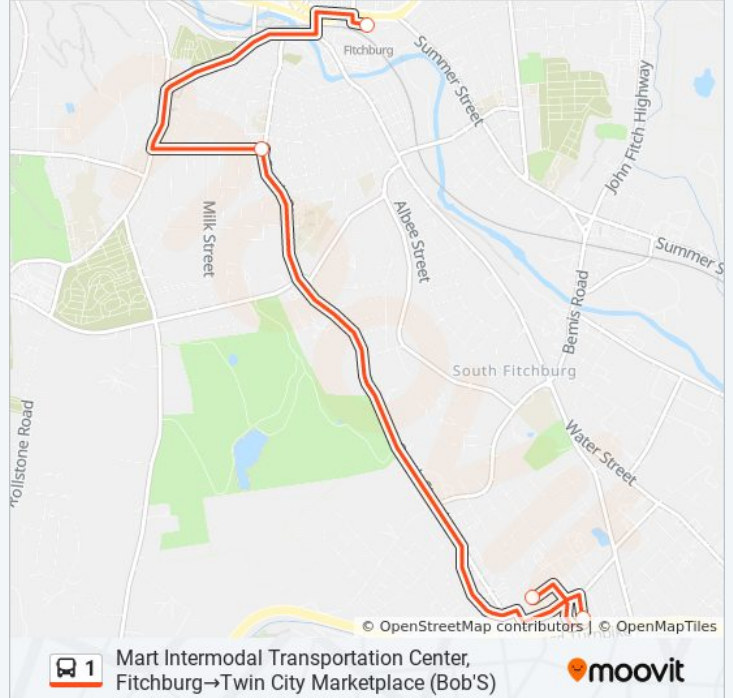

1 bus Info

Direction: Mart Intermodal Transportation Center, Fitchburg→Mart Intermodal Transportation Center, Fitchburg

Stops: 14

Trip Duration: 65 min

Line Summary:

Direction: Mart Intermodal Transportation Center, Fitchburg→Twin City Marketplace (Bob'S)

4 stops

[VIEW LINE SCHEDULE](#)

Mart Intermodal Transportation Center, Fitchburg

South Street & Pine Street, Fitchburg

Twin City Marketplace (Hannaford)

Twin City Marketplace (Bob'S)

1 bus Time Schedule

Mart Intermodal Transportation Center, Fitchburg→Twin City Marketplace (Bob'S) Route
Timetable:

Sunday	Not Operational
Monday	Not Operational
Tuesday	Not Operational
Wednesday	Not Operational
Thursday	Not Operational
Friday	Not Operational
Saturday	6:35 PM

1 bus Info

Direction: Mart Intermodal Transportation Center, Fitchburg→Twin City Marketplace (Bob'S)

Stops: 4

Trip Duration: 9 min

Line Summary:

Direction: Twin City Marketplace (Bob'S)→Mart Intermodal Transportation Center, Fitchburg

11 stops

[VIEW LINE SCHEDULE](#)

- Twin City Marketplace (Bob'S)
- Twin City Marketplace (Hannaford)
- Leominster Senior Center
- Monument Square West Street, Leominster
- La Pierre Building East (Spruce St.), Leominster
- Mall at Whitney Field - Food Court, Leominster
- Mall at Whitney Field - Market Basket, Leominster
- North Leominster Commuter Rail
- Kings Corner, Leominster
- Whalom Road & Summer Street, Lunenburg
- Mart Intermodal Transportation Center, Fitchburg