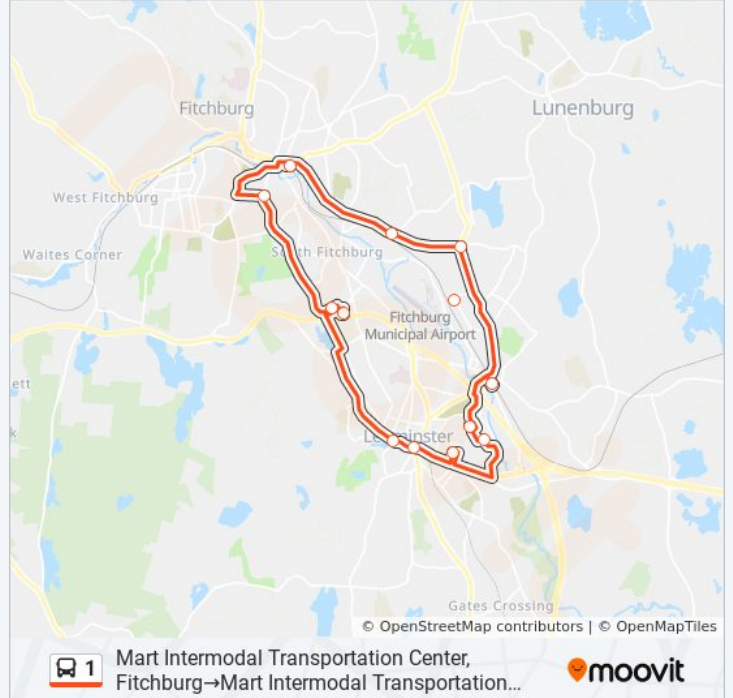

Use the Moovit App to find the closest 1 bus station near you and find out when is the next 1 bus arriving.

Direction: Mart Intermodal Transportation Center, Fitchburg→Mart Intermodal Transportation Center, Fitchburg

14 stops

[VIEW LINE SCHEDULE](#)

- Mart Intermodal Transportation Center, Fitchburg
- South Street & Pine Street, Fitchburg
- Twin City Marketplace (Hannaford)
- Twin City Marketplace (Bob'S)
- Leominster Senior Center
- Monument Square West Street, Leominster
- La Pierre Building East (Spruce St.), Leominster
- Mall at Whitney Field - Food Court, Leominster
- Mall at Whitney Field - Market Basket, Leominster
- North Leominster Commuter Rail
- Industrial Road, Leominster
- Kings Corner, Leominster
- Whalom Road & Summer Street, Lunenburg
- Mart Intermodal Transportation Center, Fitchburg

1 bus Info

Direction: Mart Intermodal Transportation Center, Fitchburg→Mart Intermodal Transportation Center, Fitchburg

Stops: 14

Trip Duration: 65 min

Line Summary:

Direction: Mart Intermodal Transportation Center, Fitchburg→Twin City Marketplace (Bob'S)

4 stops

[VIEW LINE SCHEDULE](#)

Mart Intermodal Transportation Center, Fitchburg

South Street & Pine Street, Fitchburg

Twin City Marketplace (Hannaford)

Twin City Marketplace (Bob'S)

1 bus Time Schedule

Mart Intermodal Transportation Center, Fitchburg→Twin City Marketplace (Bob'S) Route
Timetable: