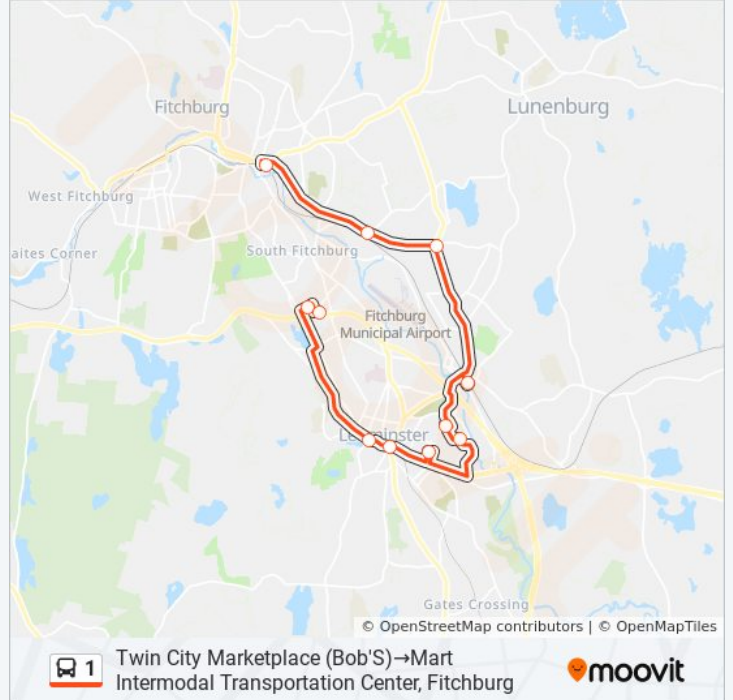

1 bus Info

Direction: Mart Intermodal Transportation Center, Fitchburg→Mart Intermodal Transportation Center, Fitchburg

Stops: 14

Trip Duration: 65 min

Line Summary:

Direction: Mart Intermodal Transportation Center, Fitchburg→Twin City Marketplace (Bob'S)

Stops: 4

Trip Duration: 9 min

Line Summary:

Direction: Twin City Marketplace (Bob'S)→Mart Intermodal Transportation Center, Fitchburg

11 stops

[VIEW LINE SCHEDULE](#)

- Twin City Marketplace (Bob'S)
- Twin City Marketplace (Hannaford)
- Leominster Senior Center
- Monument Square West Street, Leominster
- La Pierre Building East (Spruce St.), Leominster
- Mall at Whitney Field - Food Court, Leominster
- Mall at Whitney Field - Market Basket, Leominster
- North Leominster Commuter Rail
- Kings Corner, Leominster
- Whalom Road & Summer Street, Lunenburg
- Mart Intermodal Transportation Center, Fitchburg

1 bus Time Schedule

Twin City Marketplace (Bob'S)→Mart Intermodal Transportation Center, Fitchburg Route Timetable:

Sunday	Not Operational
Monday	Not Operational
Tuesday	Not Operational
Wednesday	Not Operational
Thursday	Not Operational
Friday	Not Operational
Saturday	9:42 AM

1 bus Info

Direction: Twin City Marketplace (Bob'S)→Mart Intermodal Transportation Center, Fitchburg

Stops: 11

Trip Duration: 45 min

Line Summary:

1 bus time schedules and route maps are available in an offline PDF at moovitapp.com. Use the [Moovit App](#) to see live bus times, train schedule or subway schedule, and step-by-step directions for all public transit in Boston.