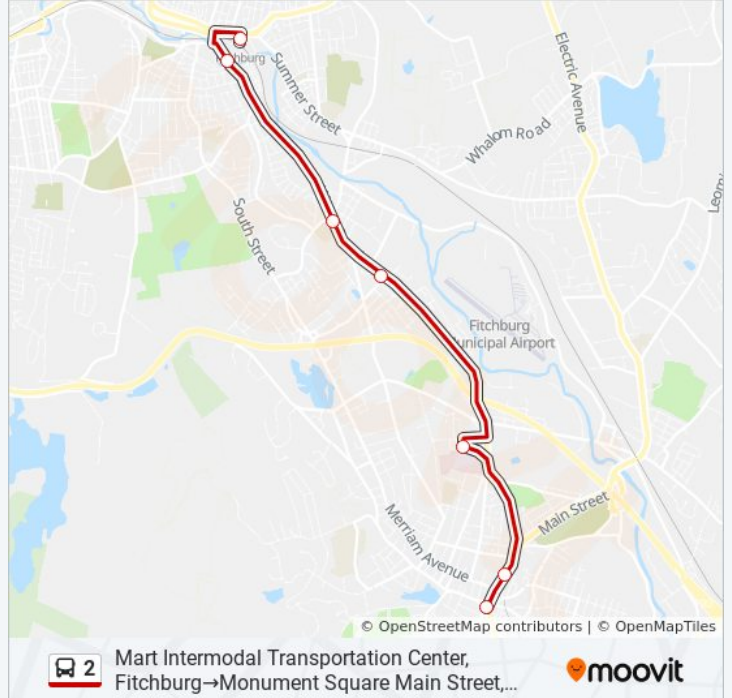

7 stops

[VIEW LINE SCHEDULE](#)

Mart Intermodal Transportation Center, Fitchburg

141 Water Street, Fitchburg

1091 Water St @ Wanoosnoc Ave, Fitchburg

Mart Garage (City Line), Fitchburg

Leominster Hospital

100 Main St, Leominster @ Sunset Towers

Monument Square Main Street, Leominster

2 bus Time Schedule

Mart Intermodal Transportation Center, Fitchburg→Monument Square Main Street, Leominster Route Timetable:

Day	Time Schedule
Sunday	Not Operational
Monday	5:35 AM - 6:00 PM
Tuesday	5:35 AM - 6:00 PM
Wednesday	5:35 AM - 6:00 PM
Thursday	5:35 AM - 6:00 PM
Friday	5:35 AM - 6:00 PM
Saturday	9:15 AM - 5:20 PM

2 bus Info

Direction: Mart Intermodal Transportation Center, Fitchburg→Monument Square Main Street, Leominster

Stops: 7

Trip Duration: 15 min

Line Summary:

Direction: Monument Square West Street, Leominster→Mart Garage (City Line), Fitchburg

5 stops

[VIEW LINE SCHEDULE](#)

Monument Square West Street, Leominster

Water Tower Plaza, Leominster

Leominster Hospital

Erdman Way (Mwcc Leominster)

Mart Garage (City Line), Fitchburg

2 bus Time Schedule