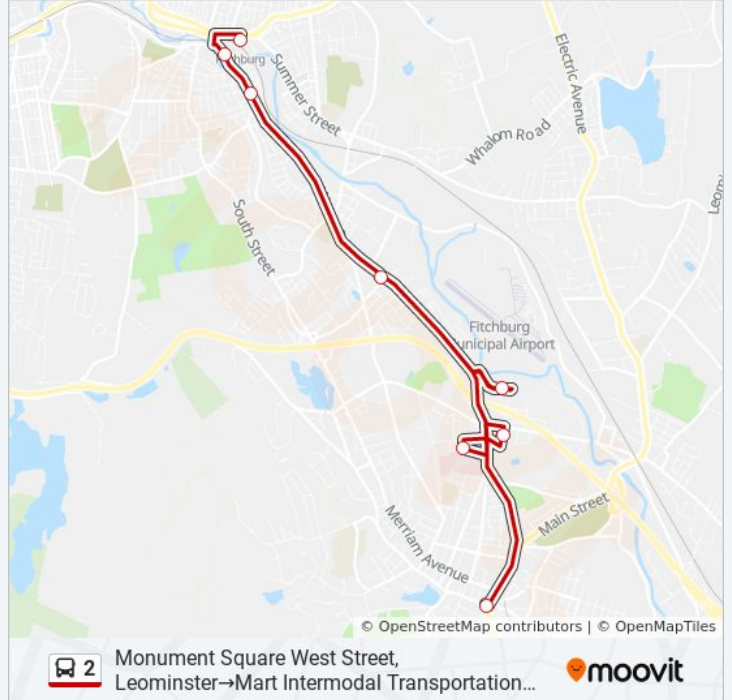

2 bus time schedules and route maps are available in an offline PDF at moovitapp.com. Use the [Moovit App](#) to see live bus times, train schedule or subway schedule, and step-by-step directions for all public transit in Boston.

[About Moovit](#) • [MaaS Solutions](#) • [Supported Countries](#) • [Mooviter Community](#)

© 2024 Moovit - All Rights Reserved

Check Live Arrival Times