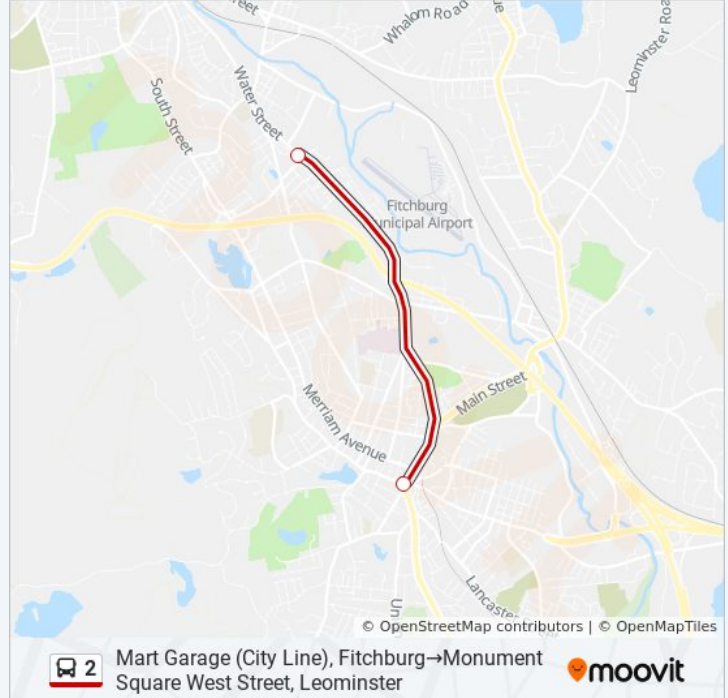

Use the Moovit App to find the closest 2 bus station near you and find out when is the next 2 bus arriving.

Direction: Mart Garage (City Line), Fitchburg→Monument Square West Street, Leominster

2 stops
[VIEW LINE SCHEDULE](#)

- Mart Garage (City Line), Fitchburg
- Monument Square West Street, Leominster

2 bus Time Schedule
 Mart Garage (City Line), Fitchburg→Monument Square West Street, Leominster Route Timetable:

Sunday	Not Operational
Monday	5:15 AM
Tuesday	5:15 AM
Wednesday	5:15 AM
Thursday	5:15 AM
Friday	5:15 AM
Saturday	Not Operational

2 bus Info

Direction: Mart Garage (City Line), Fitchburg→Monument Square West Street, Leominster

Stops: 2

Trip Duration: 3 min

Line Summary:

Direction: Mart Intermodal Transportation Center, Fitchburg→Monument Square Main Street, Leominster

2 bus Info

Direction: Mart Intermodal Transportation Center, Fitchburg→Monument Square Main Street, Leominster

Stops: 7

Trip Duration: 15 min

Line Summary:

Direction: Monument Square West Street, Leominster→Mart Garage (City Line), Fitchburg