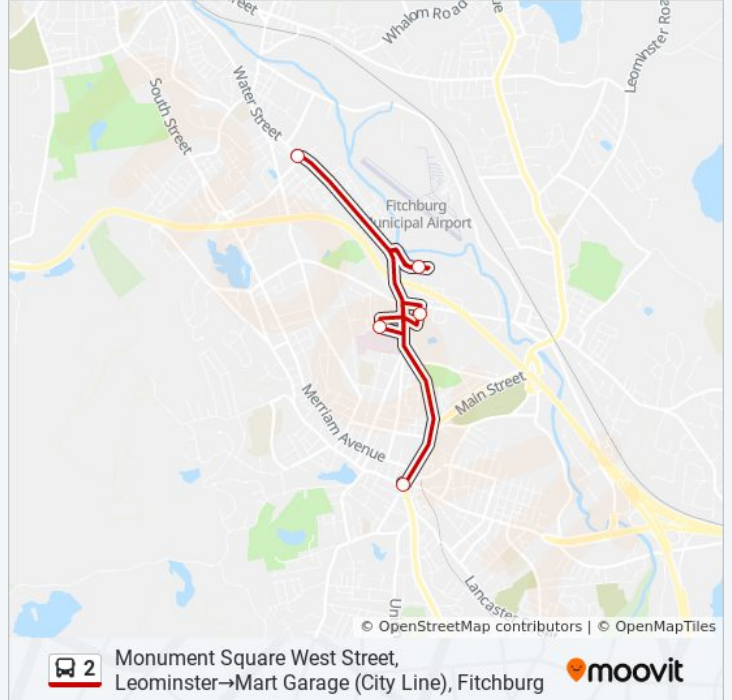

2 bus Info

Direction: Mart Intermodal Transportation Center, Fitchburg→Monument Square Main Street, Leominster

Stops: 7

Trip Duration: 15 min

Line Summary:

Direction: Monument Square West Street, Leominster→Mart Garage (City Line), Fitchburg

5 stops

[VIEW LINE SCHEDULE](#)

Monument Square West Street, Leominster

Water Tower Plaza, Leominster

Leominster Hospital

Erdman Way (Mwcc Leominster)

Mart Garage (City Line), Fitchburg

2 bus Time Schedule

Monument Square West Street, Leominster→Mart Garage (City Line), Fitchburg Route Timetable:

Sunday	Not Operational
Monday	6:47 PM
Tuesday	6:47 PM
Wednesday	6:47 PM
Thursday	6:47 PM
Friday	6:47 PM
Saturday	Not Operational

2 bus Info

Direction: Monument Square West Street, Leominster→Mart Garage (City Line), Fitchburg

Stops: 5

Trip Duration: 20 min

Line Summary:

**Direction: Monument Square West Street,
Leominster→Mart Intermodal Transportation
Center, Fitchburg**