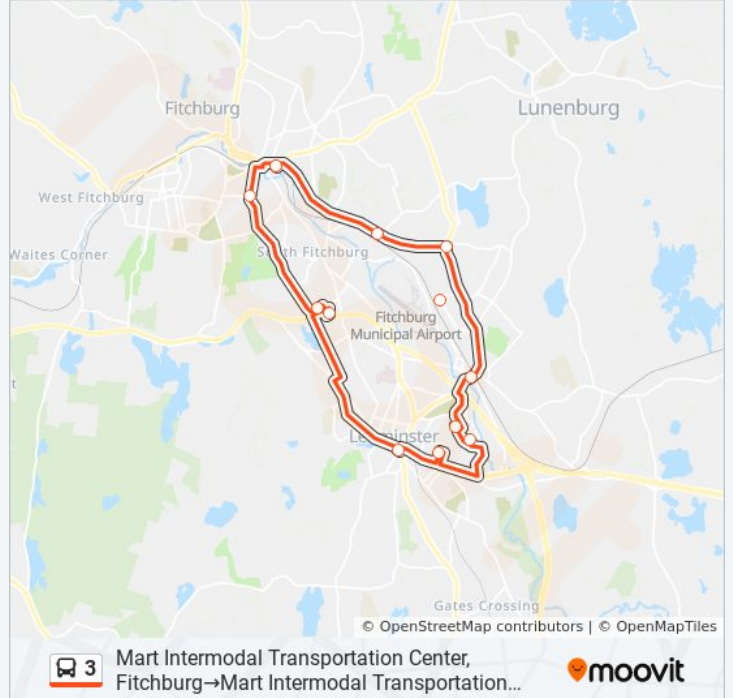

Use the Moovit App to find the closest 3 bus station near you and find out when is the next 3 bus arriving.

Direction: Mart Intermodal Transportation Center, Fitchburg→Mart Intermodal Transportation Center, Fitchburg

3 bus Info

Direction: Mart Intermodal Transportation Center, Fitchburg→Mart Intermodal Transportation Center, Fitchburg

Stops: 13

Trip Duration: 57 min

Line Summary:

Direction: Twin City Marketplace (Hannaford)→Mart Intermodal Transportation Center, Fitchburg

4 stops

[VIEW LINE SCHEDULE](#)

Twin City Marketplace (Hannaford)

Twin City Marketplace (Bob'S)

South Street & Pine Street, Fitchburg

Mart Intermodal Transportation Center, Fitchburg

3 bus Time Schedule

Twin City Marketplace (Hannaford)→Mart Intermodal Transportation Center, Fitchburg Route Timetable: