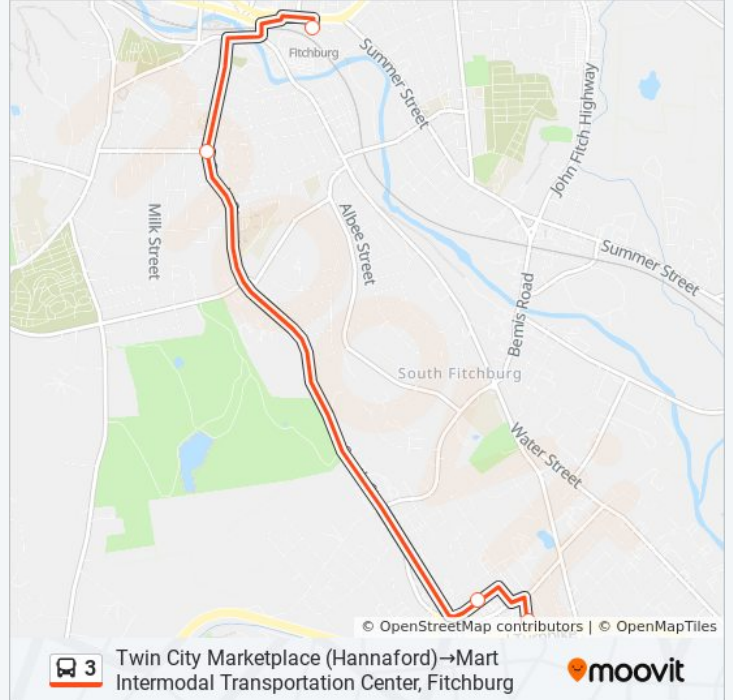

3 bus time schedules and route maps are available in an offline PDF at moovitapp.com. Use the [Moovit App](#) to see live bus times, train schedule or subway schedule, and step-by-step directions for all public transit in Boston.

[About Moovit](#) • [MaaS Solutions](#) • [Supported Countries](#) • [Mooviter Community](#)

© 2024 Moovit - All Rights Reserved

Check Live Arrival Times