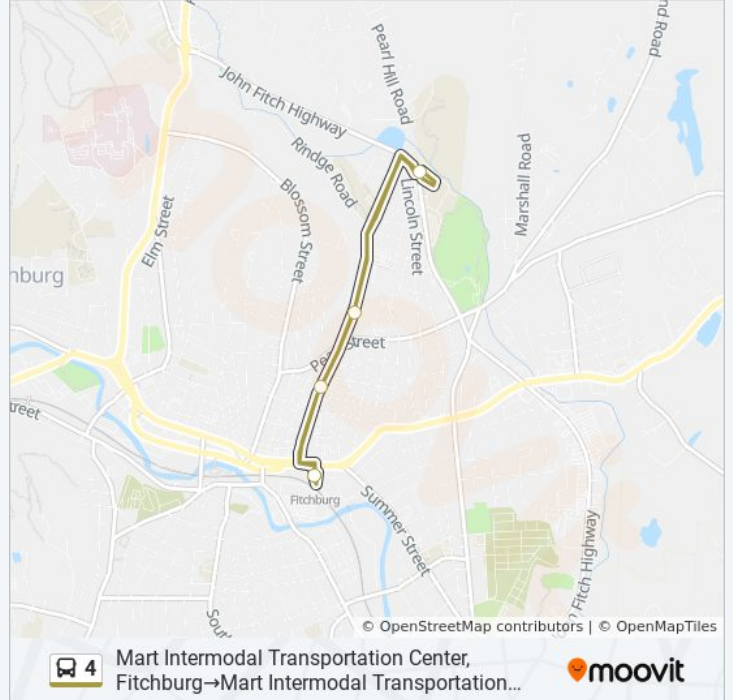

4 bus time schedules and route maps are available in an offline PDF at moovitapp.com. Use the [Moovit App](#) to see live bus times, train schedule or subway schedule, and step-by-step directions for all public transit in Boston.

[About Moovit](#) • [MaaS Solutions](#) • [Supported Countries](#) • [Mooviter Community](#)

© 2024 Moovit - All Rights Reserved

Check Live Arrival Times