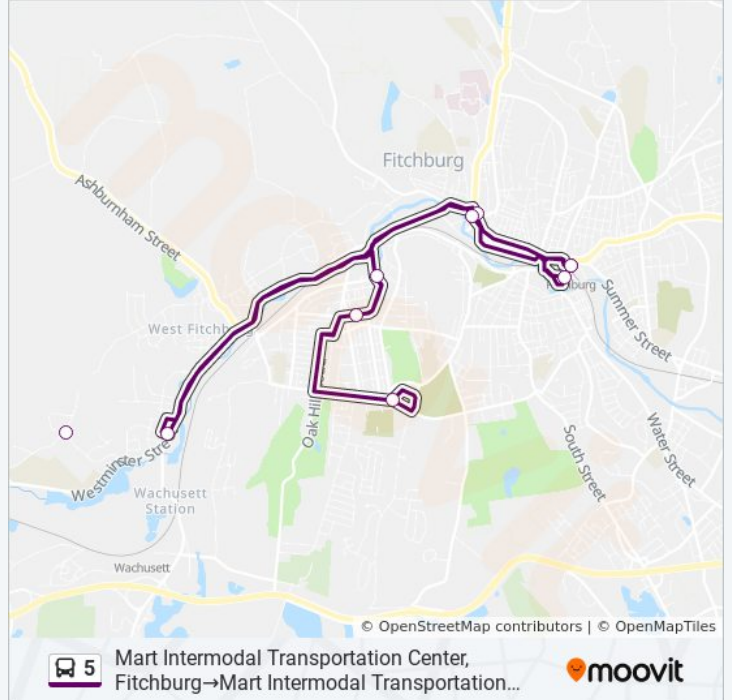

### Direction: Mart Intermodal Transportation Center, Fitchburg→Mart Intermodal Transportation Center, Fitchburg

10 stops

[VIEW LINE SCHEDULE](#)

Mart Intermodal Transportation Center, Fitchburg

Upper Common Post Office

Mart Intermodal Transportation Center, Fitchburg

### 5 bus Time Schedule

Mart Intermodal Transportation Center, Fitchburg→Mart Intermodal Transportation Center, Fitchburg Route Timetable:

Sunday	Not Operational
Monday	5:20 AM - 6:46 PM
Tuesday	5:20 AM - 6:46 PM
Wednesday	5:20 AM - 6:46 PM
Thursday	5:20 AM - 6:46 PM
Friday	5:20 AM - 6:46 PM
Saturday	9:33 AM - 5:56 PM

### 5 bus Info

**Direction:** Mart Intermodal Transportation Center, Fitchburg→Mart Intermodal Transportation Center, Fitchburg

**Stops:** 10

**Trip Duration:** 48 min

**Line Summary:**

5 bus time schedules and route maps are available in an offline PDF at [moovitapp.com](https://moovitapp.com). Use the [Moovit App](#) to see live bus times, train schedule or subway schedule, and step-by-step directions for all public transit in Boston.