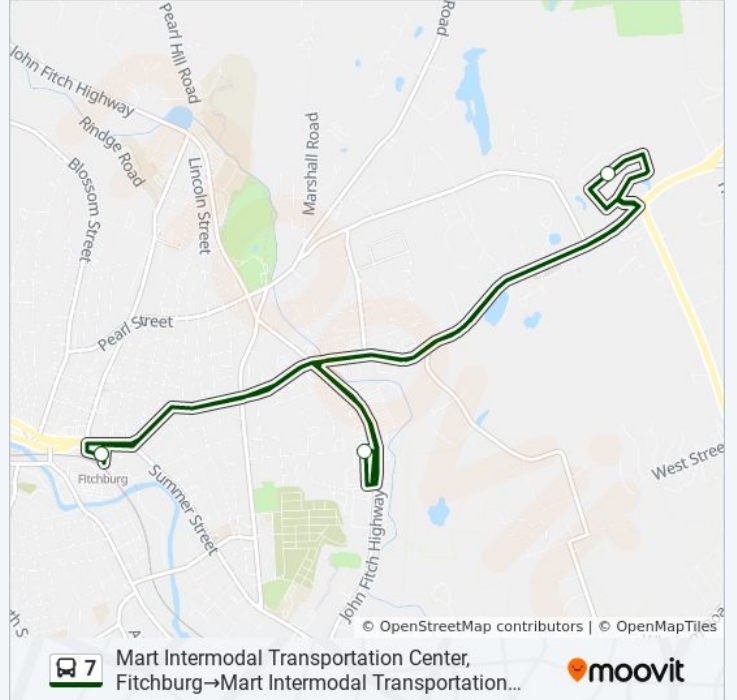

7 bus time schedules and route maps are available in an offline PDF at moovitapp.com. Use the [Moovit App](#) to see live bus times, train schedule or subway schedule, and step-by-step directions for all public transit in Boston.

[About Moovit](#) • [MaaS Solutions](#) • [Supported Countries](#) • [Mooviter Community](#)

© 2024 Moovit - All Rights Reserved

Check Live Arrival Times