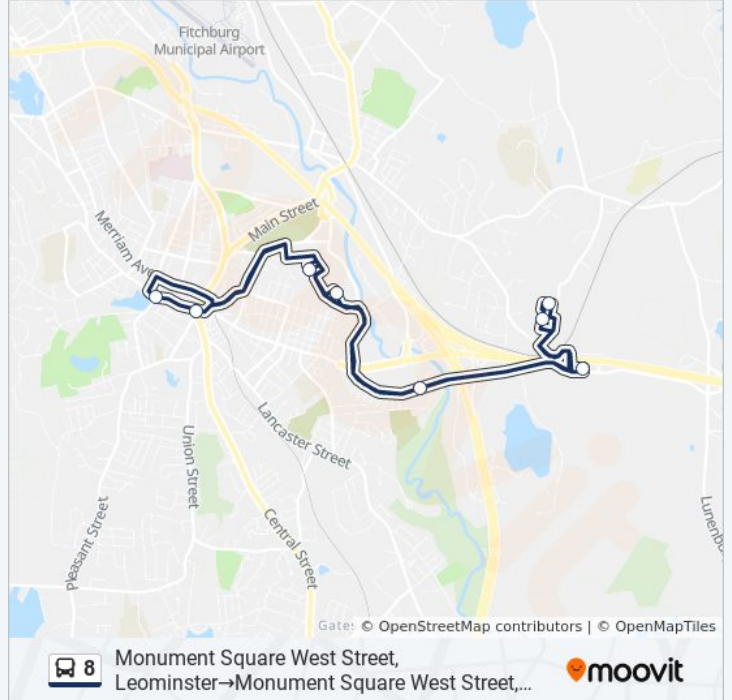

(1) Monument Square West Street, Leominster→Monument Square West Street, Leominster: 7:20 AM - 6:25 PM

Use the Moovit App to find the closest 8 bus station near you and find out when is the next 8 bus arriving.

**Direction: Monument Square West Street, Leominster→Monument Square West Street, Leominster**

12 stops

[VIEW LINE SCHEDULE](#)

- Monument Square West Street, Leominster
- Mall at Whitney Field - Market Basket, Leominster
- Mall at Whitney Field - Food Court, Leominster
- Crossroads Office Park (Mechanic St.), Leominster
- D'Ambrosio Eye Center, Lancaster
- Orchard Hill Park - Target, Leominster
- Orchard Hill Park - Kohl'S, Leominster
- Crossroads Office Park (Mechanic St.), Leominster
- Mall at Whitney Field - Food Court, Leominster
- Mall at Whitney Field - Market Basket, Leominster
- Leominster Senior Center
- Monument Square West Street, Leominster

**8 bus Time Schedule**

Monument Square West Street, Leominster→Monument Square West Street, Leominster Route Timetable:

Sunday	Not Operational
Monday	7:20 AM - 6:25 PM
Tuesday	7:20 AM - 6:25 PM
Wednesday	7:20 AM - 6:25 PM
Thursday	7:20 AM - 6:25 PM
Friday	7:20 AM - 6:25 PM
Saturday	9:00 AM - 5:30 PM

**8 bus Info**

**Direction:** Monument Square West Street, Leominster→Monument Square West Street, Leominster

**Stops:** 12

**Trip Duration:** 48 min

**Line Summary:**

8 bus time schedules and route maps are available in an offline PDF at [moovitapp.com](https://moovitapp.com). Use the [Moovit App](#) to see live bus times, train schedule or subway schedule, and step-by-step directions for all public transit in Boston.