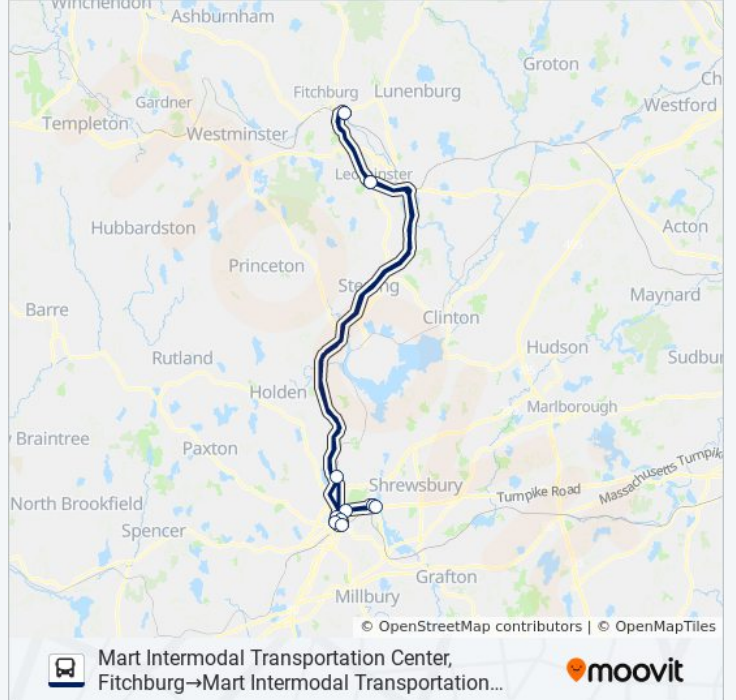

Direction: Mart Intermodal Transportation Center, Fitchburg → Mart Intermodal Transportation Center, Fitchburg

Stops: 12

Trip Duration: 130 min

Line Summary:

WORCESTER SHUTTLE bus time schedules and route maps are available in an offline PDF at moovitapp.com. Use the [Moovit App](#) to see live bus times, train schedule or subway schedule, and step-by-step directions for all public transit in Boston.