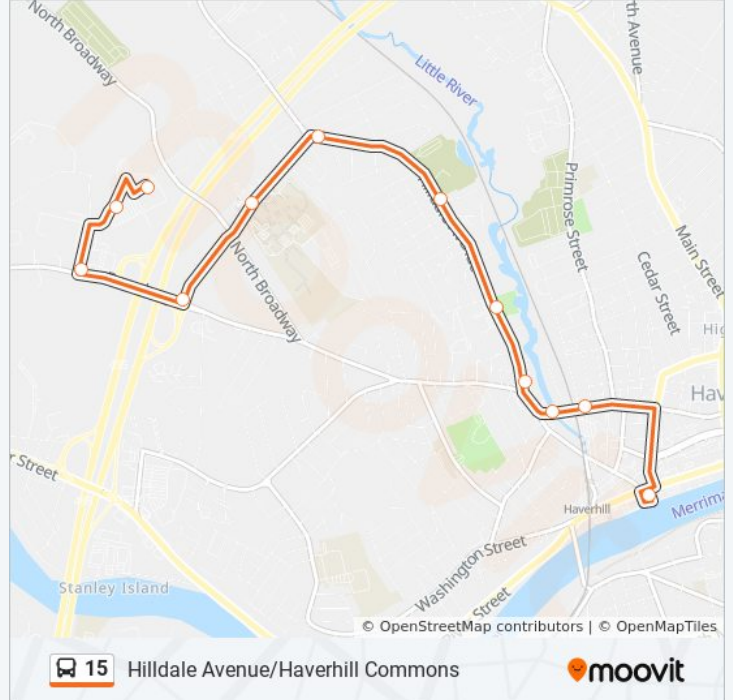

# Hilldale Avenue/Haverhill Commons

Get The App

The 15 bus line (Hilldale Avenue/Haverhill Commons) has 2 routes. For regular weekdays, their operation hours are: (1) Haverhill Commons: 6:00 AM - 6:00 PM(2) Washington Square Transit Center: 6:12 AM - 6:12 PM Use the Moovit App to find the closest 15 bus station near you and find out when is the next 15 bus arriving.

## Direction: Haverhill Commons

16 stops

[VIEW LINE SCHEDULE](#)

- Washington Square Transit Center
- Welcome Street - Haverhill Citizen Center
- Winter Street & Hale Street
- Winter Street & Lafayette Square
- 22 Hilldale Avenue
- Hilldale Avenue & Brook Street
- Hilldale Avenue & Jeffery Lane
- Hilldale Avenue & Monument Street
- Monument Street & Jonathan Duston Lane - Hannah Duston Park
- Monument Street & Broadway
- Reasearch Dr & Creek Brook Dr
- Haverhill Commons, Target
- Computer Drive - Subaru
- Broadway & Carlton St
- Carleton Street & Casablanca Court
- Westgate Plaza - Entrance

## 15 bus Info

**Direction:** Haverhill Commons

**Stops:** 16

**Trip Duration:** 25 min

**Line Summary:**

## Direction: Washington Square Transit Center

20 stops

[VIEW LINE SCHEDULE](#)

- Westgate Plaza - Entrance
- Westgate - Burlington Coat Factory
- Westgate - Market Basket
- Lowell Ave & Carleton St
- Carleton Street & Casablanca Court
- Broadway & Carleton Street
- Reasearch Dr & Creek Brook Dr
- Haverhill Commons, Target
- Computer Drive at Target
- Monument Street & Broadway
- Monument Street - Haverhill High School
- Hilldale Avenue & Monument Street
- Marlon Street & Hilldale Avenue
- Hilldale Avenue & Brook Street
- Hilldale Ave & Lafayette Square
- Winter Street & Lafayette Square
- Winter Street & Duncan Street
- Welcome Street & Winter Street