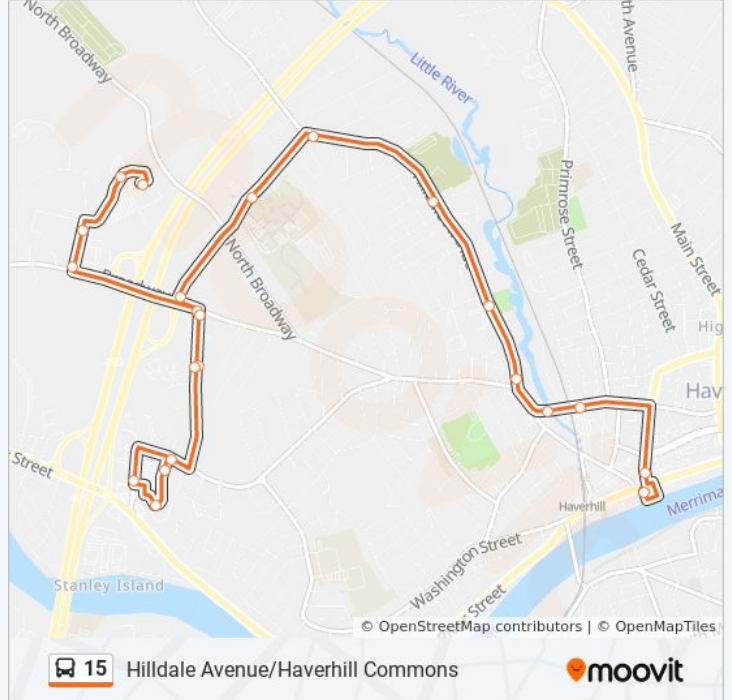

## Direction: Haverhill Commons

16 stops

[VIEW LINE SCHEDULE](#)

- Washington Square Transit Center
- Welcome Street - Haverhill Citizen Center
- Winter Street & Hale Street
- Winter Street & Lafayette Square
- 22 Hilldale Avenue
- Hilldale Avenue & Brook Street
- Hilldale Avenue & Jeffery Lane
- Hilldale Avenue & Monument Street
- Monument Street & Jonathan Duston Lane - Hannah Duston Park
- Monument Street & Broadway
- Reasearch Dr & Creek Brook Dr
- Haverhill Commons, Target
- Computer Drive - Subaru
- Broadway & Carlton St
- Carleton Street & Casablanca Court
- Westgate Plaza - Entrance

## 15 bus Info

**Direction:** Haverhill Commons

**Stops:** 16

**Trip Duration:** 25 min

**Line Summary:**

## Direction: Washington Square Transit Center

20 stops

[VIEW LINE SCHEDULE](#)

- Westgate Plaza - Entrance
- Westgate - Burlington Coat Factory
- Westgate - Market Basket
- Lowell Ave & Carleton St
- Carleton Street & Casablanca Court
- Broadway & Carleton Street
- Reasearch Dr & Creek Brook Dr
- Haverhill Commons, Target
- Computer Drive at Target
- Monument Street & Broadway
- Monument Street - Haverhill High School
- Hilldale Avenue & Monument Street
- Marlon Street & Hilldale Avenue
- Hilldale Avenue & Brook Street
- Hilldale Ave & Lafayette Square
- Winter Street & Lafayette Square
- Winter Street & Duncan Street
- Welcome Street & Winter Street

## 15 bus Info

**Direction:** Washington Square Transit Center

**Stops:** 20

**Trip Duration:** 28 min

**Line Summary:**

20 Emerson Street - Sparkeys Wings

Washington Square Transit Center

15 bus time schedules and route maps are available in an offline PDF at [moovitapp.com](https://moovitapp.com). Use the [Moovit App](#) to see live bus times, train schedule or subway schedule, and step-by-step directions for all public transit in Boston.