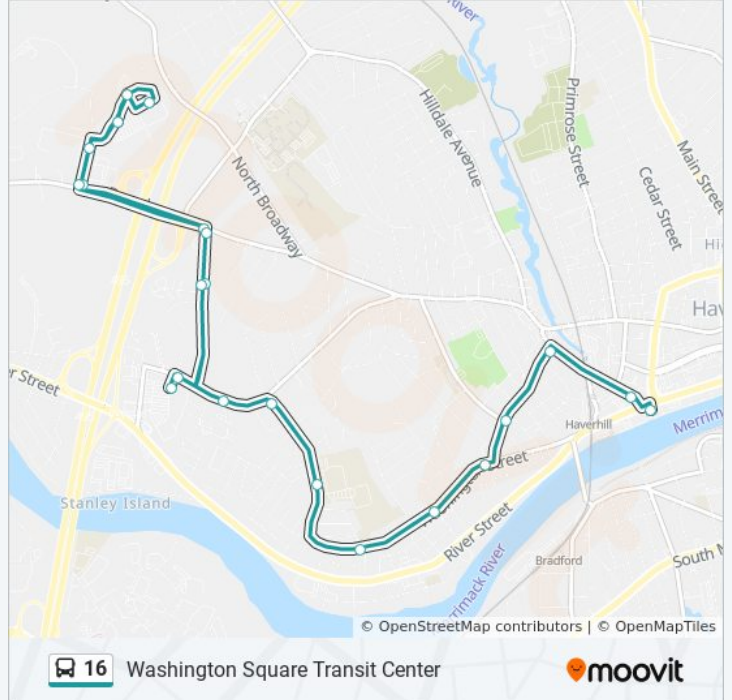

Washington Square Transit Center

[Get The App](#)

The 16 bus line (Washington Square Transit Center) has 2 routes. For regular weekdays, their operation hours are:
(1) Washington Square Transit Center: 6:25 AM - 6:25 PM (2) Westgate Plaza: 6:00 AM - 6:00 PM
Use the Moovit App to find the closest 16 bus station near you and find out when is the next 16 bus arriving.

Direction: Washington Square Transit Center

14 stops

[VIEW LINE SCHEDULE](#)

- Westgate Plaza - Entrance
- Westgate - Burlington Coat Factory
- Westgate - Market Basket
- Westgate Plaza - Entrance
- Hadley West Apartments
- Washington Street & Lowell Ave
- Washington St Julian Steel Apartments
- Washington Street & Hillcrest Avenue - Consentino Middle School
- Washington Street & Florence Street
- Washington Street & Ayer Street
- Currier Square
- Grove Street & High Street
- High Street & Essex Street
- Washington Square Transit Center

16 bus Info

Direction: Washington Square Transit Center

Stops: 14

Trip Duration: 10 min

Line Summary:

Direction: Westgate Plaza

13 stops

[VIEW LINE SCHEDULE](#)

Washington Square Transit Center

Essex Street & Washington Street

Essex Street & Locust Street

High Street & Essex Street

Grove Street & High Street

Currier Square

Washington Street & Freeman Street

Washington Street & Chick Avenue