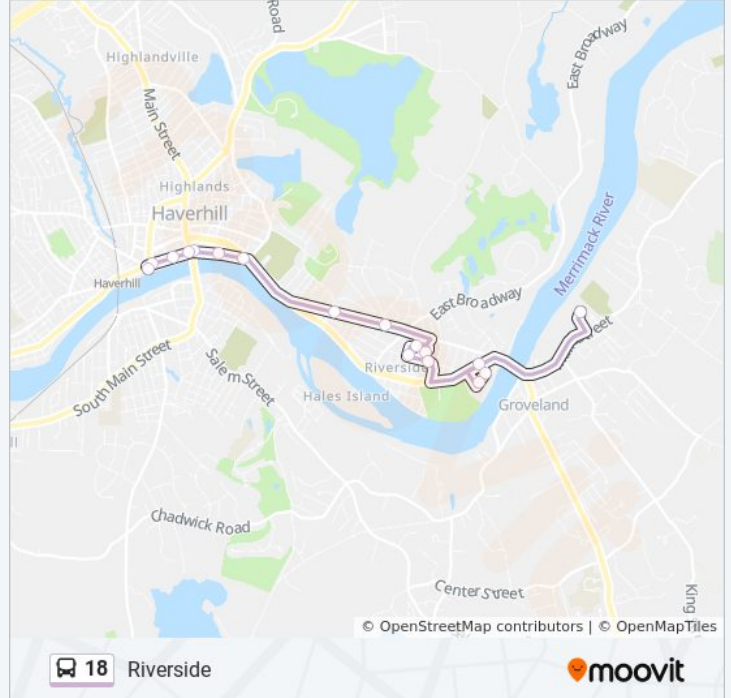

Water Street & Bethany Avenue - Merrivista

Water Street & Main Street

Merrimack Street & Main Street

Merrimack Street & Merrimack Place

191 Merrimack Street - Bank Of America

Washington Square Transit Center

18 bus time schedules and route maps are available in an offline PDF at moovitapp.com. Use the [Moovit App](#) to see live bus times, train schedule or subway schedule, and step-by-step directions for all public transit in Boston.

[About Moovit](#) · [MaaS Solutions](#) · [Supported Countries](#) · [Mooviter Community](#)

© 2024 Moovit - All Rights Reserved

Check Live Arrival Times