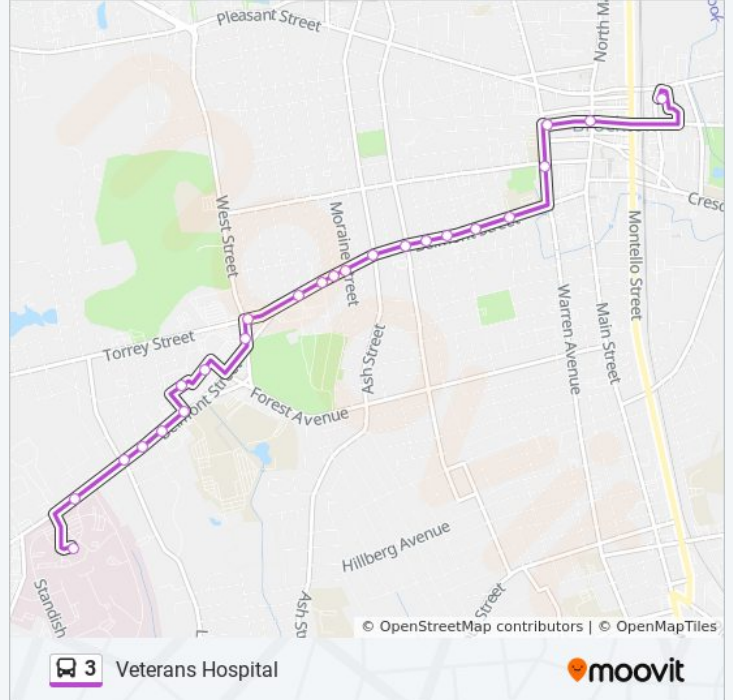

Brockton High School

Dangelos Cvs

Belmont St And Torrey Ave

Belmont St And Lorraine Ave

Belmont St And Edinboro Ave

Veterans Hospital

3 bus time schedules and route maps are available in an offline PDF at moovitapp.com. Use the [Moovit App](#) to see live bus times, train schedule or subway schedule, and step-by-step directions for all public transit in Boston.

[About Moovit](#) · [MaaS Solutions](#) · [Supported Countries](#) · [Mooviter Community](#)

© 2024 Moovit - All Rights Reserved

Check Live Arrival Times