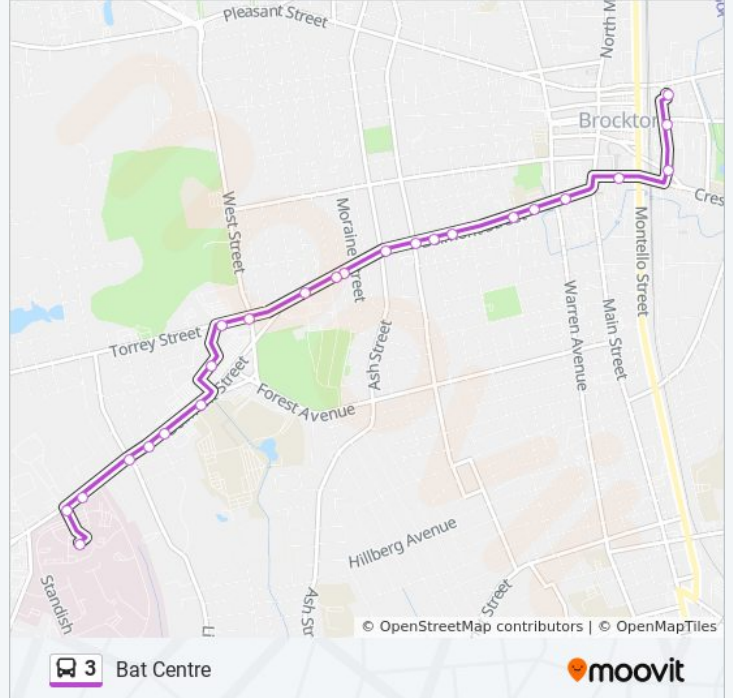

Bat Centre

Get The App

The 3 bus line (Bat Centre) has 2 routes. For regular weekdays, their operation hours are:

(1) Bat Centre: 6:00 AM - 8:30 PM (2) Veterans Hospital: 6:20 AM - 9:00 PM

Use the Moovit App to find the closest 3 bus station near you and find out when is the next 3 bus arriving.

Direction: Bat Centre
 24 stops
[VIEW LINE SCHEDULE](#)

3 bus Time Schedule
 Bat Centre Route Timetable:

Sunday	7:40 AM - 5:30 PM
Monday	6:00 AM - 8:30 PM
Tuesday	6:00 AM - 8:30 PM
Wednesday	6:00 AM - 8:30 PM
Thursday	6:00 AM - 8:30 PM
Friday	6:00 AM - 8:30 PM
Saturday	7:40 AM - 8:30 PM

3 bus Info
Direction: Bat Centre
Stops: 24
Trip Duration: 25 min
Line Summary:

Commercial St at Centre St

Bat Center

Direction: Veterans Hospital

24 stops

[VIEW LINE SCHEDULE](#)

Bat Center

Legion Parkway And Main St

3 bus Info

Direction: Veterans Hospital

Stops: 24

Trip Duration: 25 min

Line Summary:

Brockton High School

Dangelos Cvs

Belmont St And Torrey Ave