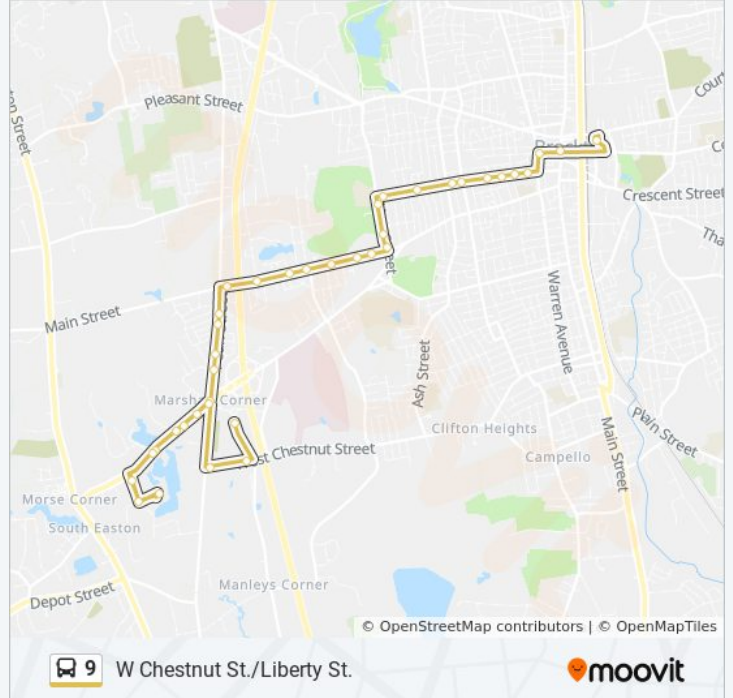

9 bus Info

Direction: Bat Centre

Stops: 25

Trip Duration: 25 min

Line Summary:

Main St And Centre St

Centre St And Montello St

Bat Center

Direction: W Chestnut St./Liberty St.

38 stops

[VIEW LINE SCHEDULE](#)

Bat Center

Legion Parkway And Main St

Legion Parkway And Warren Ave

West Elm St And Goddard Rd

West Elm St And Newbury St

Torrey St at Plaza

Torrey Street And Shaws Plaza

Torrey St at Bethel Medical

Torrey St And Brewster Rd

Torrey St And Braemore Rd

9 bus Time Schedule

W Chestnut St./Liberty St. Route Timetable:

Sunday	7:20 AM - 6:00 PM
Monday	6:20 AM - 9:00 PM
Tuesday	6:20 AM - 9:00 PM
Wednesday	6:20 AM - 9:00 PM
Thursday	6:20 AM - 9:00 PM
Friday	6:20 AM - 9:00 PM
Saturday	7:20 AM - 9:00 PM

9 bus Info

Direction: W Chestnut St./Liberty St.

Stops: 38

Trip Duration: 25 min

Line Summary:

Torrey St And Pondview Cir
 Torrey St And Rockland St
 Torrey Street And Pearl Street at Synagogue
 Pearl St And Westfield Dr
 Pearl St And Almon Ave
 Pearl St And Conant Dr
 Pearl St And Tiffany Dr
 Pearl Street & Belmont Street
 Belmont St at Plaza
 Belmont St at Easton Town Line
 Belmont St at Stonehill College
 Bristol Dr And Belmont St
 Bristol Dr And Norfolk Ave
 Easton Industrial Park
 Belmont St And Stonehill College
 Belmont St And Williamsburg Sq
 Pearl St And Belmont St
 West Chestnut St And Pearl St
 West Chestnut St And Liberty St
 110 Liberty Street Shelter