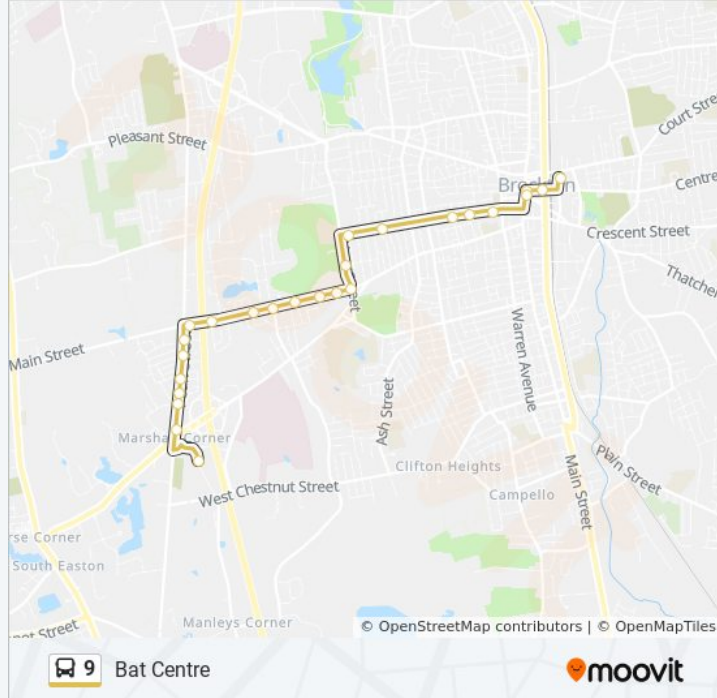

9 bus Info

Direction: Bat Centre

Stops: 25

Trip Duration: 25 min

Line Summary:

Main St And Centre St

Centre St And Montello St

Bat Center

Direction: W Chestnut St./Liberty St.

38 stops

[VIEW LINE SCHEDULE](#)

Bat Center

Legion Parkway And Main St

Legion Parkway And Warren Ave

West Elm St And Goddard Rd

West Elm St And Newbury St

Torrey St at Plaza

Torrey Street And Shaws Plaza

Torrey St at Bethel Medical

Torrey St And Brewster Rd

Torrey St And Braemore Rd

9 bus Time Schedule

W Chestnut St./Liberty St. Route Timetable:

Sunday	7:20 AM - 6:00 PM
Monday	6:20 AM - 9:00 PM
Tuesday	6:20 AM - 9:00 PM
Wednesday	6:20 AM - 9:00 PM
Thursday	6:20 AM - 9:00 PM
Friday	6:20 AM - 9:00 PM
Saturday	7:20 AM - 9:00 PM

9 bus Info

Direction: W Chestnut St./Liberty St.

Stops: 38

Trip Duration: 25 min

Line Summary:

Torrey St And Pondview Cir
 Torrey St And Rockland St
 Torrey Street And Pearl Street at Synagogue
 Pearl St And Westfield Dr
 Pearl St And Almon Ave
 Pearl St And Conant Dr
 Pearl St And Tiffany Dr
 Pearl Street & Belmont Street
 Belmont St at Plaza
 Belmont St at Easton Town Line
 Belmont St at Stonehill College
 Bristol Dr And Belmont St
 Bristol Dr And Norfolk Ave
 Easton Industrial Park
 Belmont St And Stonehill College
 Belmont St And Williamsburg Sq
 Pearl St And Belmont St
 West Chestnut St And Pearl St
 West Chestnut St And Liberty St
 110 Liberty Street Shelter