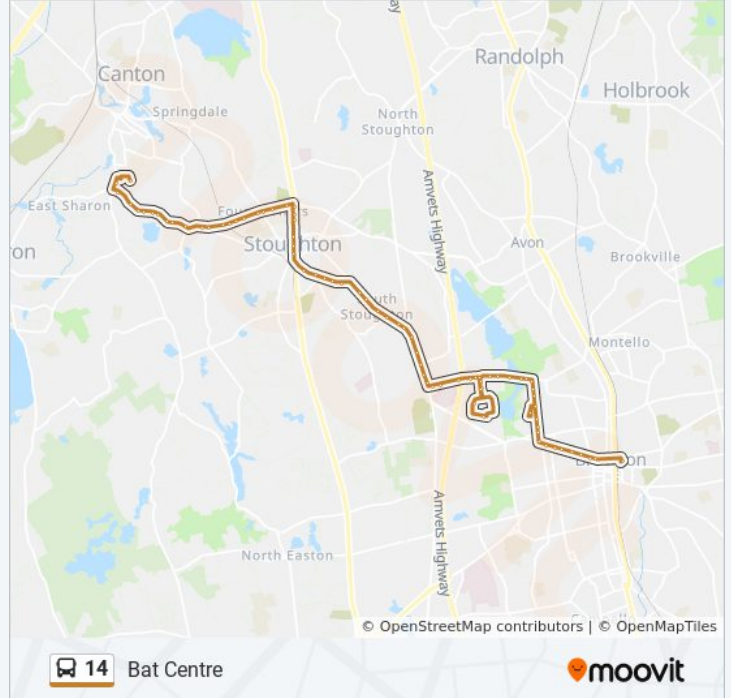

Washington St at Phillips Screw
Washington St at Cumberland Farms
Washington St at Lincoln St
Washington Street at People's Savings Bank
Stoughton Center
Park St at Walnut St
Park St at Sumner St
Park St at Leach St
Park St at Bobs Plaza
Park St at Belmont Ave
Park St at William Kelley Rd
Park Street (Medical Building)
Park St at Twinkies
Park St at Ash St
Park St at Tenth St
Park St at Park Med Bldg
Park St In Front Of Blue Hill Nursing Home
Park St at Noceras
Park St at Parkview Ave
Park St at Park Plaza
Park St Across From Canterbury Arms Apts
Oak St Ext And Pearl St
Oak St Ext at 7-Eleven
Oak Street at Pines Estates
Oak St at Walmart
Oak St In Front Of Wendys
Campanelli Dr And Oak St
Campanelli Dr at Ocean State Job Lot
Westgate Dr at Westgate Dialysis
Market Basket
Campanelli Dr - Ocean State Job Lot
Campanelli Dr at Work Out World
Oak St And Chatham West Dr