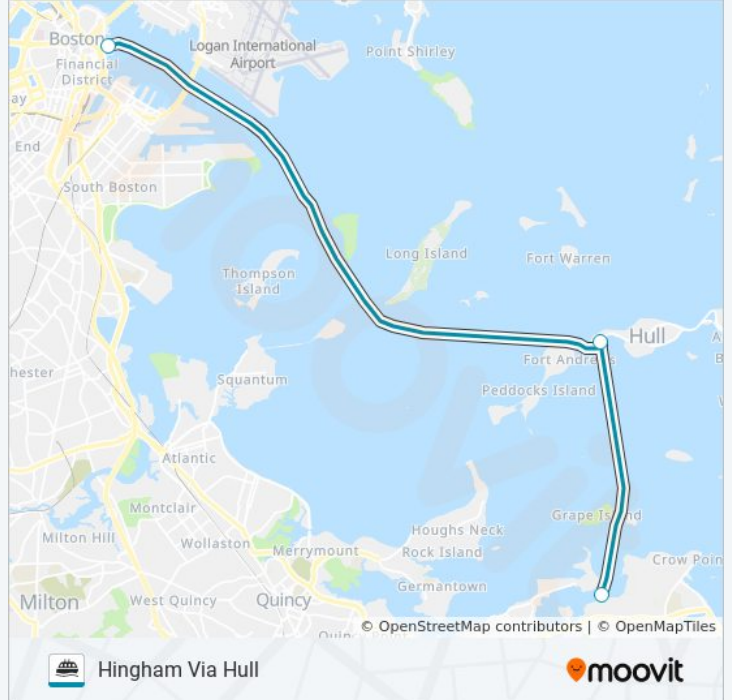

HINGHAM/HULL FERRY ferry Info**Direction:** Hingham**Stops:** 2**Trip Duration:** 35 min**Line Summary:**

Direction: Hingham Via Hull

3 stops

[VIEW LINE SCHEDULE](#)

Long Wharf (North)

Hull

Hingham

HINGHAM/HULL FERRY ferry Time Schedule

HINGHAM/HULL FERRY ferry Info

Direction: Hingham Via Hull

Stops: 3

Trip Duration: 45 min

Line Summary:

Direction: Hingham Via Logan Airport

3 stops

[VIEW LINE SCHEDULE](#)

Line Summary:

 [HINGHAM/HULL FERRY ferry Line Map](#)

Direction: Rowes Wharf

2 stops

[VIEW LINE SCHEDULE](#)

Hingham

Rowes Wharf

HINGHAM/HULL FERRY ferry Time Schedule

HINGHAM/HULL FERRY ferry Info

Direction: Rowes Wharf

Stops: 2

Trip Duration: 30 min

Line Summary:

 [HINGHAM/HULL FERRY ferry Line Map](#)

HINGHAM/HULL FERRY ferry time schedules and route maps are available in an offline PDF at moovitapp.com. Use the [Moovit App](#) to see live bus times, train schedule or subway schedule, and step-by-step directions for all public transit in Boston.