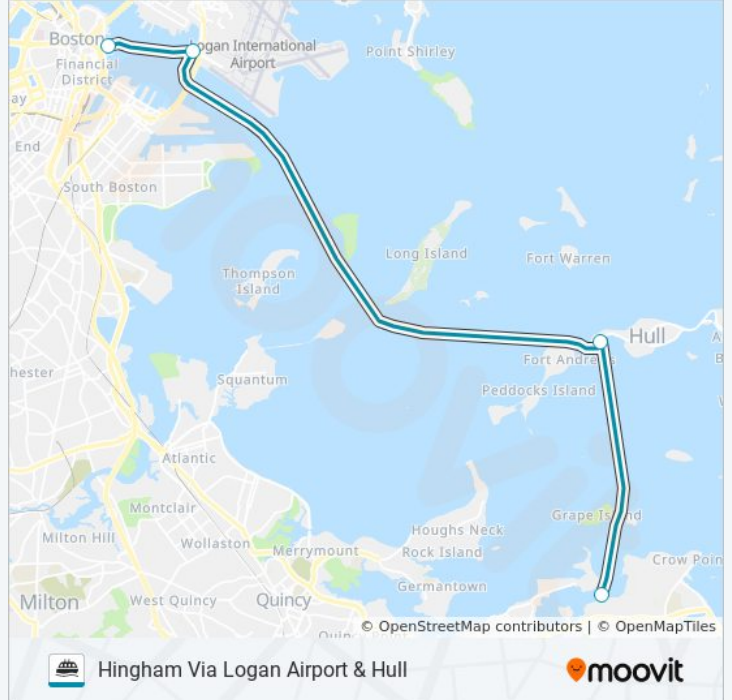

HINGHAM/HULL FERRY ferry Info

Direction: Hingham Via Logan Airport

Stops: 3

Trip Duration: 48 min

Line Summary:

Direction: Hingham Via Logan Airport & Hull

4 stops

[VIEW LINE SCHEDULE](#)

Long Wharf (North)

Logan Airport Ferry Terminal

Hull

Hingham

HINGHAM/HULL FERRY ferry Time Schedule

Hingham Via Logan Airport & Hull Route Timetable:

Sunday	Not Operational
Monday	11:00 AM - 9:15 PM
Tuesday	11:00 AM - 9:15 PM
Wednesday	11:00 AM - 9:15 PM
Thursday	11:00 AM - 9:15 PM
Friday	11:00 AM - 9:15 PM
Saturday	Not Operational

HINGHAM/HULL FERRY ferry Info

Direction: Hingham Via Logan Airport & Hull

Stops: 4

Trip Duration: 55 min

Line Summary:

Direction: Hull

2 stops

[VIEW LINE SCHEDULE](#)

HINGHAM/HULL FERRY ferry Info

Direction: Rowes Wharf

Stops: 2

Trip Duration: 30 min

Line Summary:

 [HINGHAM/HULL FERRY ferry Line Map](#)

HINGHAM/HULL FERRY ferry time schedules and route maps are available in an offline PDF at moovitapp.com. Use the [Moovit App](#) to see live bus times, train schedule or subway schedule, and step-by-step directions for all public transit in Boston.