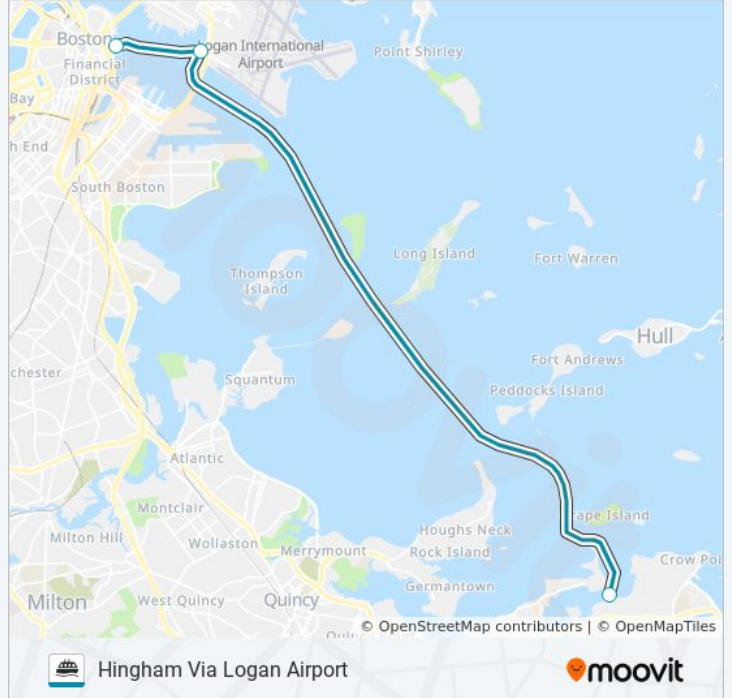

HINGHAM/HULL FERRY ferry Info

Direction: Hingham Via Hull

Stops: 3

Trip Duration: 45 min

Line Summary:

Direction: Hingham Via Logan Airport

3 stops

[VIEW LINE SCHEDULE](#)

Long Wharf (North)

Logan Airport Ferry Terminal

Hingham

HINGHAM/HULL FERRY ferry Time Schedule

Hingham Via Logan Airport Route Timetable:

Sunday	Not Operational
Monday	9:10 AM - 9:55 PM
Tuesday	9:10 AM - 9:55 PM
Wednesday	9:10 AM - 9:55 PM
Thursday	9:10 AM - 9:55 PM
Friday	9:10 AM - 9:55 PM
Saturday	Not Operational

HINGHAM/HULL FERRY ferry Info

Direction: Hingham Via Logan Airport

Stops: 3

Trip Duration: 48 min

Line Summary:

Direction: Hingham Via Logan Airport & Hull

4 stops

[VIEW LINE SCHEDULE](#)

HINGHAM/HULL FERRY ferry Info

Direction: Rowes Wharf

Stops: 2

Trip Duration: 30 min

Line Summary:

 [HINGHAM/HULL FERRY ferry Line Map](#)

HINGHAM/HULL FERRY ferry time schedules and route maps are available in an offline PDF at moovitapp.com. Use the [Moovit App](#) to see live bus times, train schedule or subway schedule, and step-by-step directions for all public transit in Boston.