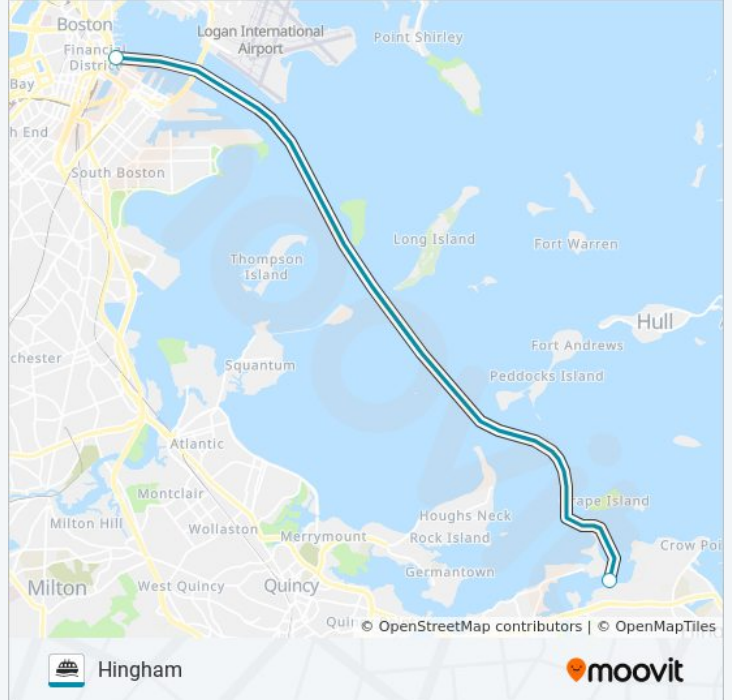

Direction: Hingham

2 stops

[VIEW LINE SCHEDULE](#)

Rowes Wharf

Hingham

HINGHAM/HULL FERRY ferry Time Schedule

Hingham Route Timetable:

Sunday	Not Operational
Monday	6:50 AM - 8:30 PM
Tuesday	6:50 AM - 8:30 PM
Wednesday	6:50 AM - 8:30 PM
Thursday	6:50 AM - 8:30 PM
Friday	6:50 AM - 8:30 PM
Saturday	Not Operational

HINGHAM/HULL FERRY ferry Info**Direction:** Hingham**Stops:** 2**Trip Duration:** 35 min**Line Summary:**

Direction: Hingham Via Hull

3 stops

[VIEW LINE SCHEDULE](#)

Long Wharf (North)

Hull

Hingham

HINGHAM/HULL FERRY ferry Time Schedule

Line Summary:

 [HINGHAM/HULL FERRY ferry Line Map](#)

Direction: Rowes Wharf

2 stops

[VIEW LINE SCHEDULE](#)

Hingham

Rowes Wharf

HINGHAM/HULL FERRY ferry Time Schedule

HINGHAM/HULL FERRY ferry Info

Direction: Rowes Wharf

Stops: 2

Trip Duration: 30 min

Line Summary:

 [HINGHAM/HULL FERRY ferry Line Map](#)

HINGHAM/HULL FERRY ferry time schedules and route maps are available in an offline PDF at moovitapp.com. Use the [Moovit App](#) to see live bus times, train schedule or subway schedule, and step-by-step directions for all public transit in Boston.