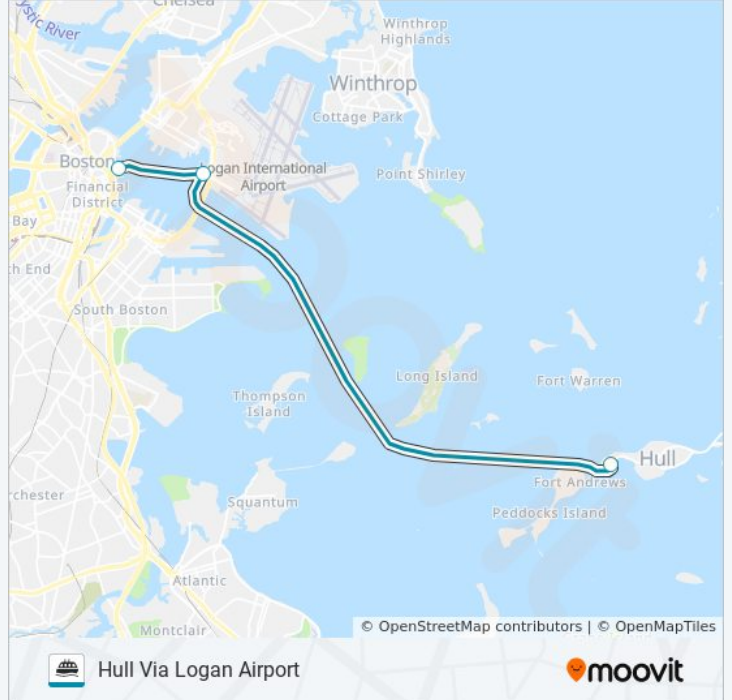

HINGHAM/HULL FERRY ferry Info

Direction: Hull

Stops: 2

Trip Duration: 30 min

Line Summary:

Direction: Hull Via Logan Airport

3 stops

[VIEW LINE SCHEDULE](#)

Long Wharf (North)

Logan Airport Ferry Terminal

Hull

HINGHAM/HULL FERRY ferry Time Schedule

Hull Via Logan Airport Route Timetable:

Sunday	Not Operational
Monday	6:25 AM - 7:25 AM
Tuesday	6:25 AM - 7:25 AM
Wednesday	6:25 AM - 7:25 AM
Thursday	6:25 AM - 7:25 AM
Friday	6:25 AM - 7:25 AM
Saturday	Not Operational

HINGHAM/HULL FERRY ferry Info

Direction: Hull Via Logan Airport

Stops: 3

Trip Duration: 40 min

Line Summary:

Direction: Long Wharf

2 stops

[VIEW LINE SCHEDULE](#)

HINGHAM/HULL FERRY ferry Info

Direction: Rowes Wharf

Stops: 2

Trip Duration: 30 min

Line Summary:

 [HINGHAM/HULL FERRY ferry Line Map](#)

HINGHAM/HULL FERRY ferry time schedules and route maps are available in an offline PDF at moovitapp.com. Use the [Moovit App](#) to see live bus times, train schedule or subway schedule, and step-by-step directions for all public transit in Boston.