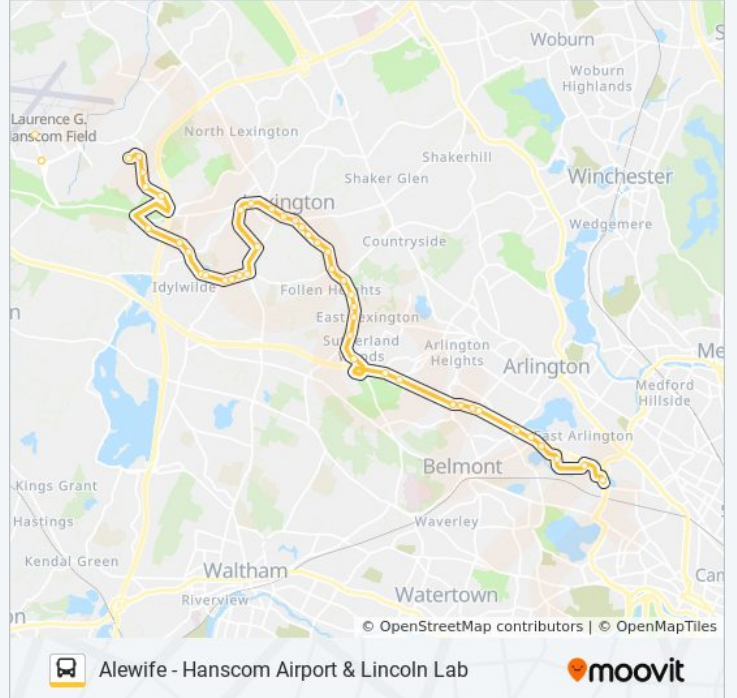

Use the Moovit App to find the closest 76 bus station near you and find out when is the next 76 bus arriving.

**Direction: Alewife**

45 stops

[VIEW LINE SCHEDULE](#)

- Mit Lincoln Laboratory
- Wood St @ Schilling Cir - Mit Lincoln Laboratory
- Wood St Opp Conestoga Rd
- Wood St @ Woodpark Circle
- Wood St Opp Patterson Rd
- Marrett Rd @ Forbes Rd
- Marrett Rd @ Elena Rd
- 656 Marrett Rd
- Marrett Rd @ Lincoln St
- Marrett Rd @ Middle St
- Marrett Rd @ Tufts Rd
- Marrett Rd @ Spring St
- Marrett Rd Opp Downing Rd
- Marrett Rd Opp Prospect Hill Rd
- Marrett Rd @ Waltham St
- Worthen Rd @ Waltham St
- Worthen Rd @ Hayden Rec Ctr
- Massachusetts Ave @ Forest St
- Massachusetts Ave Opp Meriam St
- Massachusetts Ave Opp Grant St
- Massachusetts Ave @ Winthrop Rd

**76 bus Info**

**Direction:** Alewife

**Stops:** 45

**Trip Duration:** 29 min

**Line Summary:**

Massachusetts Ave @ Slocum Rd  
 Massachusetts Ave @ Bloomfield St  
 Massachusetts Ave @ Percy Rd  
 Massachusetts Ave @ Pelham Rd  
 Massachusetts Ave @ Marrett Rd  
 Massachusetts Ave @ Plainfield St  
 Massachusetts Ave @ Independence Ave  
 Massachusetts Ave @ Pleasant St  
 Pleasant St @ Fern St  
 Pleasant St @ Luongo's Farm Lane  
 Watertown St @ Crescent Rd  
 East Service Rd @ Golden Ave  
 East Service Rd @ Standish Rd  
 East Service Rd @ Park Ave Shelter  
 East Service Rd @ Lamoine St  
 East Service Rd @ Clifton St - Pedestrian Bridge  
 East Service Rd @ Radcliffe Rd  
 East Service Rd @ Pleasant St  
 Lake St @ Pleasant St  
 Lake St @ Albert Ave  
 Lake St @ Rt 2 East on Ramp  
 375 Acorn Park Dr  
 Opp 10 Acorn Park Dr  
 Alewife

**Direction: Alewife Via Hanscom Airport**

48 stops

[VIEW LINE SCHEDULE](#)

Mit Lincoln Laboratory  
 Wood St @ Schilling Cir - Mit Lincoln Laboratory  
 Wood St Opp Conestoga Rd  
 Wood St @ Woodpark Circle  
 Wood St Opp Patterson Rd