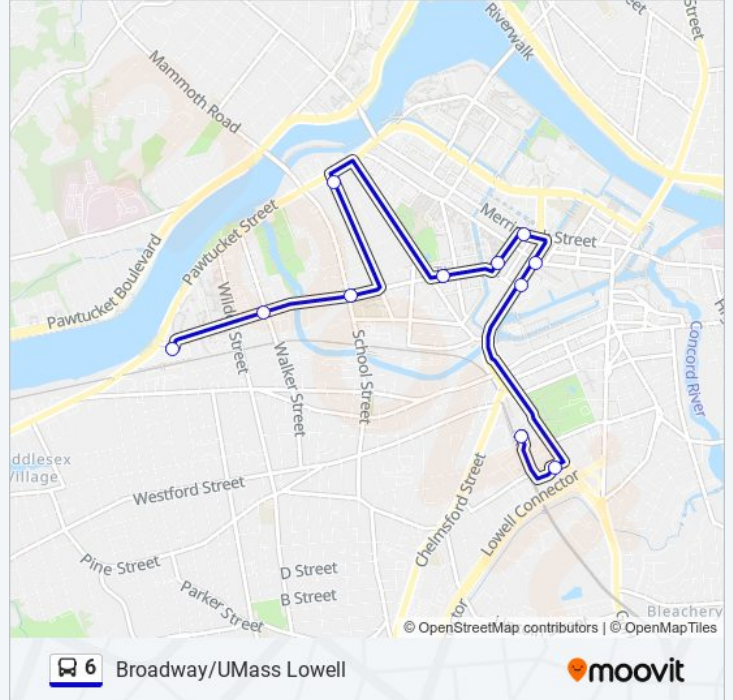

Use the Moovit App to find the closest 6 bus station near you and find out when is the next 6 bus arriving.

Direction: Kennedy Center

12 stops

[VIEW LINE SCHEDULE](#)

Umass South Campus Parking Lot

Broadway St & Walker St

Broadway St & School St

Mt Vernon St & Broadway St

Market Basket Senior Center

Broadway St & Suffolk St

Dummer St & Broadway St

Merrimack St & Dutton St

Dutton St & Market St

Dutton St & Broadway St

- Kennedy Center
- Hale Street @ Kennedy Center Busway
- Dutton St And Broadway St
- Dutton St & Market St
- Lowell City Hall (Merrimack St)
- Dummer St & Broadway St (Hellenic Cultural Center)
- Market Basket Senior Center
- Mt Vernon St & Pawtucket St
- Broadway St & School St
- Broadway St & Walker St
- Umass South Campus Parking Lot

6 bus Info

Direction: Umass

Stops: 11

Trip Duration: 14 min

Line Summary:

6 bus time schedules and route maps are available in an offline PDF at moovitapp.com. Use the [Moovit App](#) to see live bus times, train schedule or subway schedule, and step-by-step directions for all public transit in Boston.