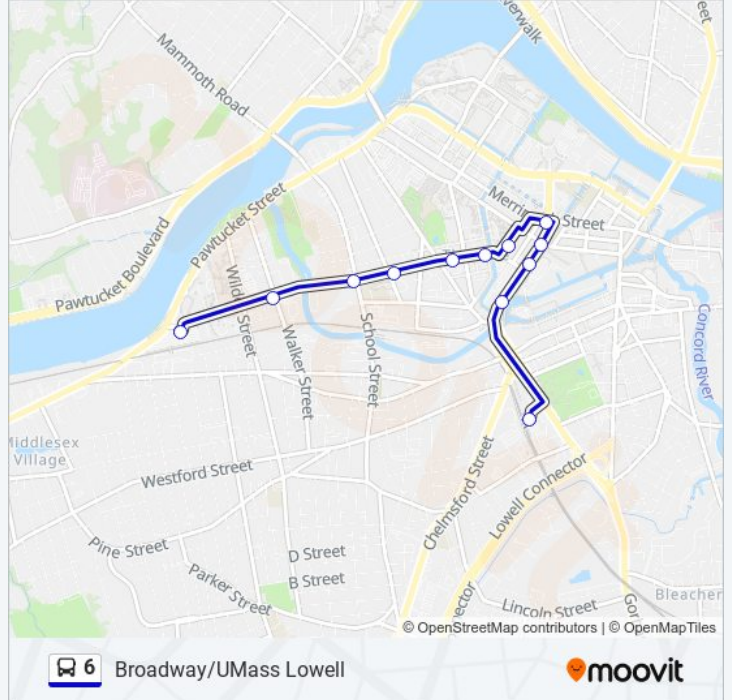

Use the Moovit App to find the closest 6 bus station near you and find out when is the next 6 bus arriving.

Direction: Kennedy Center

12 stops

[VIEW LINE SCHEDULE](#)

Umass South Campus Parking Lot

Broadway St & Walker St

Broadway St & School St

Mt Vernon St & Broadway St

Market Basket Senior Center

Broadway St & Suffolk St

Dummer St & Broadway St

Merrimack St & Dutton St

Dutton St & Market St

Dutton St & Broadway St

Dutton St at Lowell Sun

Kennedy Center

6 bus Time Schedule

Kennedy Center Route Timetable:

Sunday	Not Operational
Monday	6:20 AM - 6:20 PM
Tuesday	6:20 AM - 6:20 PM
Wednesday	6:20 AM - 6:20 PM
Thursday	6:20 AM - 6:20 PM
Friday	6:20 AM - 6:20 PM
Saturday	8:15 AM - 5:15 PM

6 bus Info

Direction: Kennedy Center

Stops: 12

Trip Duration: 12 min

Line Summary:

Direction: Umass

11 stops

[VIEW LINE SCHEDULE](#)