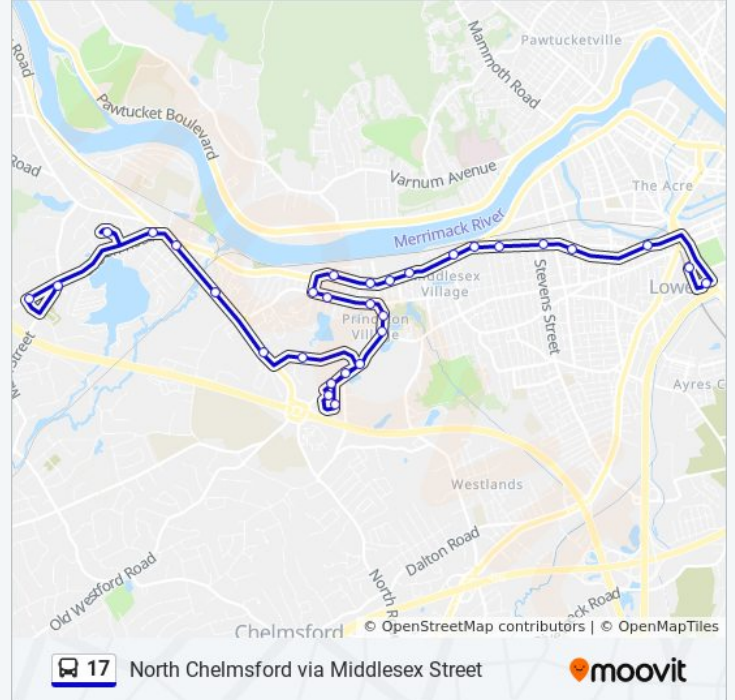

**17 bus Info**  
**Direction:** Kennedy Center  
**Stops:** 34  
**Trip Duration:** 41 min  
**Line Summary:**

- Triangle Store (2 Main St)
- Groton & Needham St
- Chelmsford Senior Center
- Marinel Ave & Dunstable Rd
- Durnstable Rd & Dunshire Dr
- Mission Rd & Dunstable Rd
- Mission Rd & Rte. 3a
- 180 Tyngsboro
- Tyngsboro Rd & Cross St
- Tyngsboro Rd & Paillet Dr
- Tyngsboro Rd & Wellman Ave
- Vinal Square
- Middlesex St & Gay St
- Middlesex St & Tobin Ave
- Princeton St & Brouillette St
- Princeton St & Harvard St
- Lgh & Technology Drive
- 11 Technology
- 21 Drum Hill
- Entrance To Drum Hill Plaza
- Walmart & Drum Hill
- Westford St & Parkhurst Rd

**17 bus Info**

**Direction:** Triangle Store

**Stops:** 30

**Trip Duration:** 39 min

**Line Summary:**

Westford St & Technology Dr

21 Drum Hill

Entrance To Drum Hill Plaza

Walmart & Drum Hill

Westford St & Parkhurst Rd

Technology Dr & Research Pl

345 North Rd

Princeton St & Church St

Vinal Square (Princeton Blvd & Shaw St)

Groton Rd & Dunstable Rd

Chelmsford Senior Center

Groton Rd & Scotty Hollow Dr

Triangle Store (2 Main St)

17 bus time schedules and route maps are available in an offline PDF at [moovitapp.com](https://moovitapp.com). Use the [Moovit App](#) to see live bus times, train schedule or subway schedule, and step-by-step directions for all public transit in Boston.