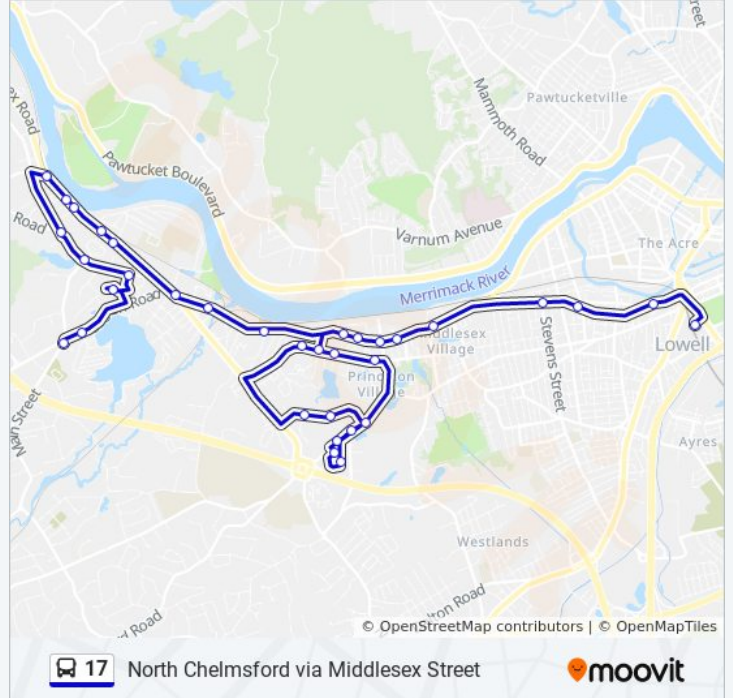

**17 bus Info**  
**Direction:** Kennedy Center  
**Stops:** 34  
**Trip Duration:** 41 min  
**Line Summary:**

- Triangle Store (2 Main St)
- Groton & Needham St
- Chelmsford Senior Center
- Marinel Ave & Dunstable Rd
- Durnstable Rd & Dunshire Dr
- Mission Rd & Dunstable Rd
- Mission Rd & Rte. 3a
- 180 Tyngsboro
- Tyngsboro Rd & Cross St
- Tyngsboro Rd & Paillet Dr
- Tyngsboro Rd & Wellman Ave
- Vinal Square
- Middlesex St & Gay St
- Middlesex St & Tobin Ave
- Princeton St & Brouillette St
- Princeton St & Harvard St
- Lgh & Technology Drive
- 11 Technology
- 21 Drum Hill
- Entrance To Drum Hill Plaza
- Walmart & Drum Hill
- Westford St & Parkhurst Rd

Drum Hill Rd & Technology Dr  
 Princeton Blvd Middlesex Plaza  
 Princeton St & Corey St  
 Middlesex St & Nelson St  
 Middlesex St & Dingwell St  
 Middlesex St Middlesex Plaza  
 Middlesex St & Cornells St  
 Middlesex St & Samuel St  
 Middlesex St & Stevens St  
 Ideal Tape & Middlesex St  
 Boys & Girls Club  
 Kennedy Center

**Direction: Triangle Store**

30 stops

[VIEW LINE SCHEDULE](#)

Kennedy Center  
 Hale Street @ Kennedy Center Busway  
 Boys & Girls Club  
 Branch St & Branch Pl  
 Middlesex St & Canton St  
 Middlesex St & Foster St  
 Middlesex St & Pawtucket St  
 Middlesex St & Aldea St  
 Middlesex St & Pratt Ave  
 Middlesex St & Cornell St  
 Middlesex St Middlesex Plaza  
 Middlesex St & Thornclyff Ave  
 Princeton St & Brouillette St  
 Princeton St & Corey St  
 Princeton Blvd Middlesex Plaza  
 Wood St & Black Brook Dr  
 Wood St & Redwood Ln

**17 bus Info**

**Direction:** Triangle Store

**Stops:** 30

**Trip Duration:** 39 min

**Line Summary:**

Westford St & Technology Dr

21 Drum Hill

Entrance To Drum Hill Plaza