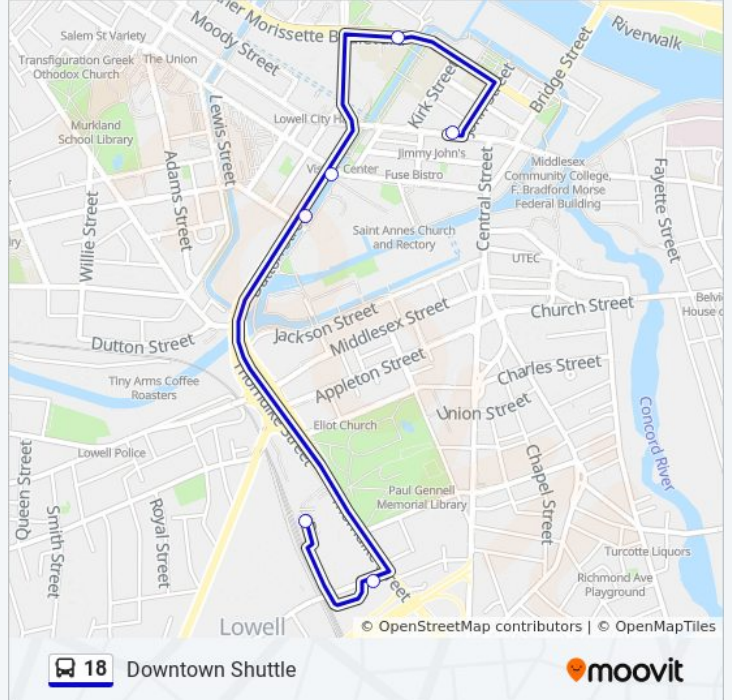

Downtown Shuttle

Get The App

The 18 bus line (Downtown Shuttle) has 2 routes. For regular weekdays, their operation hours are:

(1) John & Merrimack St.: 5:45 AM - 6:45 PM (2) Kennedy Center: 6:00 AM - 7:00 PM

Use the Moovit App to find the closest 18 bus station near you and find out when is the next 18 bus arriving.

Direction: John & Merrimack St.

6 stops

[VIEW LINE SCHEDULE](#)

Kennedy Center

Hale Street @ Kennedy Center Busway

18 bus Info

Direction: John & Merrimack St.

Stops: 6

Trip Duration: 12 min

Line Summary:

Direction: Kennedy Center

9 stops

[VIEW LINE SCHEDULE](#)

- Merrimack St & John St
- Merrimack St & Shattuck St
- Leo Roy Parking Garage (Market St)
- Central St & Jackson St
- Middlesex St & Moulton Ave
- Middlesex & Elliot St
- Middlesex St & Pearl St
- Middlesex St & Lord Overpass Circle
- Kennedy Center