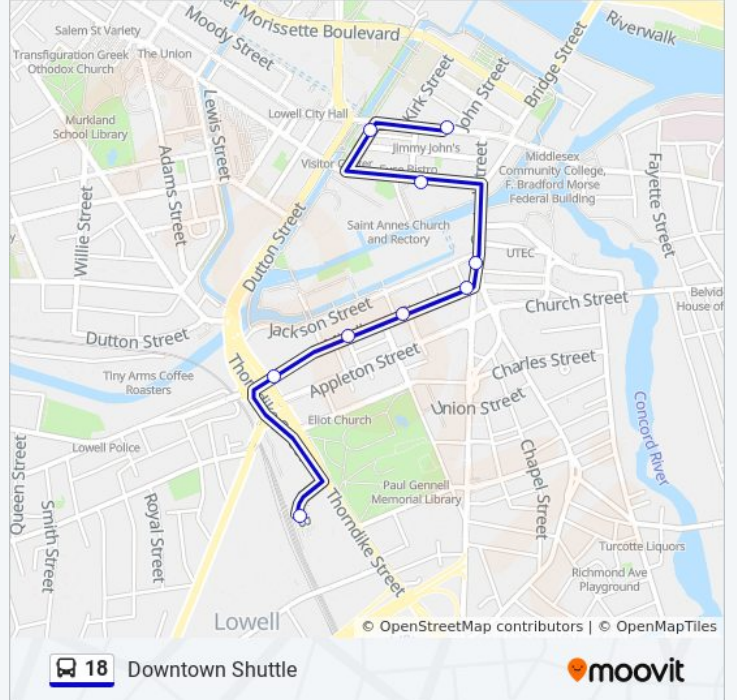

18 bus time schedules and route maps are available in an offline PDF at moovitapp.com. Use the [Moovit App](#) to see live bus times, train schedule or subway schedule, and step-by-step directions for all public transit in Boston.

[About Moovit](#) • [MaaS Solutions](#) • [Supported Countries](#) • [Mooviter Community](#)

© 2024 Moovit - All Rights Reserved

Check Live Arrival Times