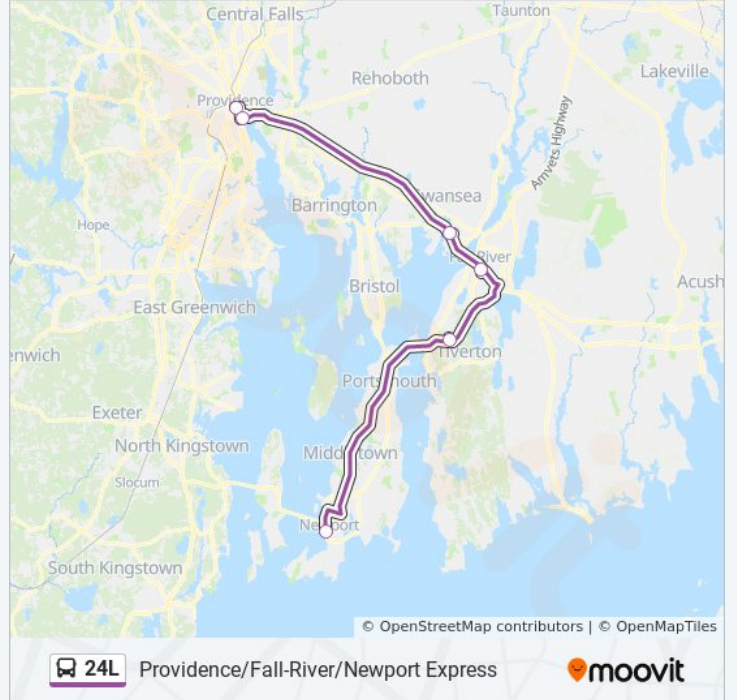

24L bus time schedules and route maps are available in an offline PDF at moovitapp.com. Use the [Moovit App](#) to see live bus times, train schedule or subway schedule, and step-by-step directions for all public transit in Boston.

[About Moovit](#) • [MaaS Solutions](#) • [Supported Countries](#) • [Mooviter Community](#)

© 2024 Moovit - All Rights Reserved

Check Live Arrival Times