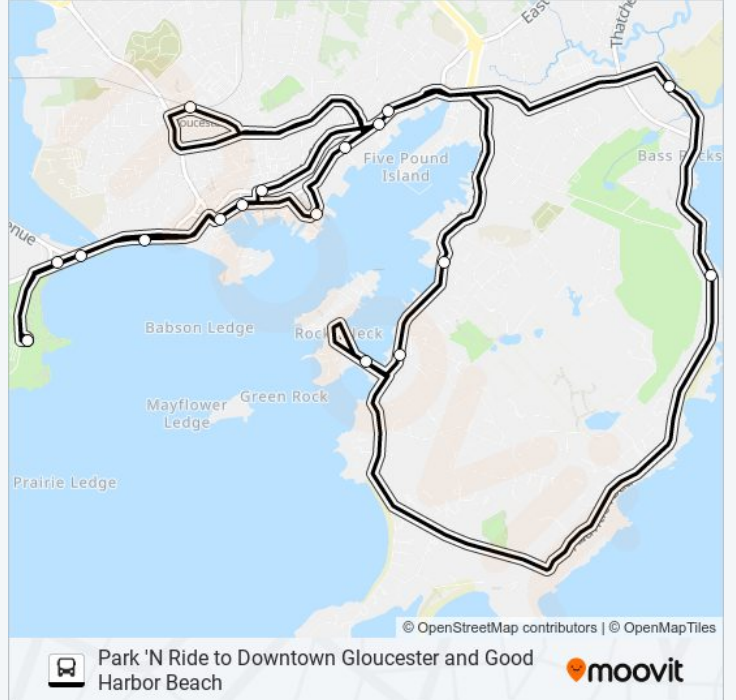

**Direction: Stage Fork Park Visitor Center→Stage Fork Park Visitor Center**

18 stops

[VIEW LINE SCHEDULE](#)

Stage Fork Park Visitor Center

The Fishermens' Wives Memorial

The Fishermen's Memorial

St. Peter's Square

Seven Seas Wharf

Harbor Lp

Gortons Of Gloucester

Commuter Rail Station - Gloucester

Cruiseport Gloucester

Good Harbor Beach Footbridge

Bass Rocks

Rocky Neck

Gloucester Stage Company

North Shore Arts Association

Crow's Nest

Main St & Hancock St

Ww II Memorial

Stage Fork Park Visitor Center

**STAGE FORT PARK SHUTTLE bus Time Schedule**

Stage Fork Park Visitor Center→Stage Fork Park Visitor Center Route Timetable:

**Direction:** Stage Fork Park Visitor Center→Stage Fork Park Visitor Center

**Stops:** 18

**Trip Duration:** 56 min

**Line Summary:**

STAGE FORT PARK SHUTTLE bus time schedules and route maps are available in an offline PDF at [moovitapp.com](https://moovitapp.com). Use the Moovit App to see live bus times, train schedule or subway schedule, and step-by-step directions for all public transit in Boston.